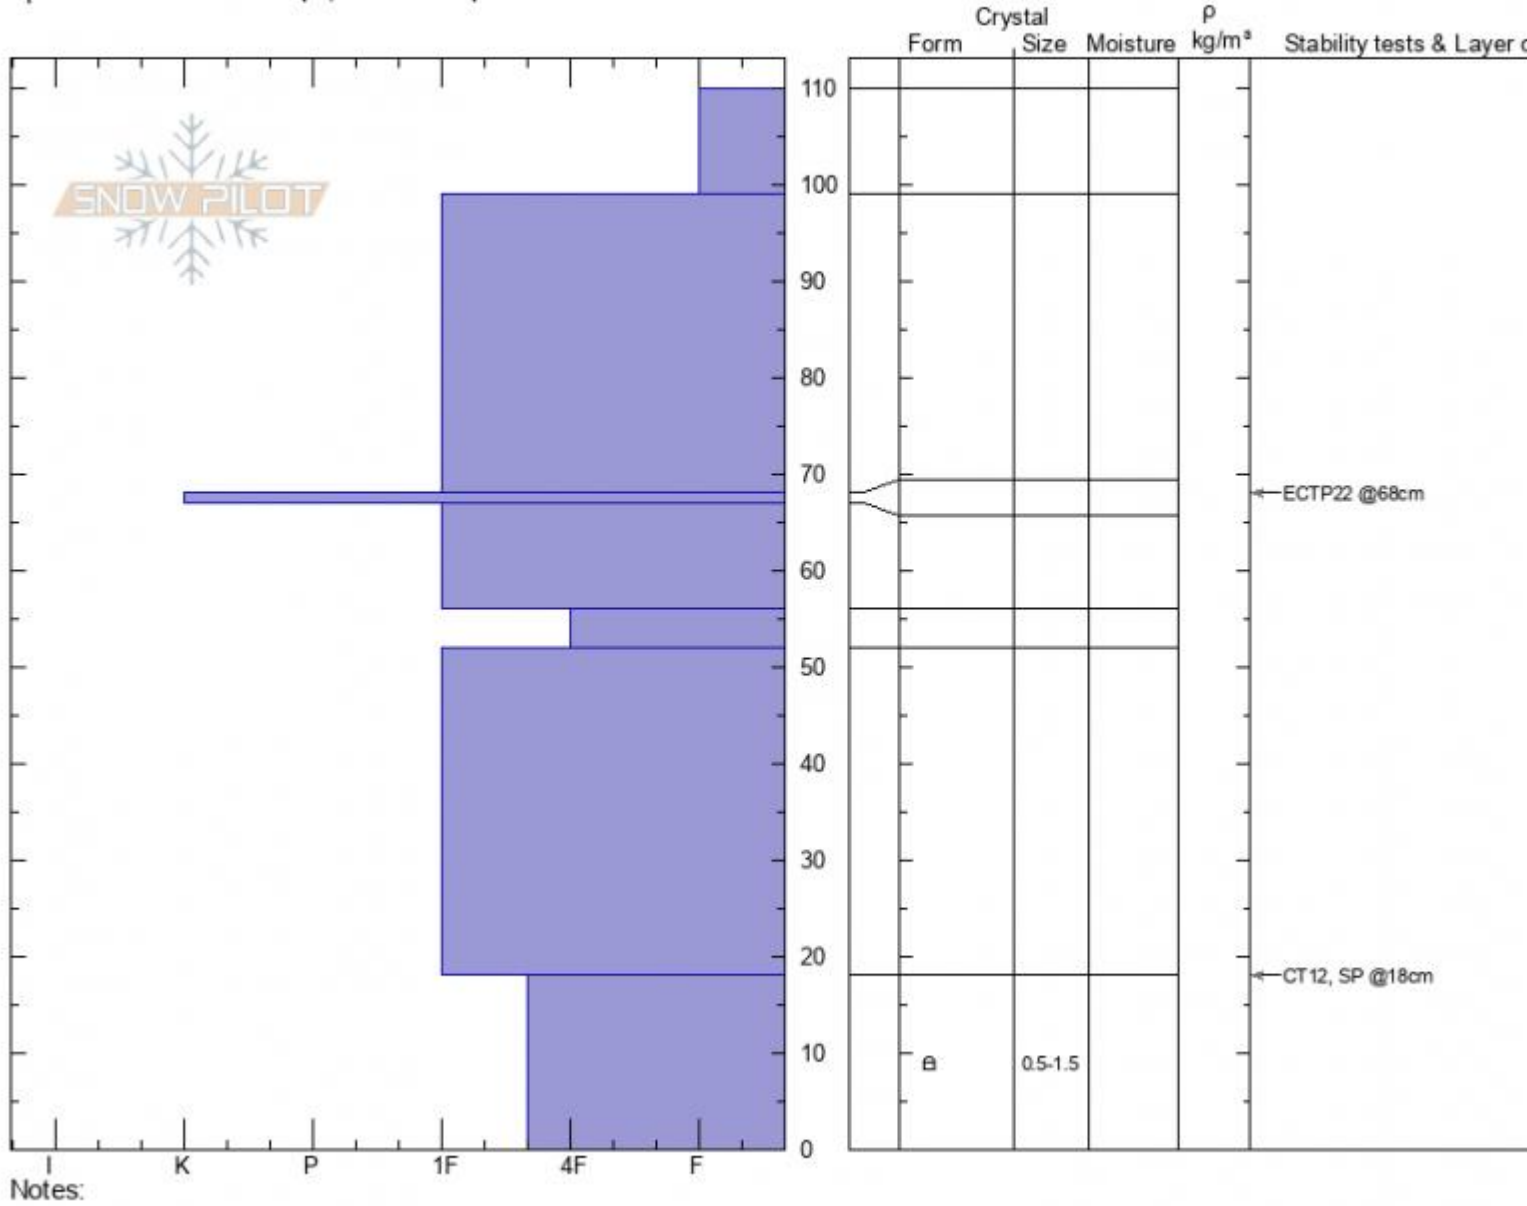

Woody Ridge
Cooke City
MT
 Elevation: **9443 ft**
 Aspect: **276°**
 Specifics: **Ski tracks on slope; We skied slope**

Haylee Darby
12/10/2021 - 10:45am
 Co-ord: **44.98558N, -109.92819W**
 Slope Angle: **29°**
 Wind Loading:

Stability: **Good**
 Air Temperature: **12°F**
 Sky Cover: **SCT**
 Precipitation: **NO**
 Wind: **Calm**

HS: **110** Layer Notes:
 68-67cm: **Problematic layer**

Advisory Region
 Cooke City
 Longitude
 -109.92W
 Latitude
 44.97N
 Cooke City, 2021-12-11