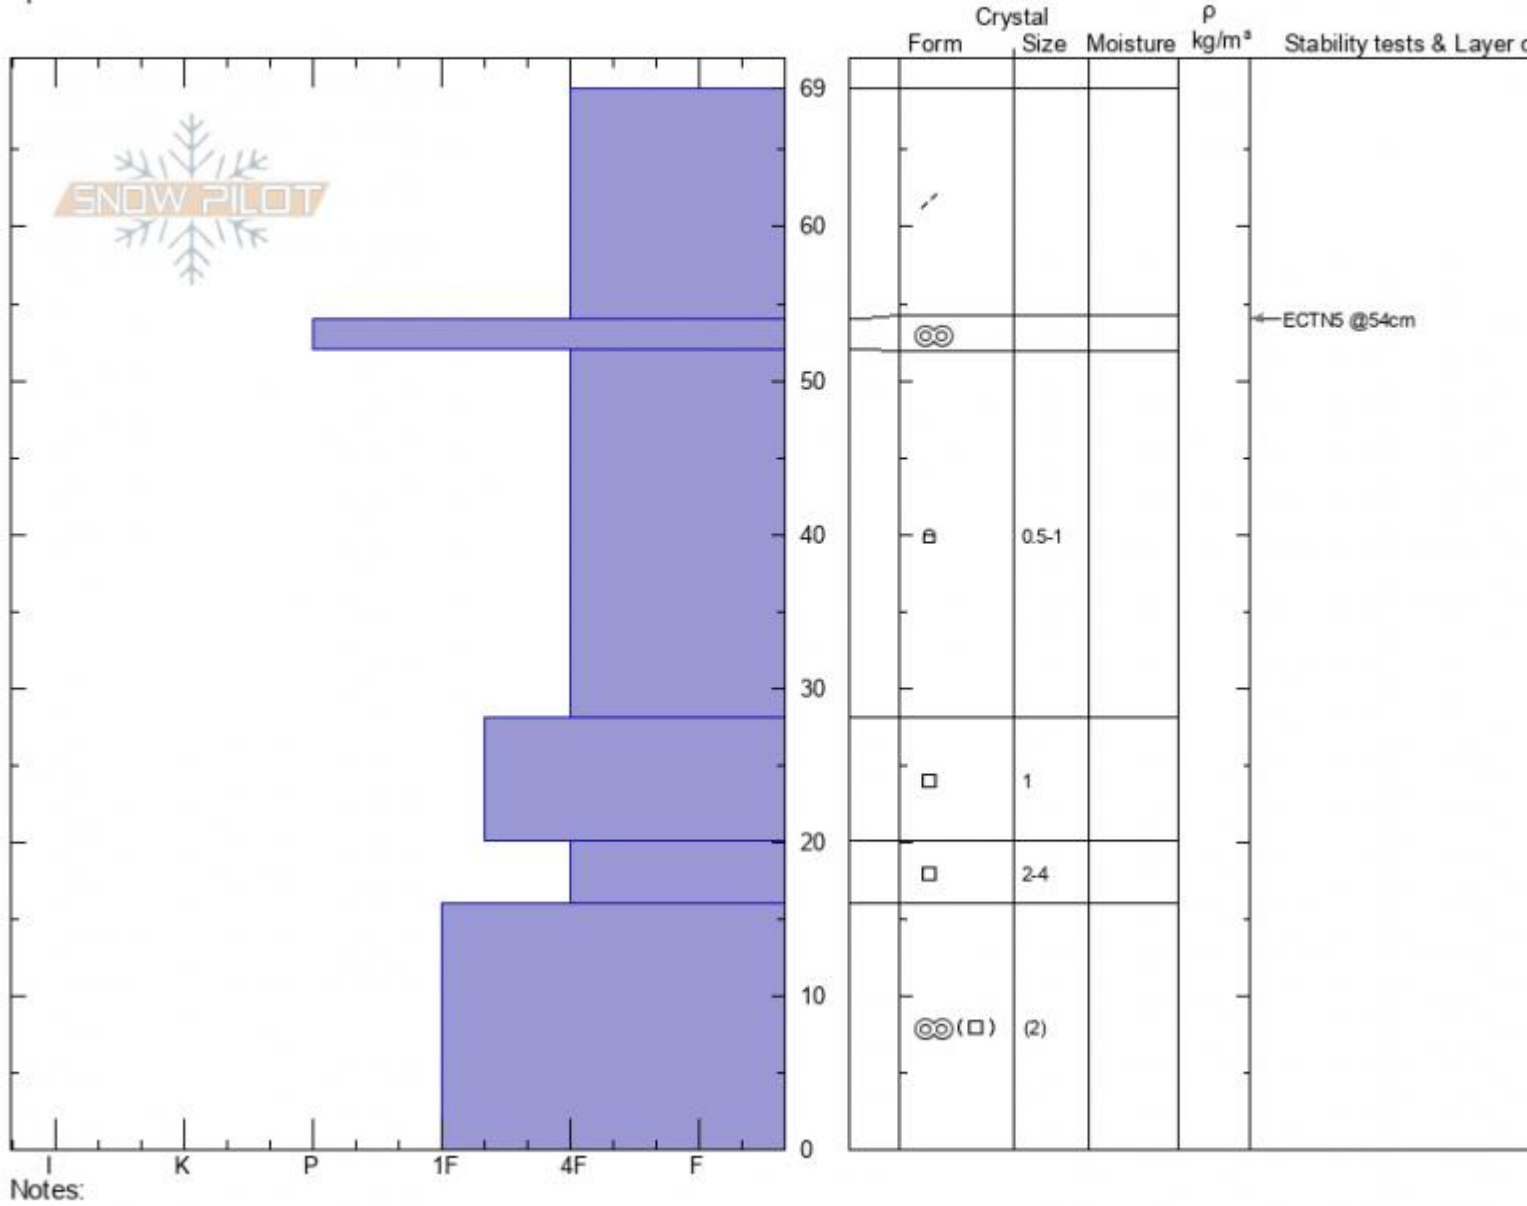

**Daisy Pass**  
**Cooke City**  
**MT**  
 Elevation: **9680 ft**  
 Aspect: **330°**  
 Specifics:

**Alex Marienthal**  
**12/08/2021 - 9:05am**  
 Co-ord: **45.05558N, -109.95691W**  
 Slope Angle: **20°**  
 Wind Loading: **previous**

Stability: **Fair**  
 Air Temperature:  
 Sky Cover: **OVC**  
 Precipitation: **S1**  
 Wind: **SW Moderate**

HS:**69** Layer Notes:  
 69-54cm:**Problematic layer**

Advisory Region  
 Cooke City  
 Longitude  
 -109.96W  
 Latitude  
 45.05N  
 Cooke City, 2021-12-09