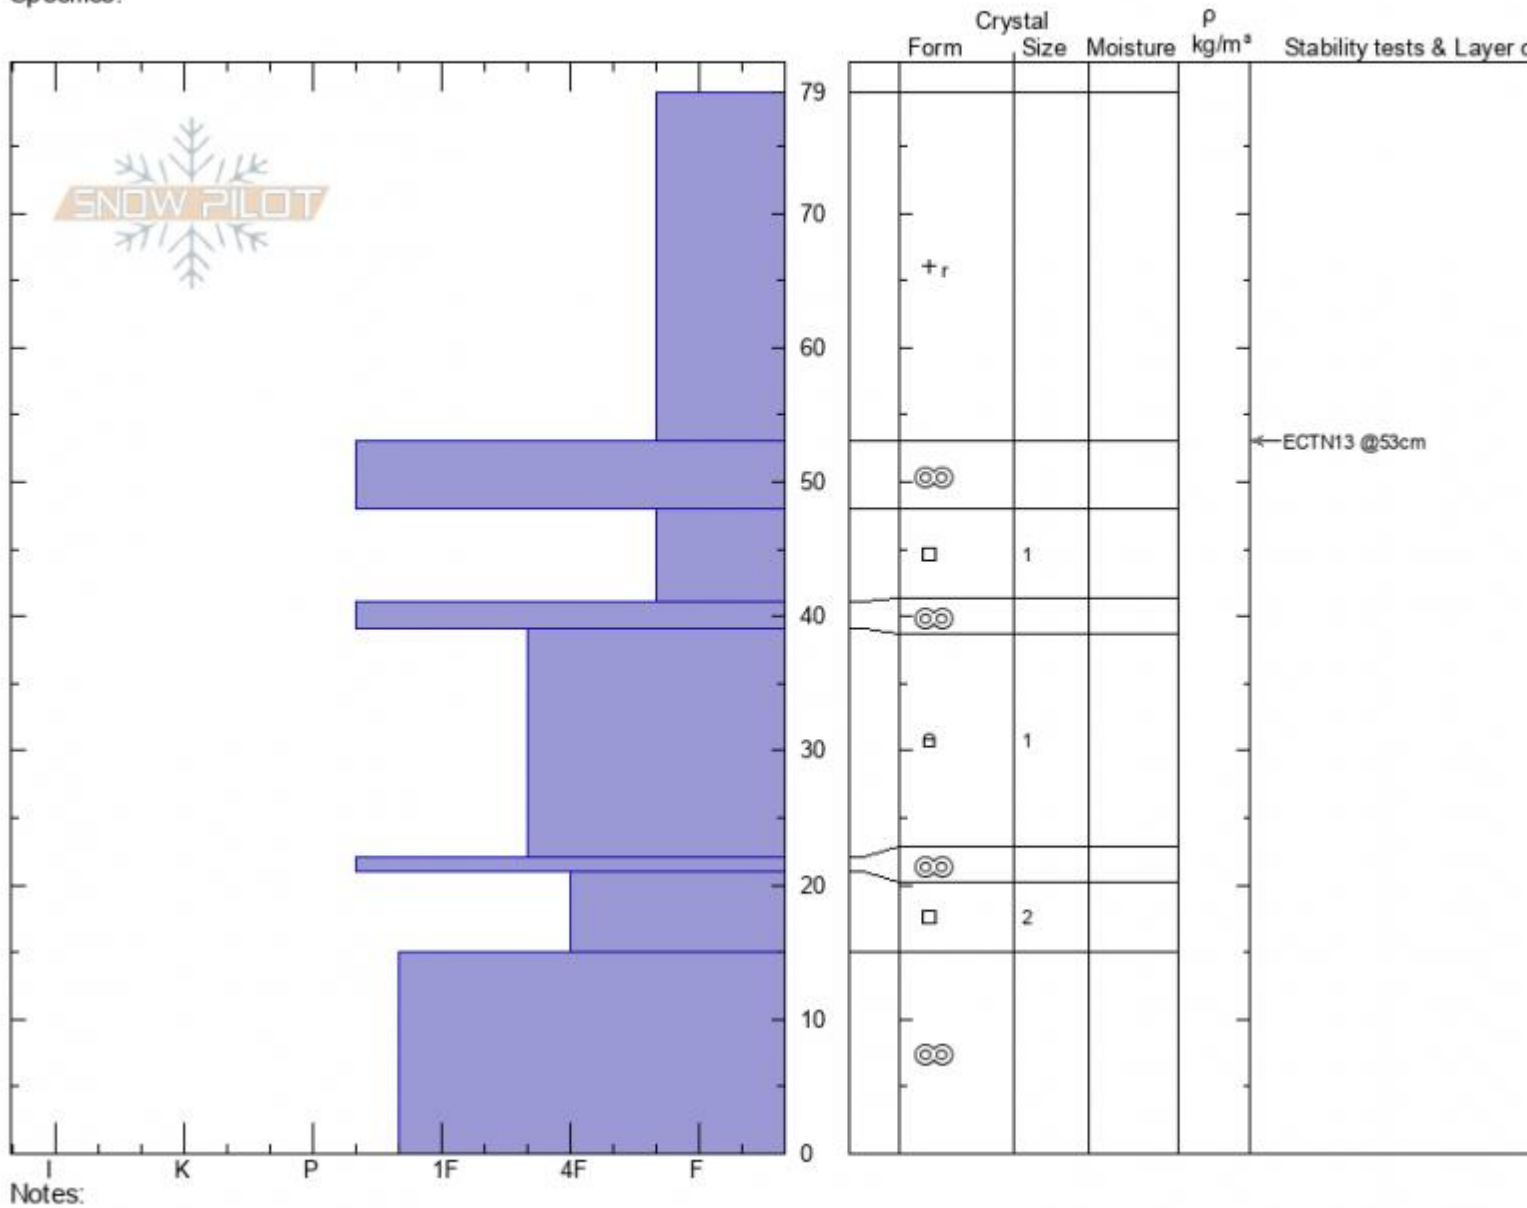

Refridgerator Chutes  
 Bridger Range  
 MT  
 Elevation: 8050 ft  
 Aspect: 26°  
 Specifics:

Dave Zinn  
 12/08/2021 - 11:30am  
 Co-ord: 45.82915N, -110.93128W  
 Slope Angle: 31°  
 Wind Loading: previous

Stability: **Good**  
 Air Temperature:  
 Sky Cover: **OVC**  
 Precipitation: **NO**  
 Wind: **Calm**

HS:79 Layer Notes:

Advisory Region  
 Bridger Range  
 Longitude  
 -110.93W  
 Latitude  
 45.83N  
 Bridger Range, 2021-12-09