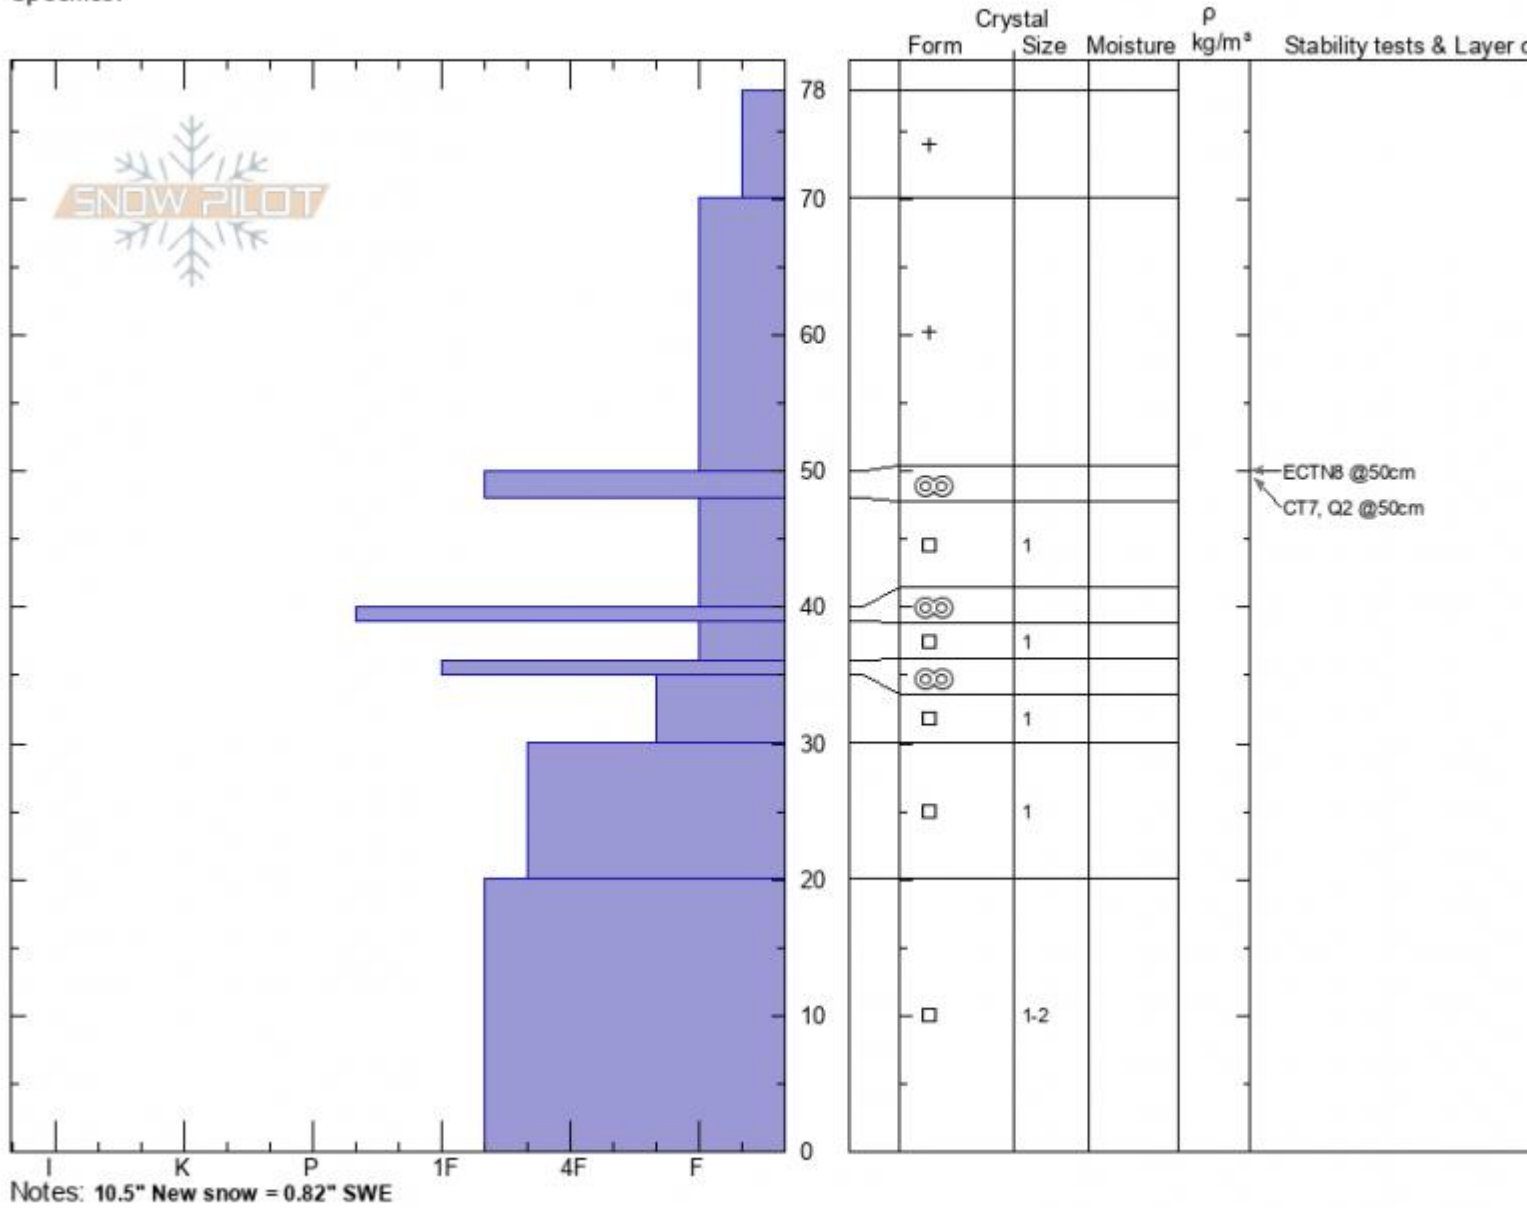

Rasta Chutes
Cooke City
MT
 Elevation: **9805 ft**
 Aspect: **195°**
 Specifics:

Alex Marienthal
12/07/2021 - 3:00pm
 Co-ord: **45.07046N, -109.94547W**
 Slope Angle: **34°**
 Wind Loading:

Stability: **Fair**
 Air Temperature:
 Sky Cover: **OVC**
 Precipitation: **S-1**
 Wind: **Light Breeze**

HS:78 Layer Notes:

Advisory Region
 Cooke City
 Longitude
 -109.95W
 Latitude
 45.07N
 Cooke City, 2021-12-07