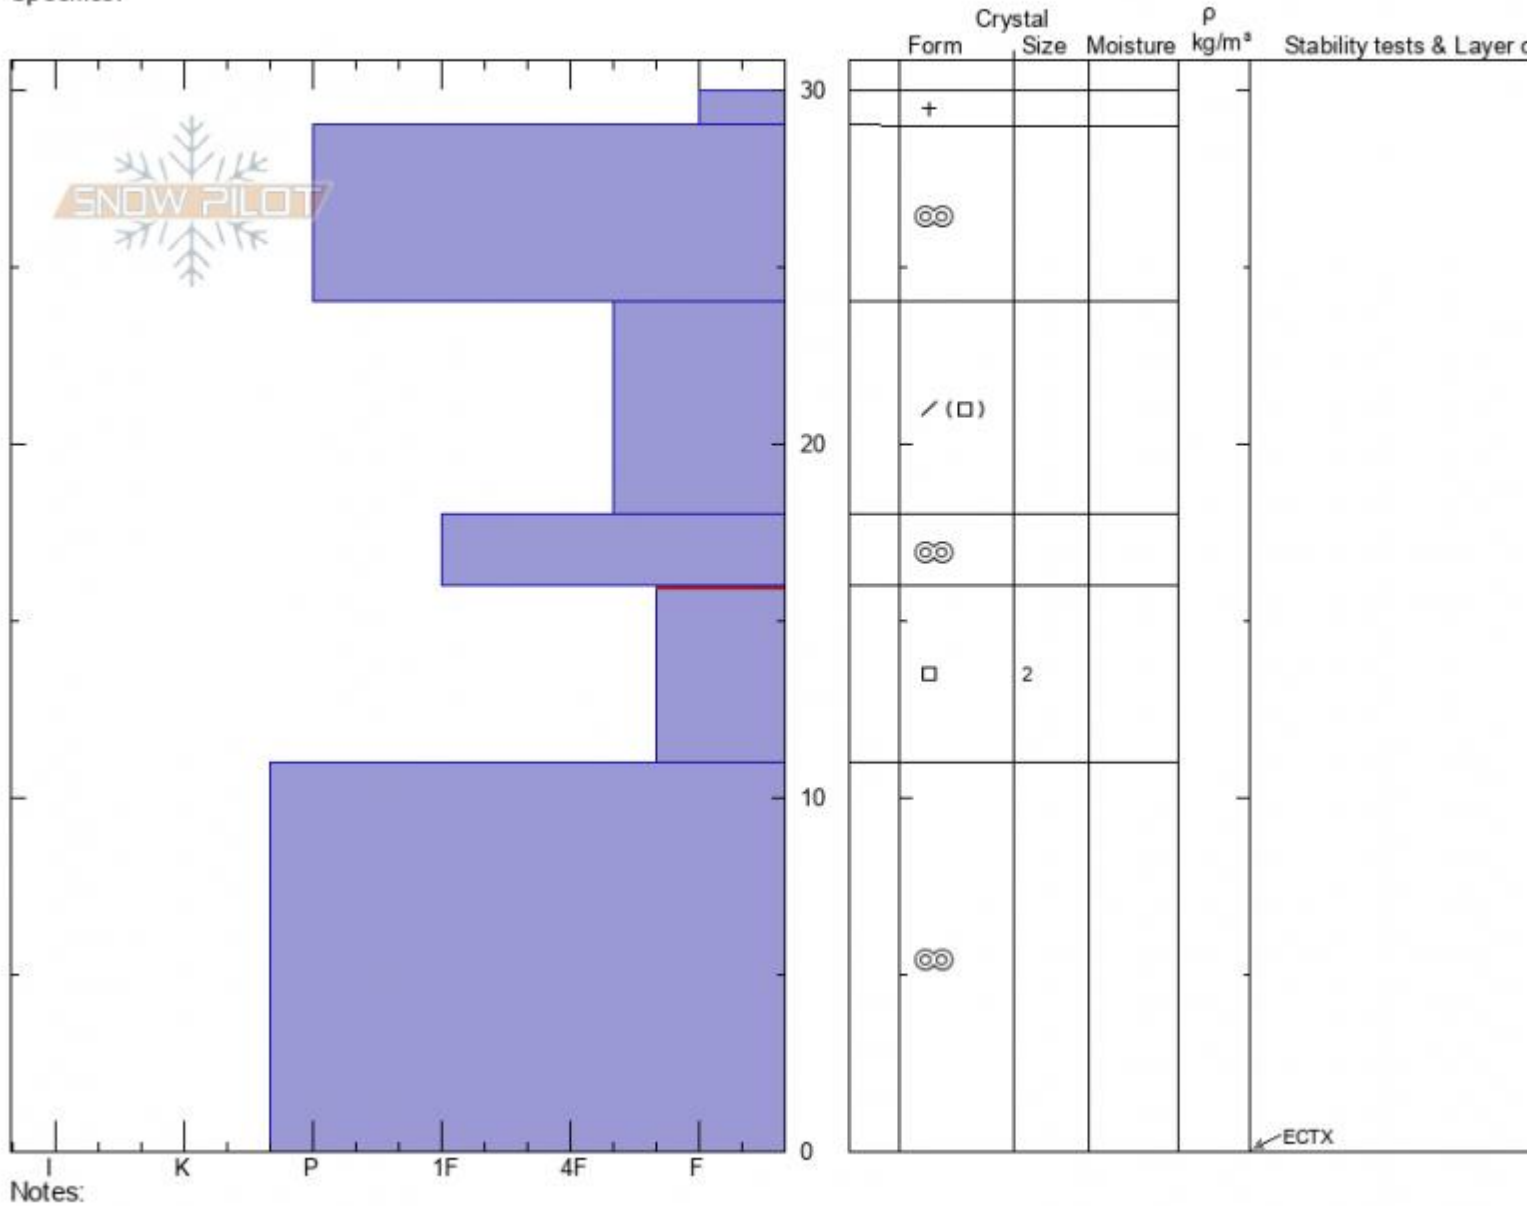

**Beehive Basin**  
**Madison Range-N**  
**MT**  
 Elevation: **8543 ft**  
 Aspect: **110°**  
 Specifics:

**Dave Zinn**  
**12/06/2021 - 11:00am**  
 Co-ord: **45.32236N, -111.38691W**  
 Slope Angle: **18°**  
 Wind Loading:

Stability: **Very Good**  
 Air Temperature:  
 Sky Cover: **OVC**  
 Precipitation: **NO**  
 Wind: **Calm**

HS: **30**    Layer Notes:  
 PF: **15**    16-11cm: Problematic layer

Advisory Region  
 Northern Madison  
 Longitude  
 -111.39W  
 Latitude  
 45.34N  
 Northern Madison, 2021-12-06