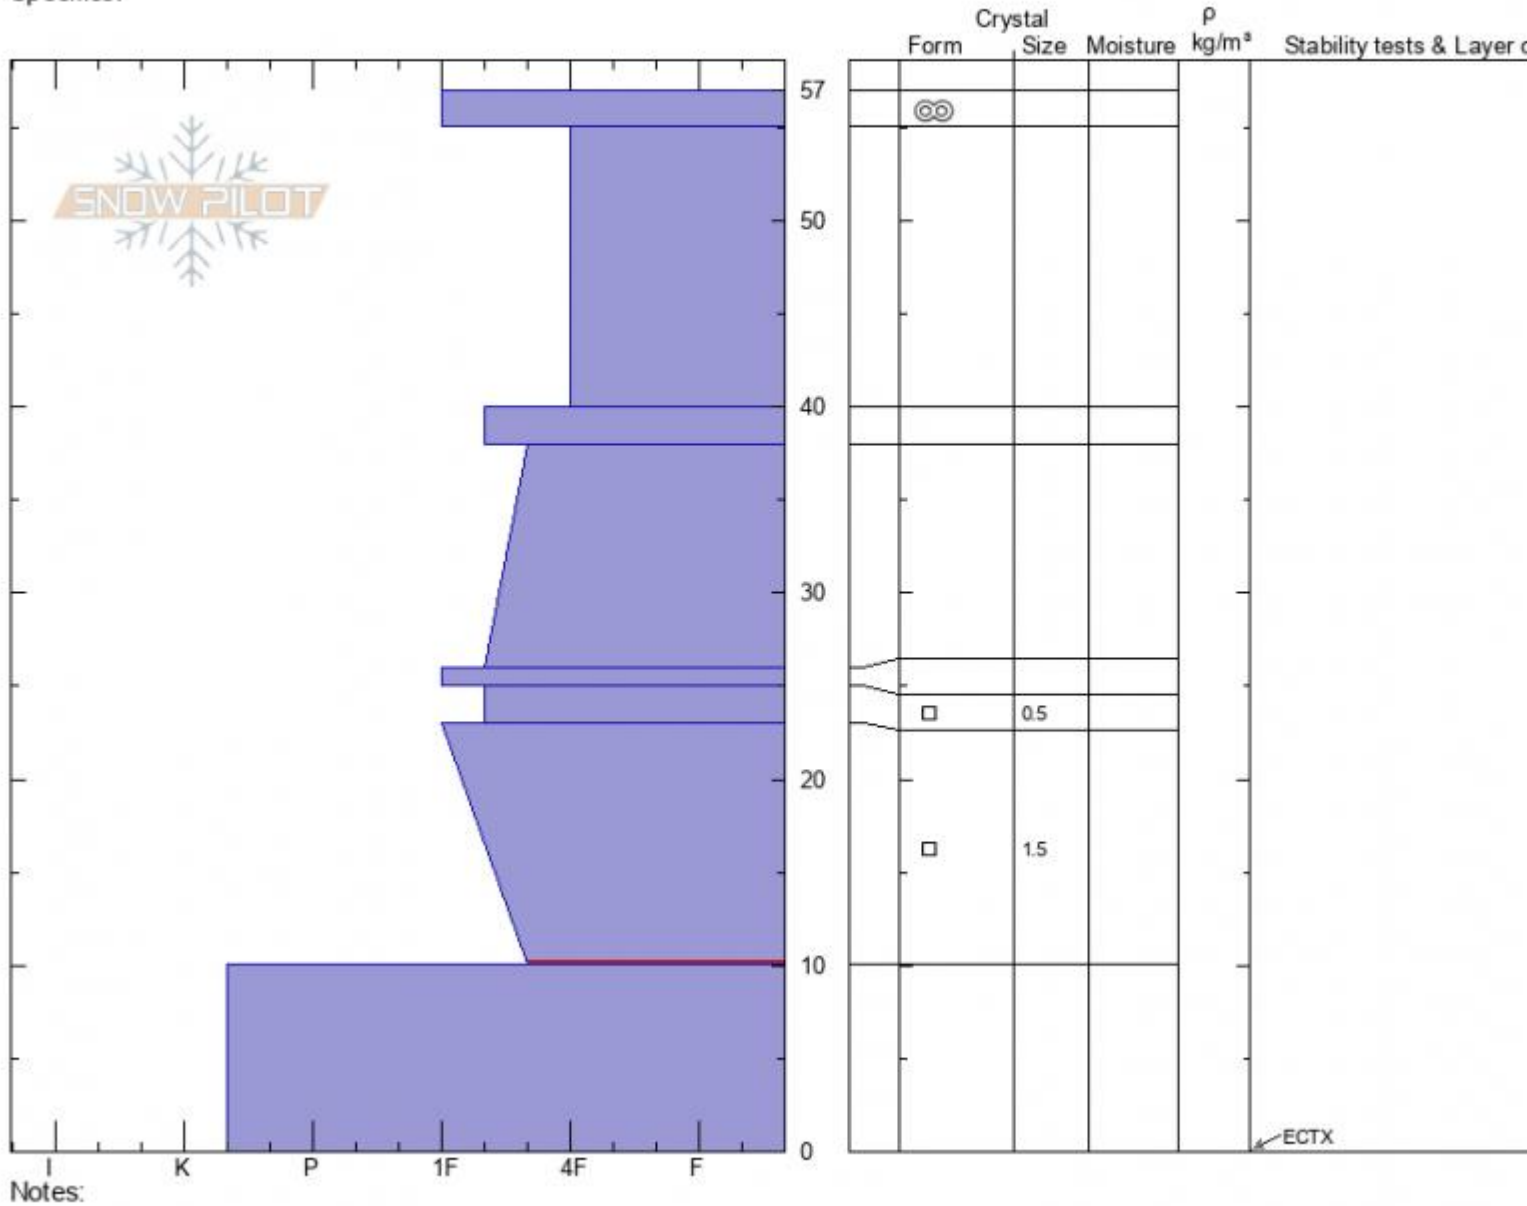

**Mt Republic, NE 9300'**  
**Absaroka Range**  
**MT**  
 Elevation: **9305 ft**  
 Aspect: **73°**  
 Specifics:

**Beau Fredlund**  
**12/03/2021 - 11:00am**  
 Co-ord: **45.00477N, -109.94405E**  
 Slope Angle: **22°**  
 Wind Loading:

Stability:  
 Air Temperature:  
 Sky Cover: **BKN**  
 Precipitation:  
 Wind:

**HS:57**      Layer Notes:  
 23-10cm: **Problematic layer**

Advisory Region  
 Cooke City  
 Longitude  
 -109.96W  
 Latitude  
 45.00N  
 Cooke City, 2021-12-03