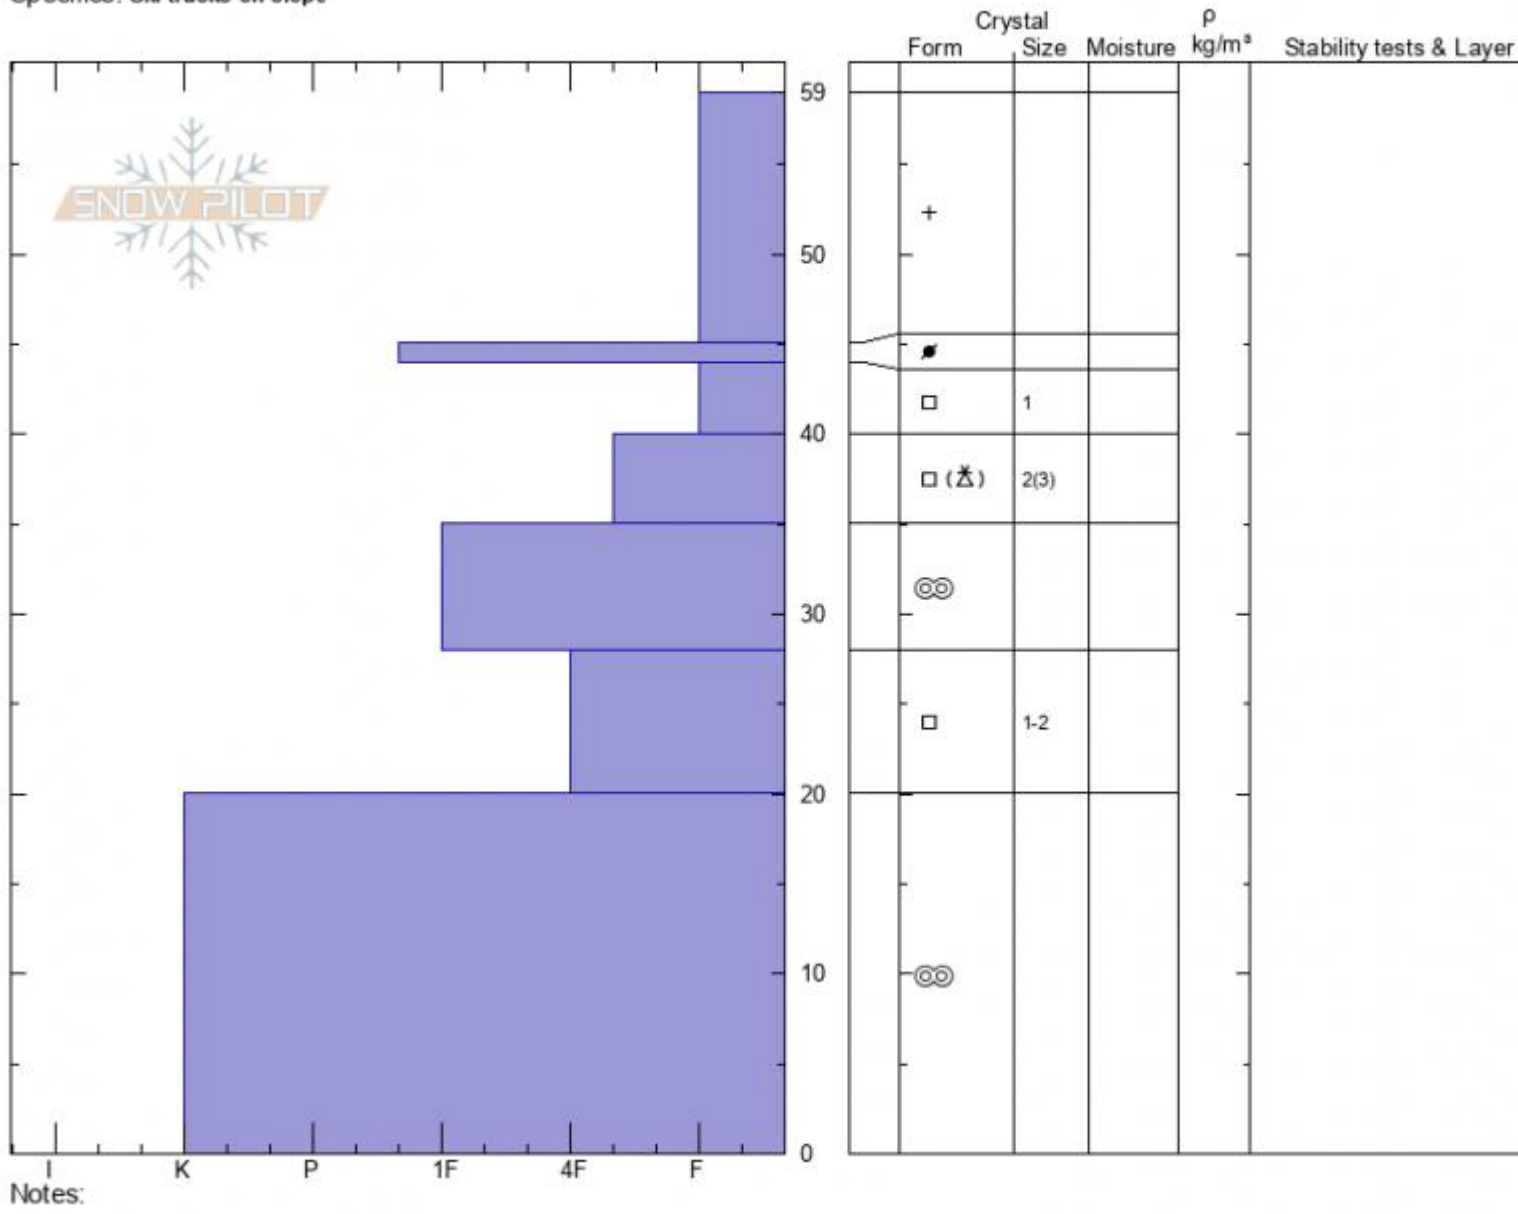

BridgerB, Family Bowl
Bridger Range
MT
 Elevation: **7658 ft**
 Aspect: **40°**
 Specifics: **Ski tracks on slope**

Alex Marienthal
11/24/2021 - 4:15pm
 Co-ord: **45.80705N, -110.92415W**
 Slope Angle: **30°**
 Wind Loading: **previous**

Stability: **Fair**
 Air Temperature:
 Sky Cover: **BKN**
 Precipitation: **NO**
 Wind: **SW Light Breeze**

HS: **59** Layer Notes:

Advisory Region
 Bridger Range
 Longitude
 -110.92W
 Latitude
 45.82N
 Bridger Range, 2021-11-24