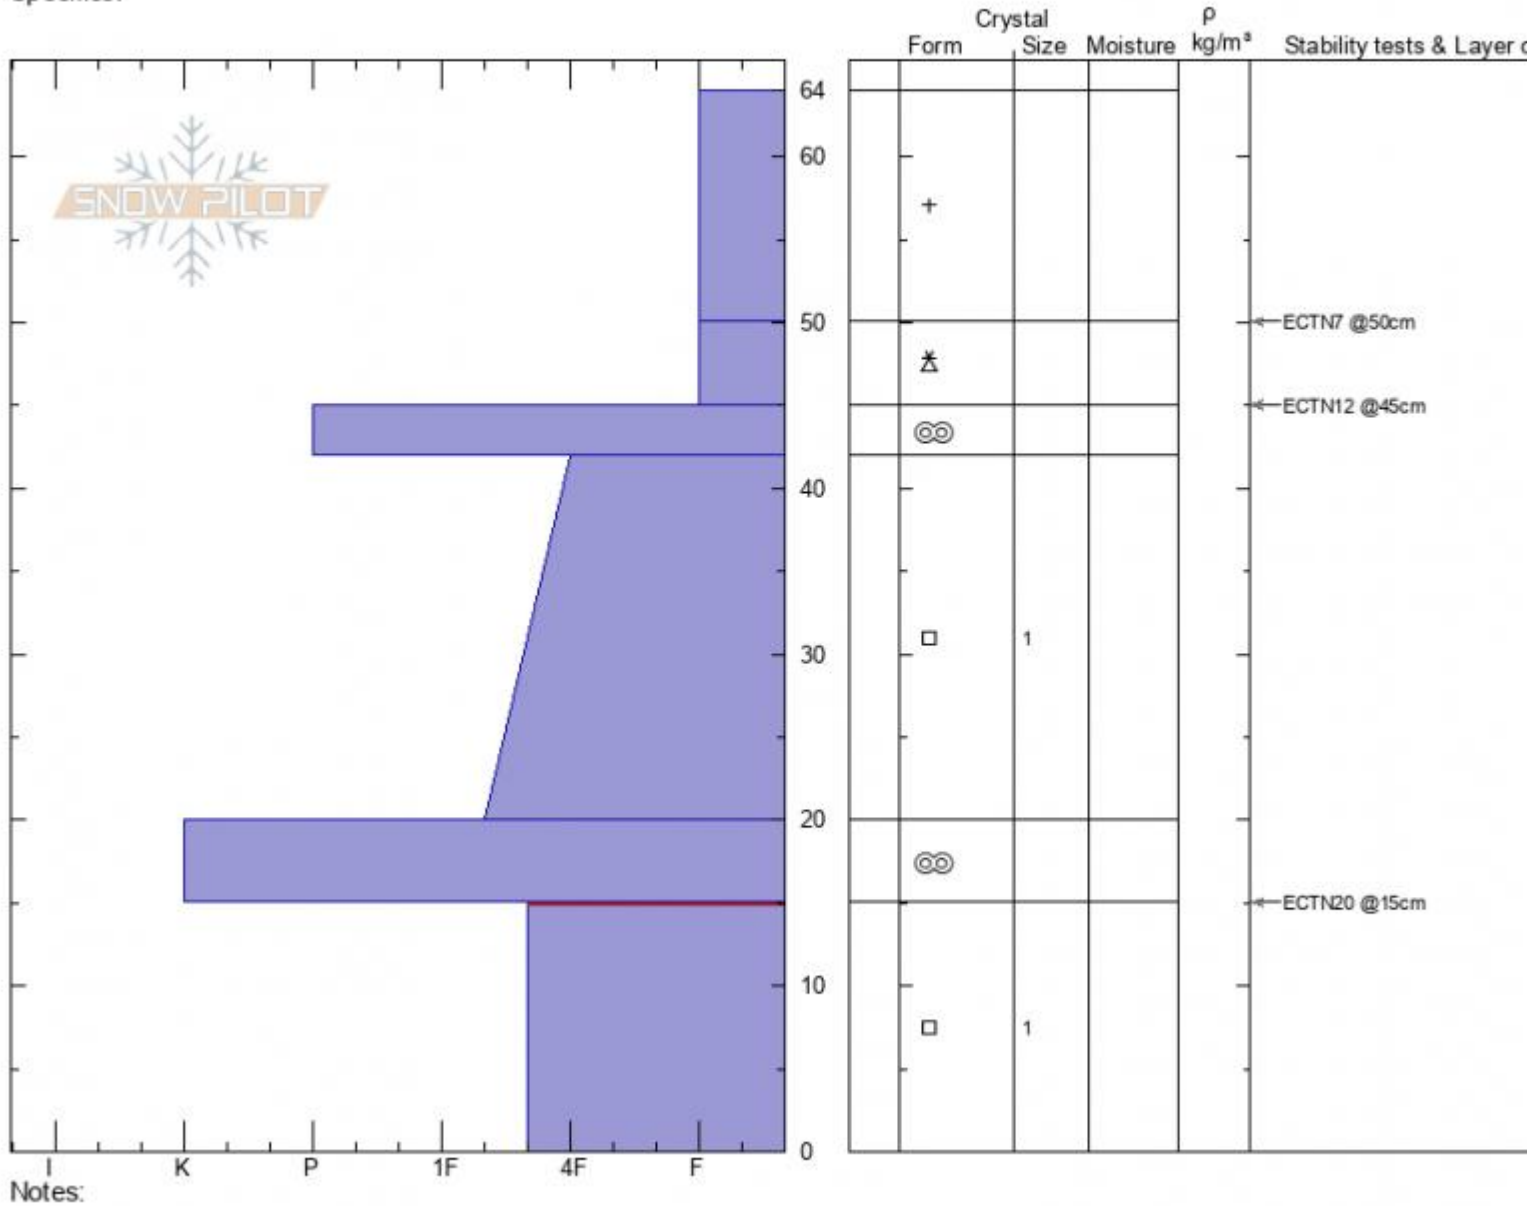

north Bbowl, lower Ramp Beau Fredlund
Bridger Range
MT
 Elevation: **7996 ft**
 Aspect: **40°**
 Specifics:

11/24/2021 - 9:30am
 Co-ord: **45.82922N, -110.93007E**
 Slope Angle: **32°**
 Wind Loading:

Stability:
 Air Temperature:
 Sky Cover: **BKN**
 Precipitation:
 Wind: **S Light Breeze**

HS:64 Layer Notes:
 15-0cm: **Problematic layer**

Advisory Region
 Bridger Range
 Longitude
 -110.93W
 Latitude
 45.83N
 Bridger Range, 2021-11-24