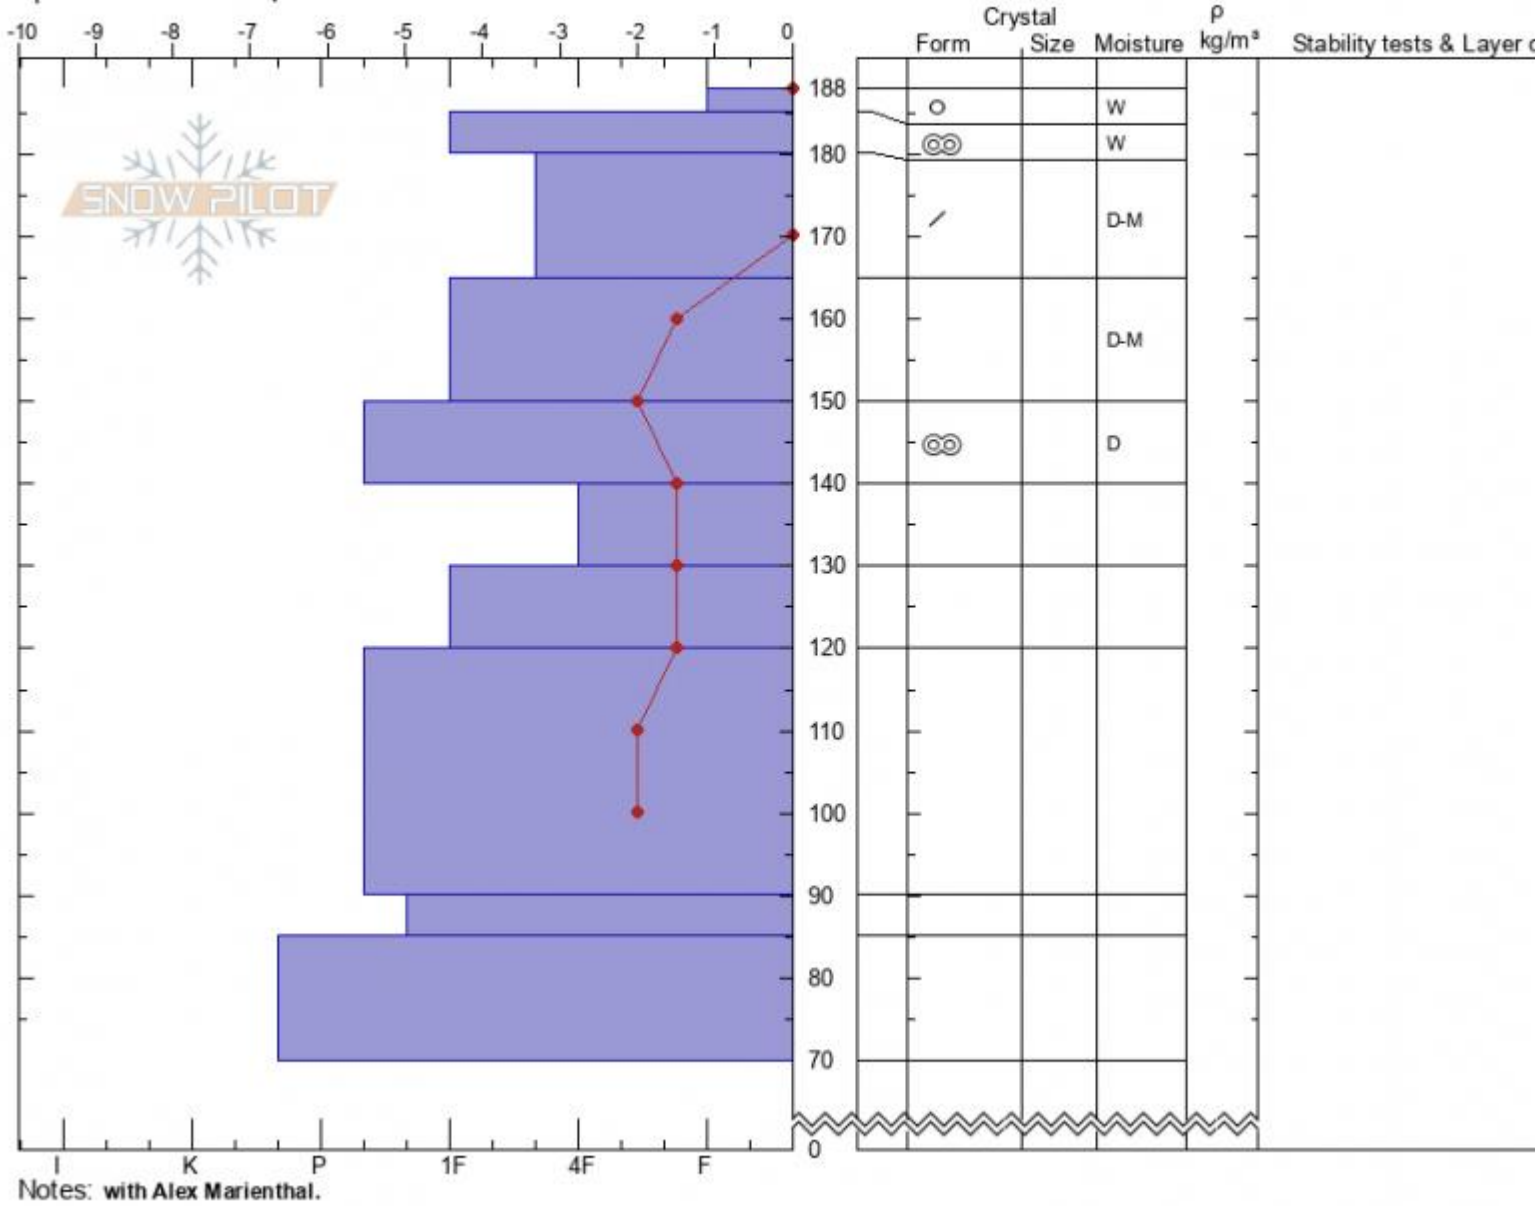

**Arrowhead Bowl**  
**Bridger Range**  
**MT**  
 Elevation: **8805 ft**  
 Aspect: **E**  
 Specifics: **We skied slope**

**Zach Keskinen**  
**04/03/2021 - 10:45am**  
 Co-ord: **45.91991N, -110.97791W**  
 Slope Angle: **38°**  
 Wind Loading: **no**

Stability: **very\_good**  
 Air Temperature: **6°C**  
 Sky Cover: **SCT**  
 Precipitation: **NO**  
 Wind: **SE Light Breeze**

HS: **188**    Layer Notes:  
 PF: **35**

Advisory Region  
 Bridger Range  
 Longitude  
 -110.96W  
 Latitude  
 45.90N  
 Bridger Range, 2021-04-04