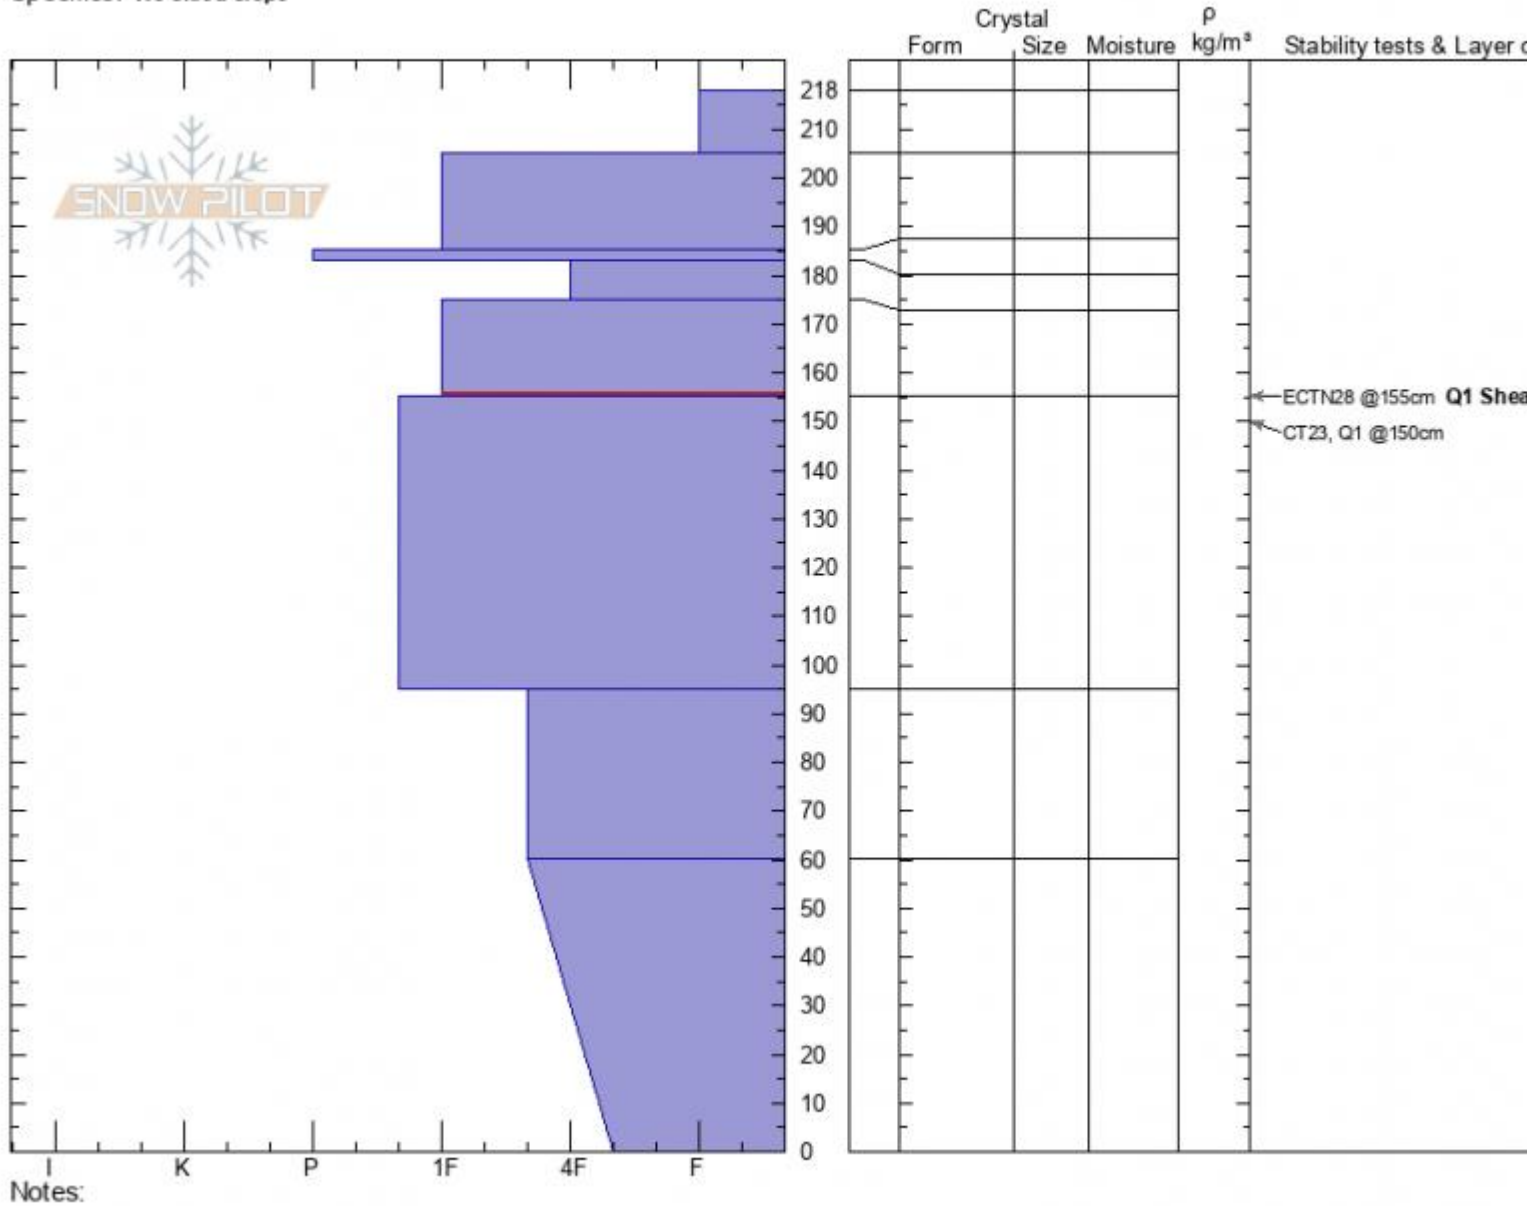

Dudley Creek
 Madison Range-N
 MT
 Elevation: 2502 m
 Aspect: NE
 Specifics: We skied slope

Erich Schreier
 03/27/2021 - 7:00pm
 Co-ord: 45.28594N, -111.28725W
 Slope Angle: 32°
 Wind Loading: previous

Stability:
 Air Temperature: 0°C
 Sky Cover: CLR
 Precipitation: NO
 Wind: S Calm

HS: 218 Layer Notes:
 175-155cm: Problematic layer

Advisory Region
 Northern Madison
 Longitude
 -111.29W
 Latitude
 45.29N