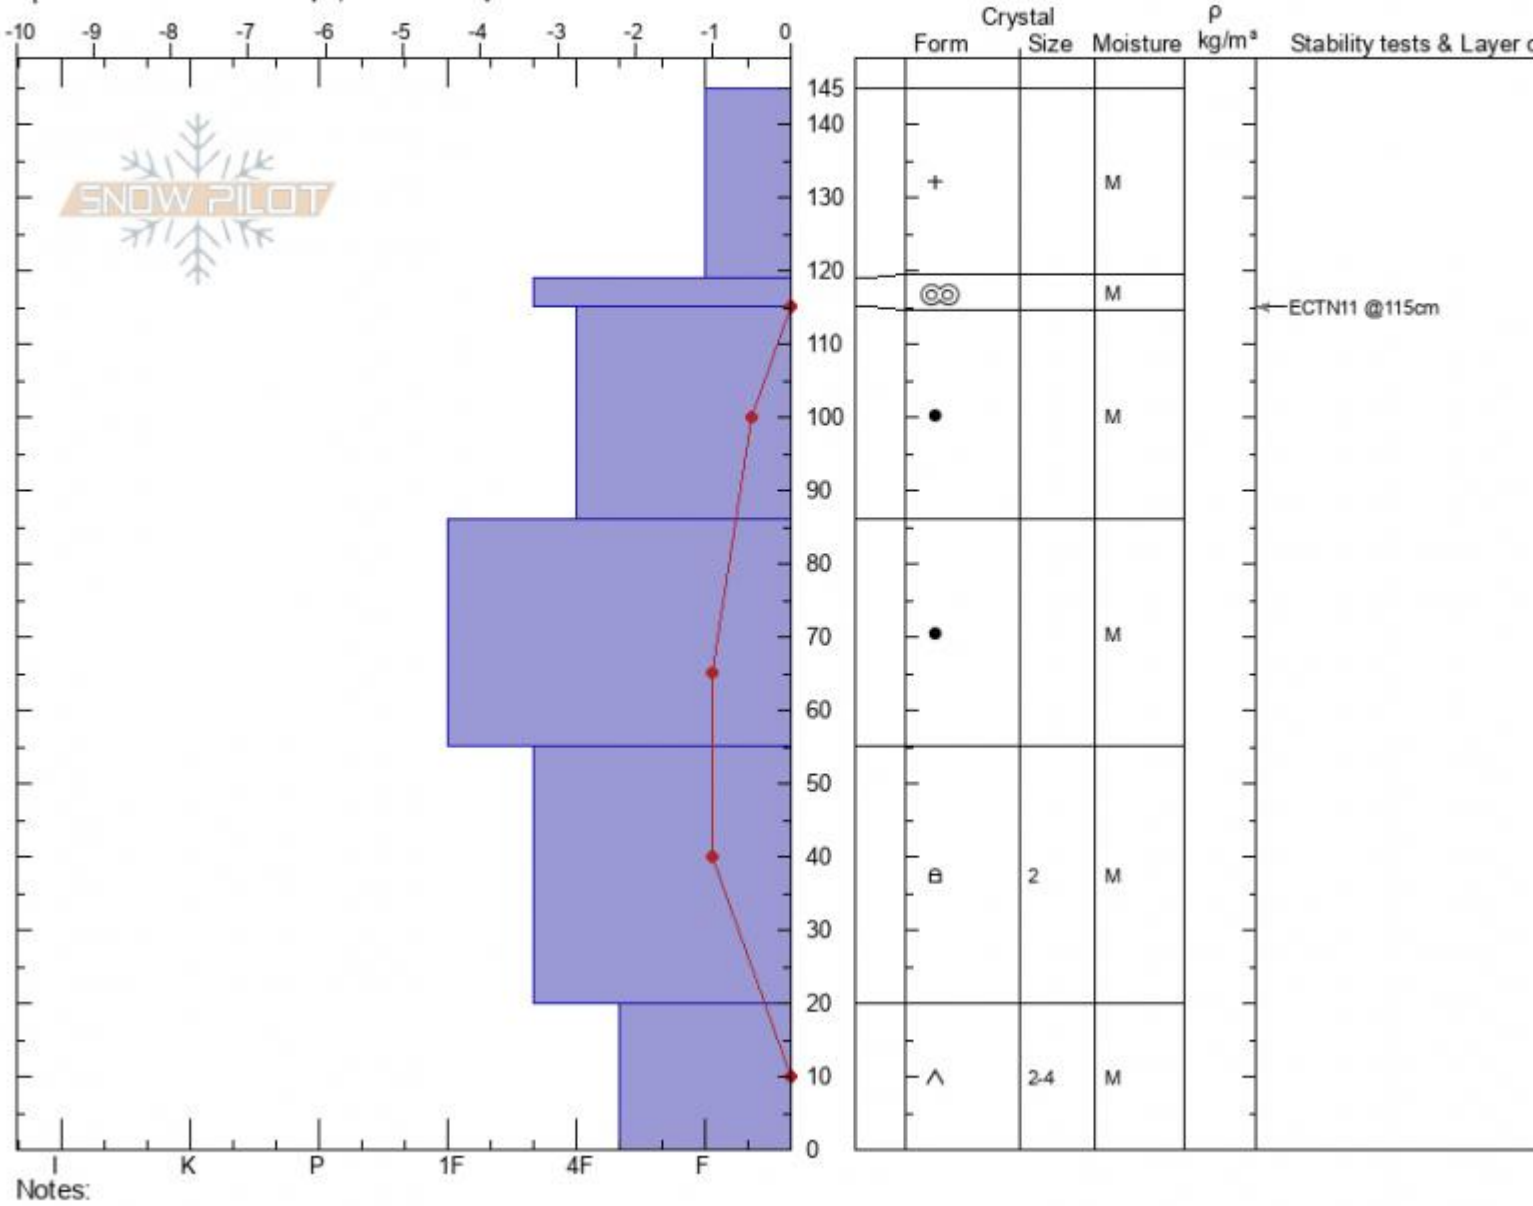

**Bacon Rind**  
**Madison Range-S**  
**MT**  
 Elevation: **8800 ft**  
 Aspect: **85°**  
 Specifics: **Ski tracks on slope; We skied slope**

**Ian Hoyer**  
**03/20/2021 - 12:00pm**  
 Co-ord: **44.96000N, -111.09923W**  
 Slope Angle: **27°**  
 Wind Loading: **no**

Stability: **fair**  
 Air Temperature: **2°C**  
 Sky Cover: **OVC**  
 Precipitation: **S-1**  
 Wind: **Calm**

HS: **145** Layer Notes:  
 20-0cm: **Problematic layer**

Notes:  
 Advisory Region  
 Southern Madison  
 Longitude  
 -111.10W  
 Latitude  
 44.96N  
 Southern Madison, 2021-03-20