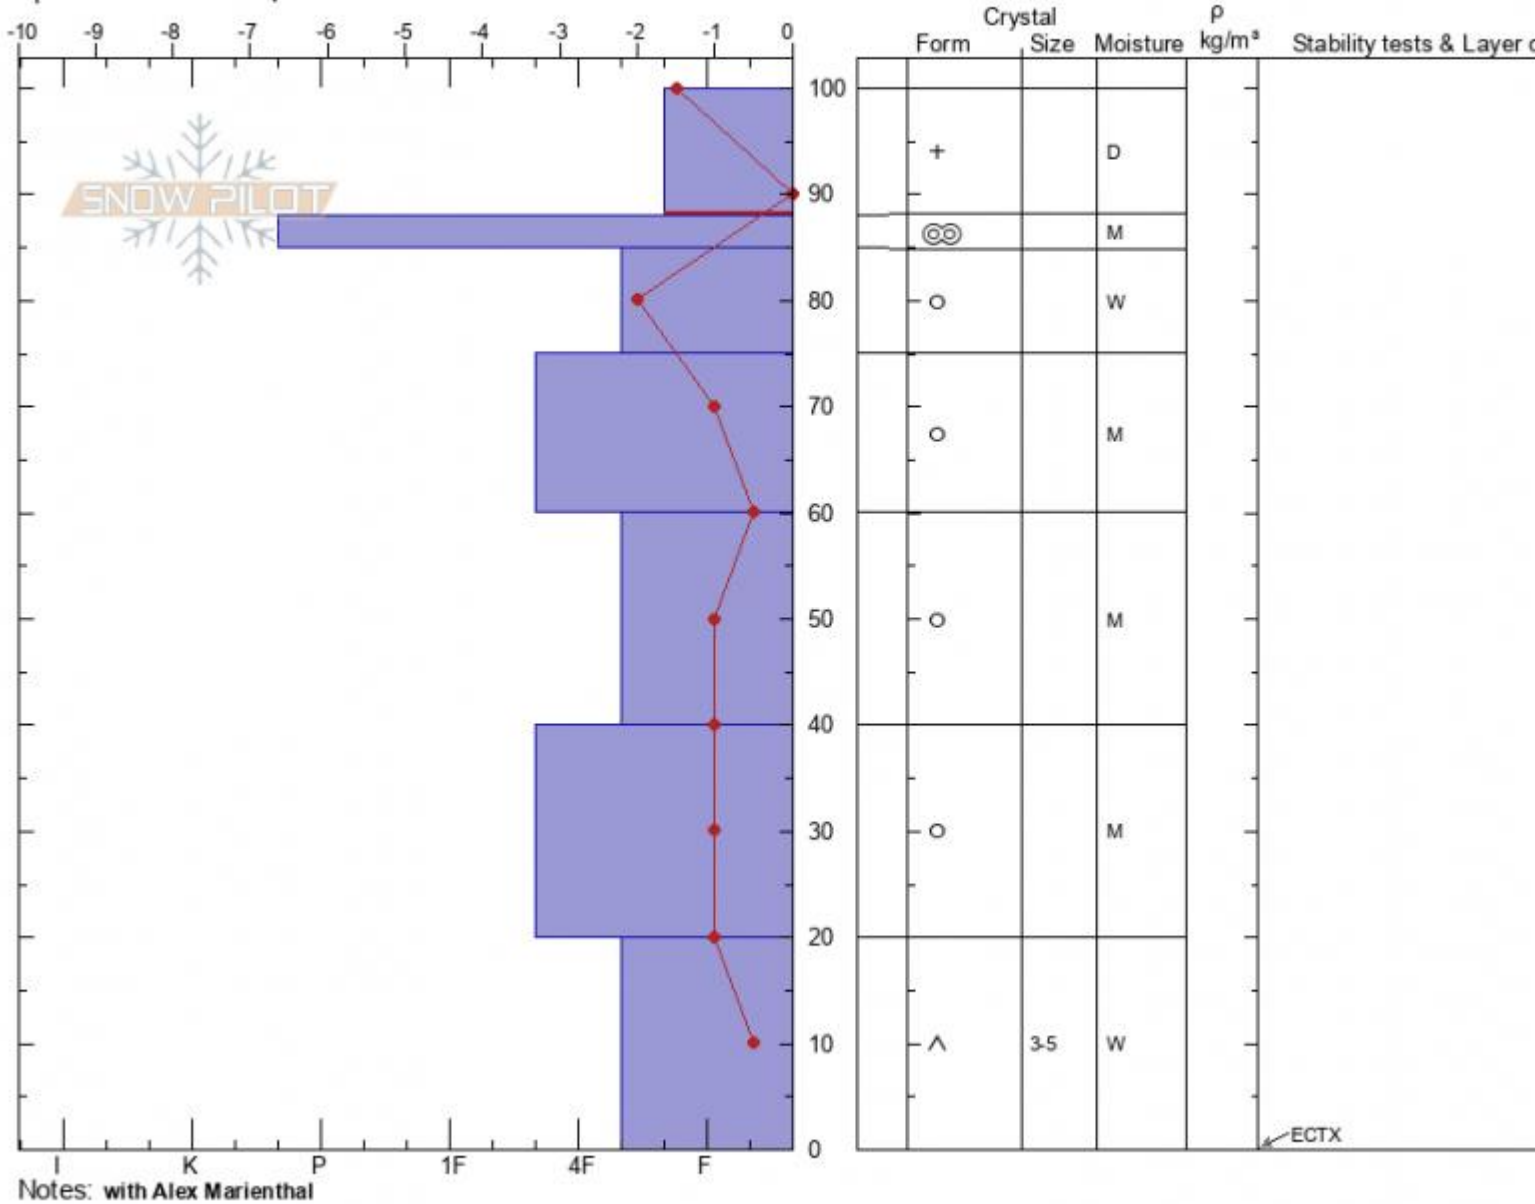

Truman/Jones Ridge
 Bridger Range
 MT
 Elevation: 8279 ft
 Aspect: SW
 Specifics: We skied slope

Zach Keskinen
 03/20/2021 - 10:47 am
 Co-ord: 45.82364N, -110.93381W
 Slope Angle: 23°
 Wind Loading: no

Stability: good
 Air Temperature: -3°C
 Sky Cover: OVC
 Precipitation: S1
 Wind: Calm

HS: 100 Layer Notes:
 PF: 17 100-88cm: Problematic layer

Advisory Region
 Bridger Range
 Longitude
 -110.93W
 Latitude
 45.81N
 Bridger Range, 2021-03-20