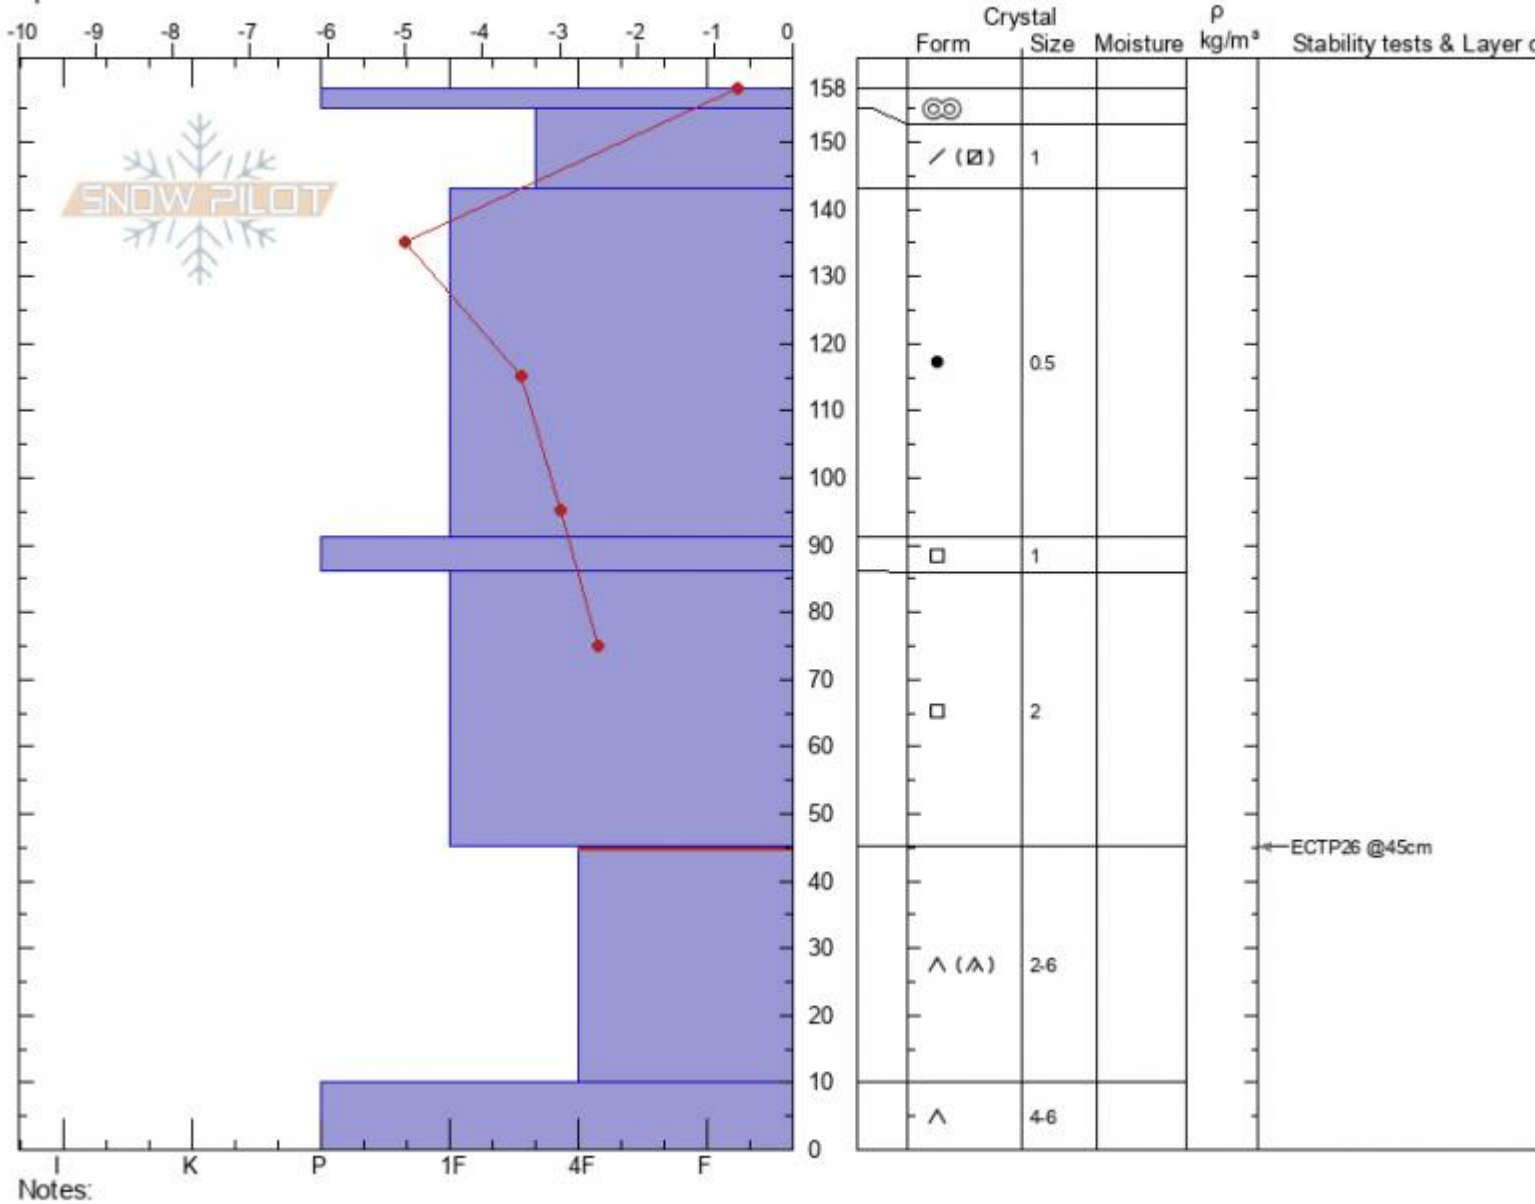

Lightning Ridge
 Madison Range-S
 MT
 Elevation: 9000 ft
 Aspect: 90°
 Specifics:

Dave Zinn
 03/17/2021 - 1:00pm
 Co-ord: 44.97727N, -111.37205W
 Slope Angle: 30°
 Wind Loading: no

Stability: good
 Air Temperature: -0.7°C
 Sky Cover: CLR
 Precipitation: NO
 Wind: SW Light Breeze

HS: 158
 PF: 15
 PS: 5
 Layer Notes: 45-10cm: Problematic layer

Advisory Region
 Southern Madison
 Longitude
 -111.27W
 Latitude
 45.06N
 Southern Madison, 2021-03-17