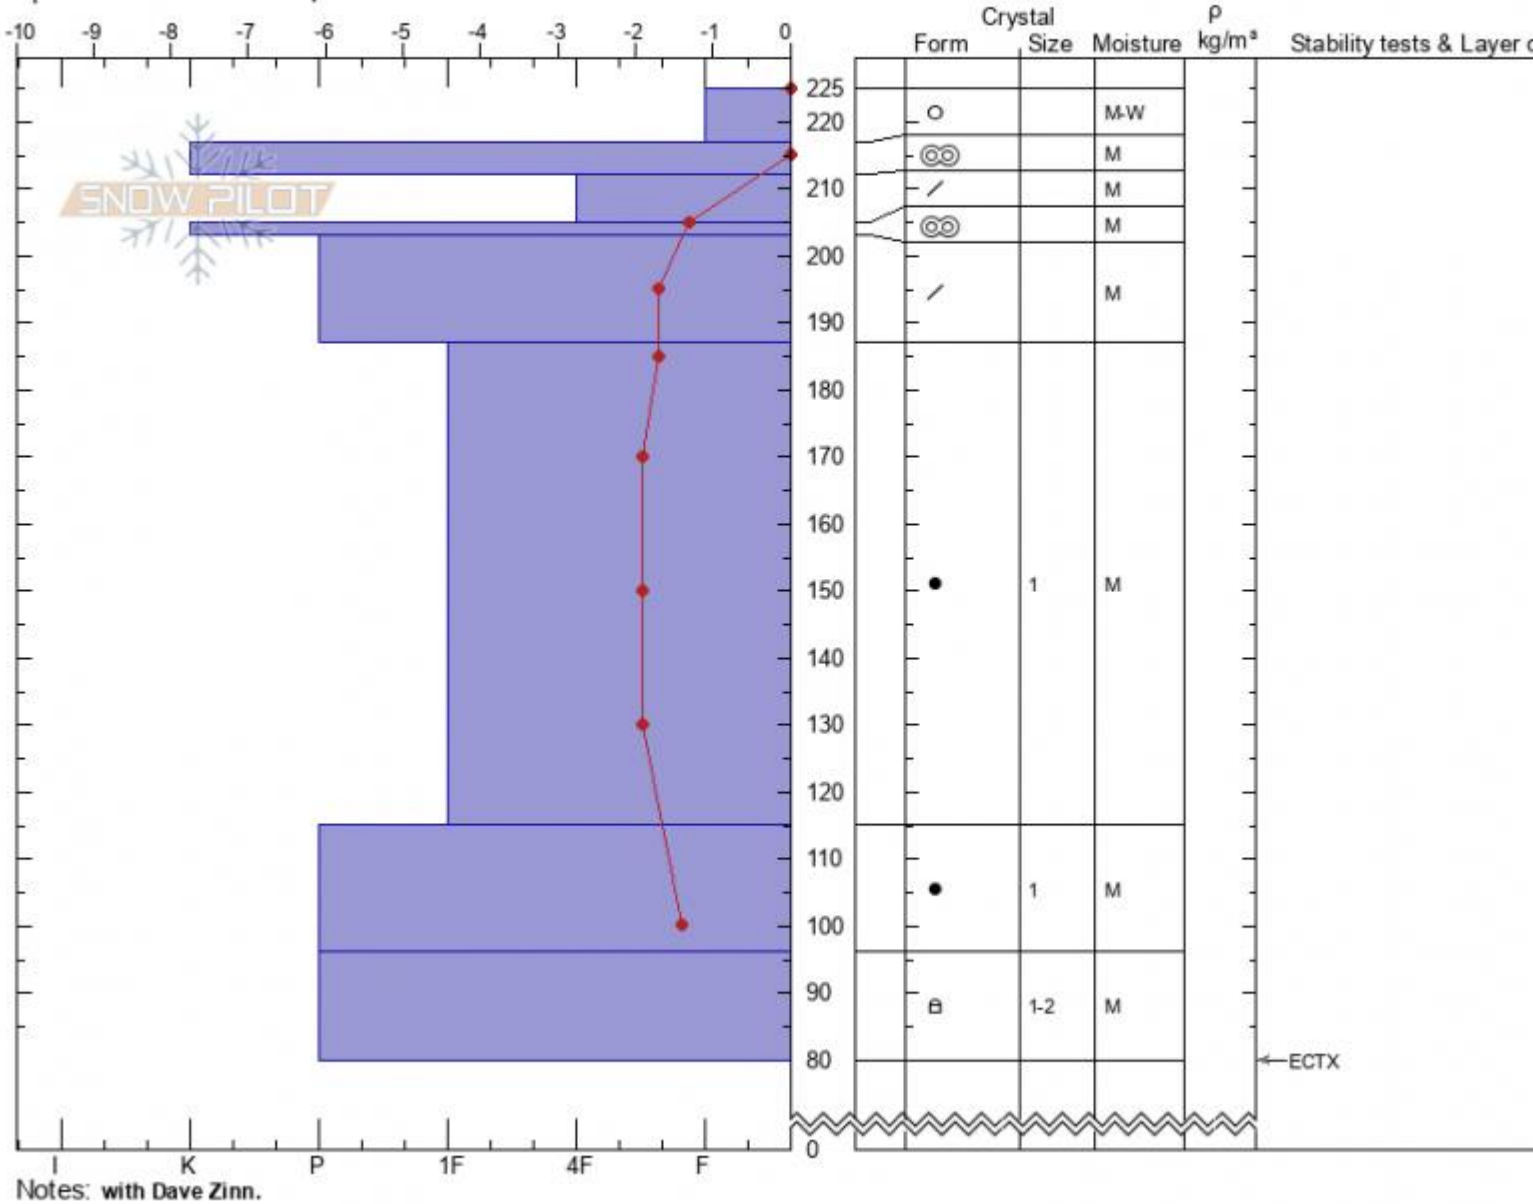

Fairy Lake
 Bridger Range
 MT
 Elevation: 8669 ft
 Aspect: S
 Specifics: Ski tracks on slope

Zach Keskinen
 03/14/2021 - 12:32pm
 Co-ord: 45.91952N, -110.97719W
 Slope Angle: 25°
 Wind Loading: no

Stability: **very_good**
 Air Temperature: 2°C
 Sky Cover: **SCT**
 Precipitation: **NO**
 Wind: **Calm**

HS: 225 Layer Notes:
 PF: 15 225-217cm: Problematic layer

Advisory Region
 Bridger Range
 Longitude
 -110.96W
 Latitude
 45.90N
 Bridger Range, 2021-03-14