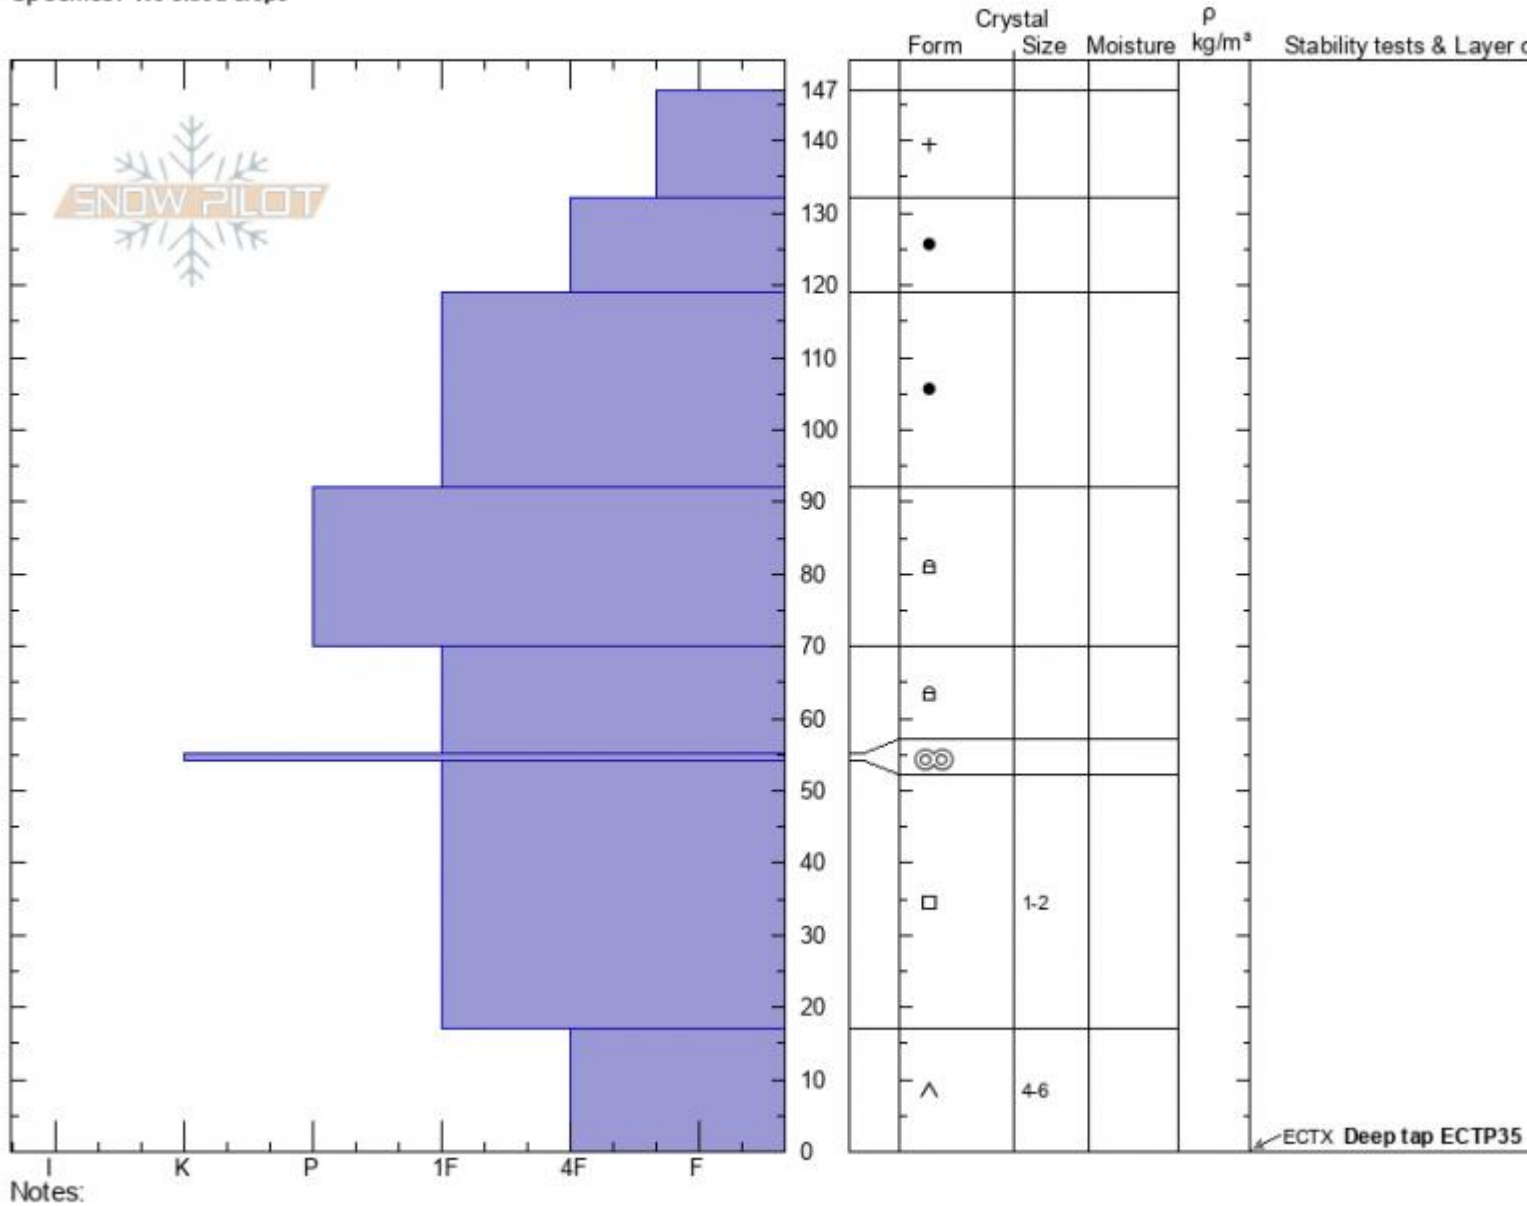

**Flathead Pass S.**  
**Bridger Range**  
**MT**  
 Elevation: **8300 ft**  
 Aspect: **90°**  
 Specifics: **We skied slope**

**Ian Hoyer**  
**03/09/2021 - 1:00pm**  
 Co-ord: **45.94779N, -110.98929W**  
 Slope Angle: **27°**  
 Wind Loading: **no**

Stability: **good**  
 Air Temperature:  
 Sky Cover: **SCT**  
 Precipitation: **NO**  
 Wind: **Calm**

HS: **147** Layer Notes:  
 17-0cm: **Problematic layer**

Advisory Region  
 Bridger Range  
 Longitude  
 -111.02W  
 Latitude  
 45.97N  
 Bridger Range, 2021-03-10