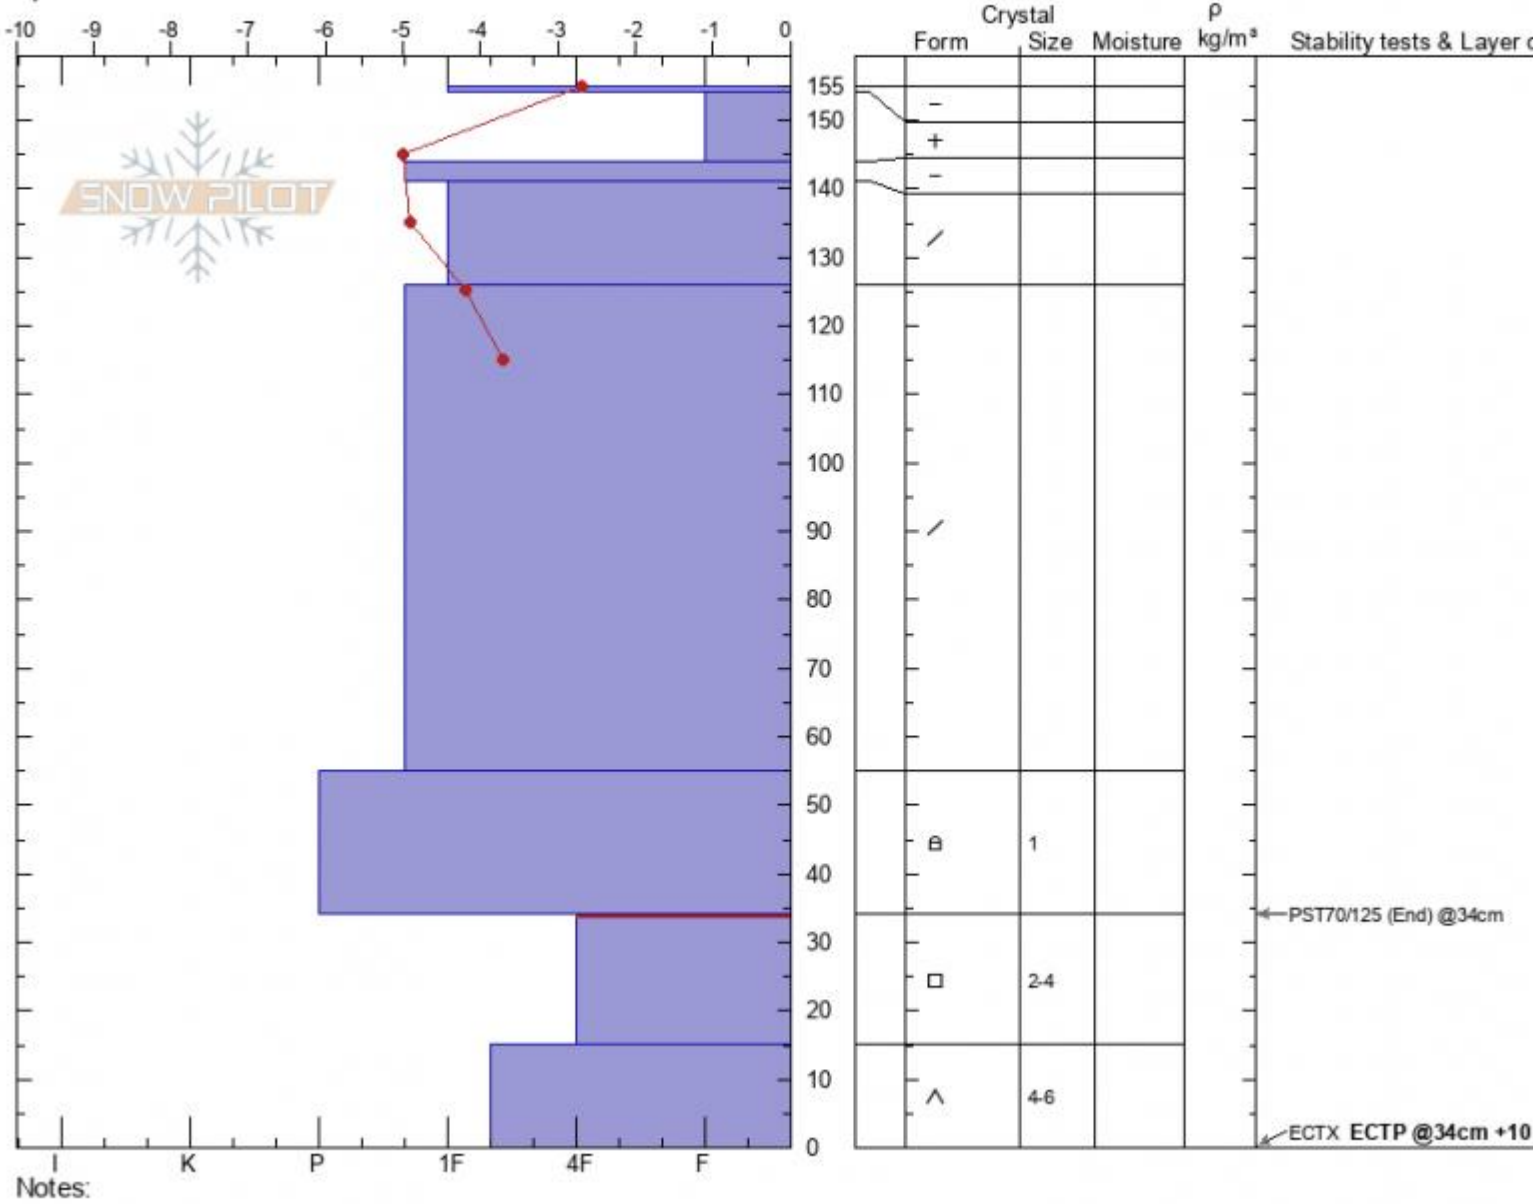

Throne Profile
Bridger Range
MT
 Elevation: **8060 ft**
 Aspect: **90°**
 Specifics:

Dave Zinn
03/08/2021 - 11:00am
 Co-ord: **45.88314N, -110.94964W**
 Slope Angle: **35°**
 Wind Loading: **no**

Stability: **good**
 Air Temperature: **-0.5°C**
 Sky Cover: **BKN**
 Precipitation: **NO**
 Wind: **Calm**

HS: **155** Layer Notes:
 34-15cm: **Problematic layer**

Advisory Region
 Bridger Range
 Longitude
 -110.95W
 Latitude
 45.88N
 Bridger Range, 2021-03-08