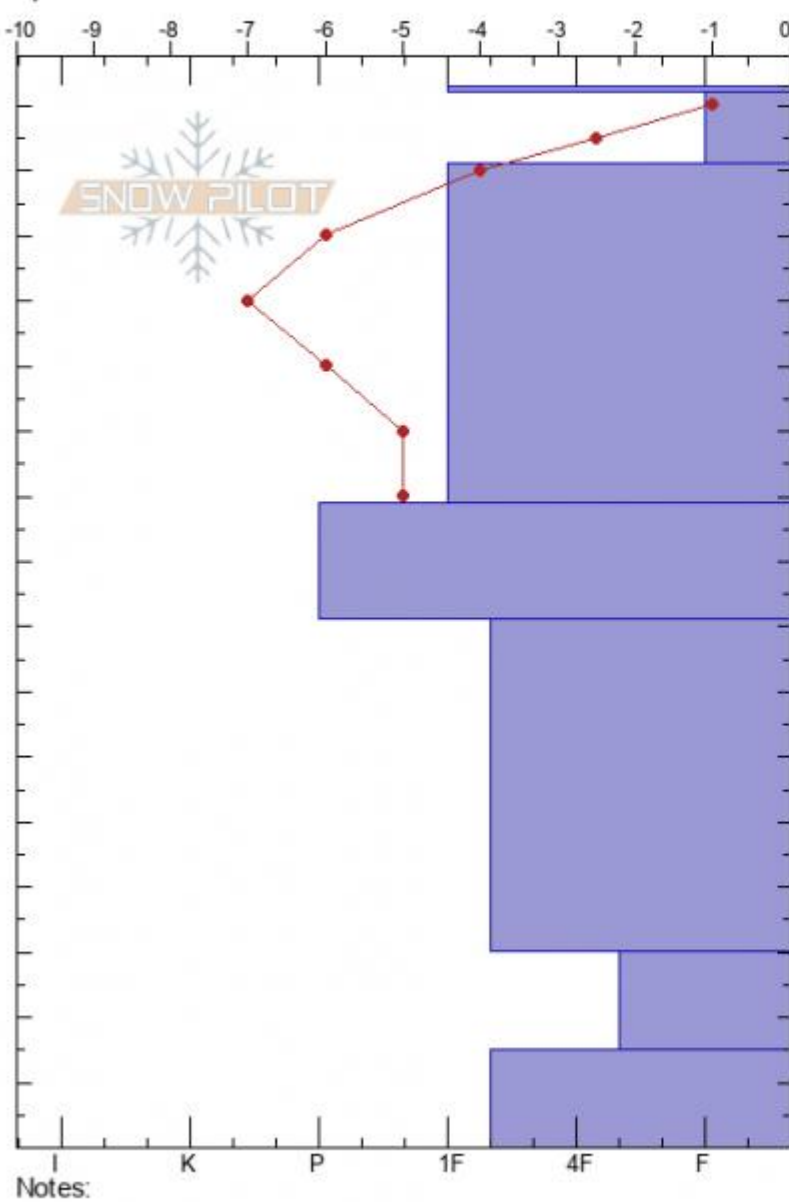

Middle Basin, Sci Bowl
Madison Range-N
MT
 Elevation: **9206 ft**
 Aspect: **112°**
 Specifics:

Alex Marienthal
03/06/2021 - 10:50am
 Co-ord: **45.32635N, -111.38135W**
 Slope Angle: **23°**
 Wind Loading: **previous**

Stability: **fair**
 Air Temperature: **3°C**
 Sky Cover: **FEW**
 Precipitation: **NO**
 Wind: **W Moderate**

HS: **163** Layer Notes:
 PF: **23** 30-15cm: **Problematic layer**
 PS: **6**

Form	Crystal Size	Moisture	ρ kg/m ³	Stability tests & Layer c
V	1			
⊙				
⊘ (/)	0.5			
B	2			
^	2-4			
^	3-6			

← PST45/140 (End) @20cm
 ← PST50/140 (End) @20cm
 ← 2x ECTX ECTP 34+ @ 20

Advisory Region
 Northern Madison
 Longitude
 -111.39W
 Latitude
 45.34N
 Northern Madison, 2021-03-06