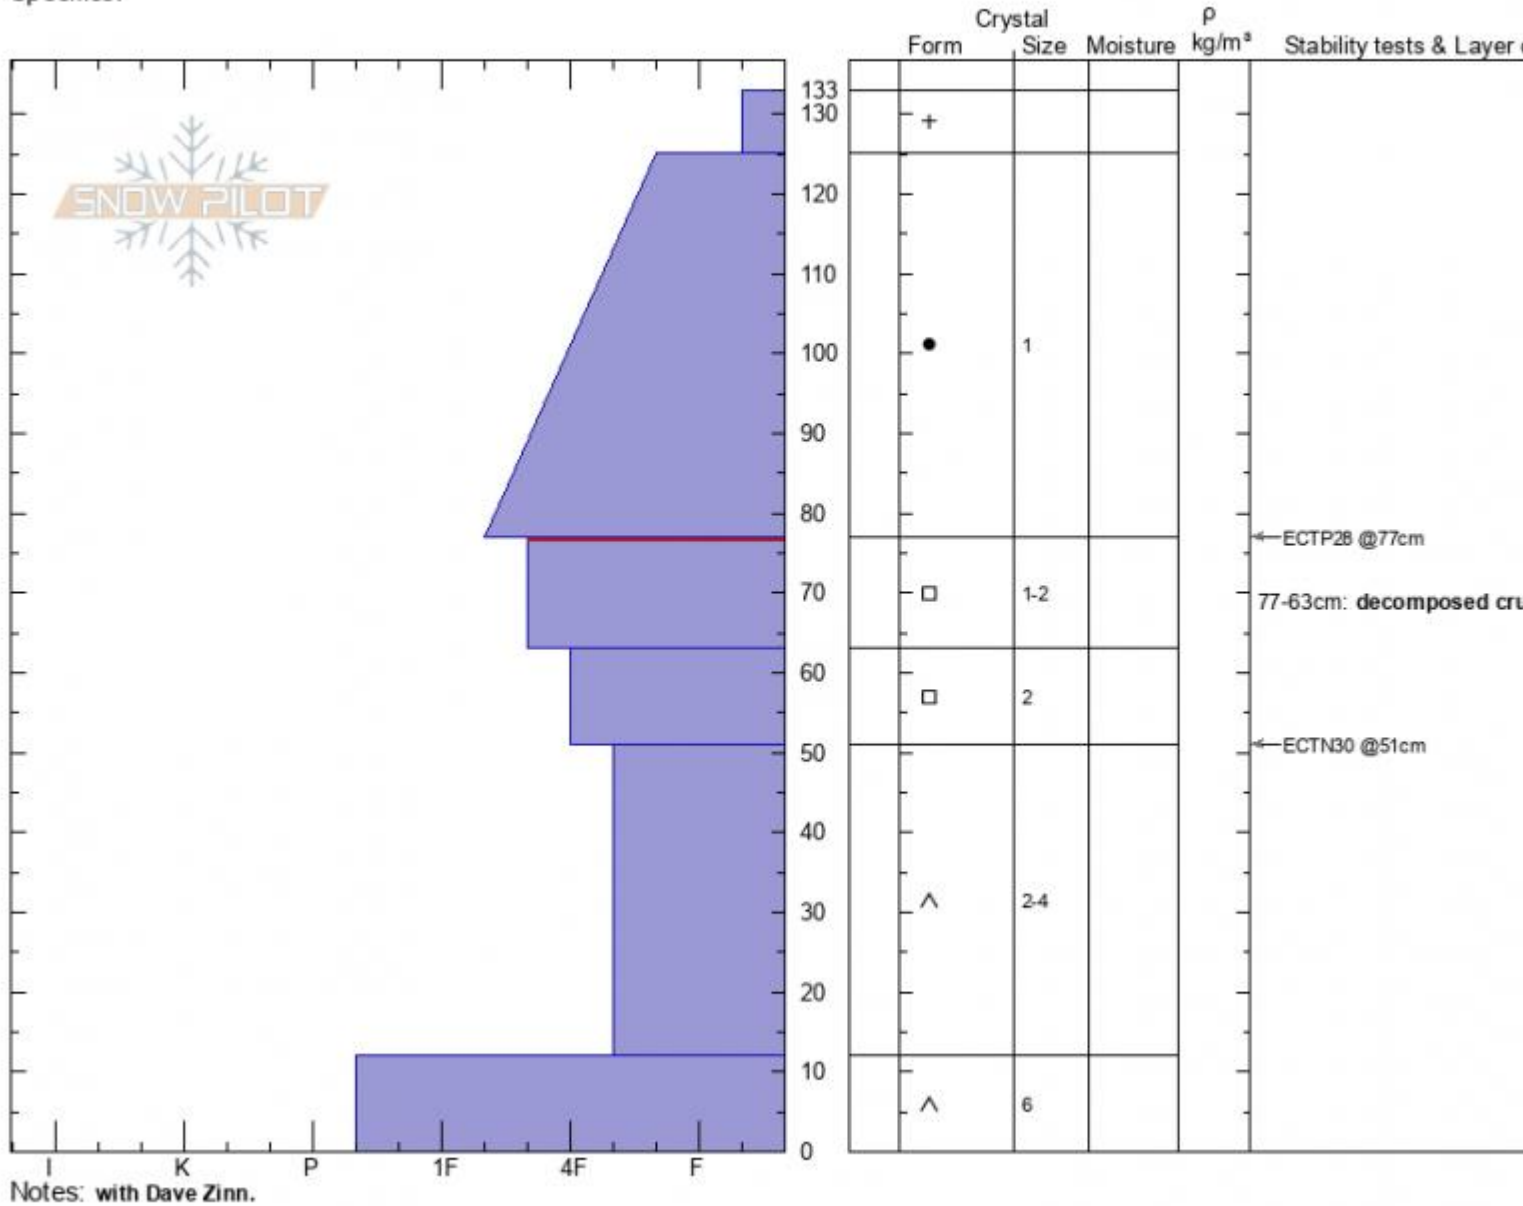

Taylor Fork
 Gallatin Range-S
 MT
 Elevation: 8775 ft
 Aspect: SW
 Specifics:

Zach Keskinen
 02/28/2021 - 12:56pm
 Co-ord: 44.97683N, -111.35959W
 Slope Angle: 28°
 Wind Loading: no

Stability: fair
 Air Temperature: -3°C
 Sky Cover: BKN
 Precipitation: NO
 Wind: S Light Breeze

HS: 133
 PF: 30
 Layer Notes:
 77-63cm: decomposed crust at
 77-63cm: Problematic layer

Advisory Region
 Southern Madison
 Longitude
 -111.27W
 Latitude
 45.06N
 Southern Madison, 2021-02-28