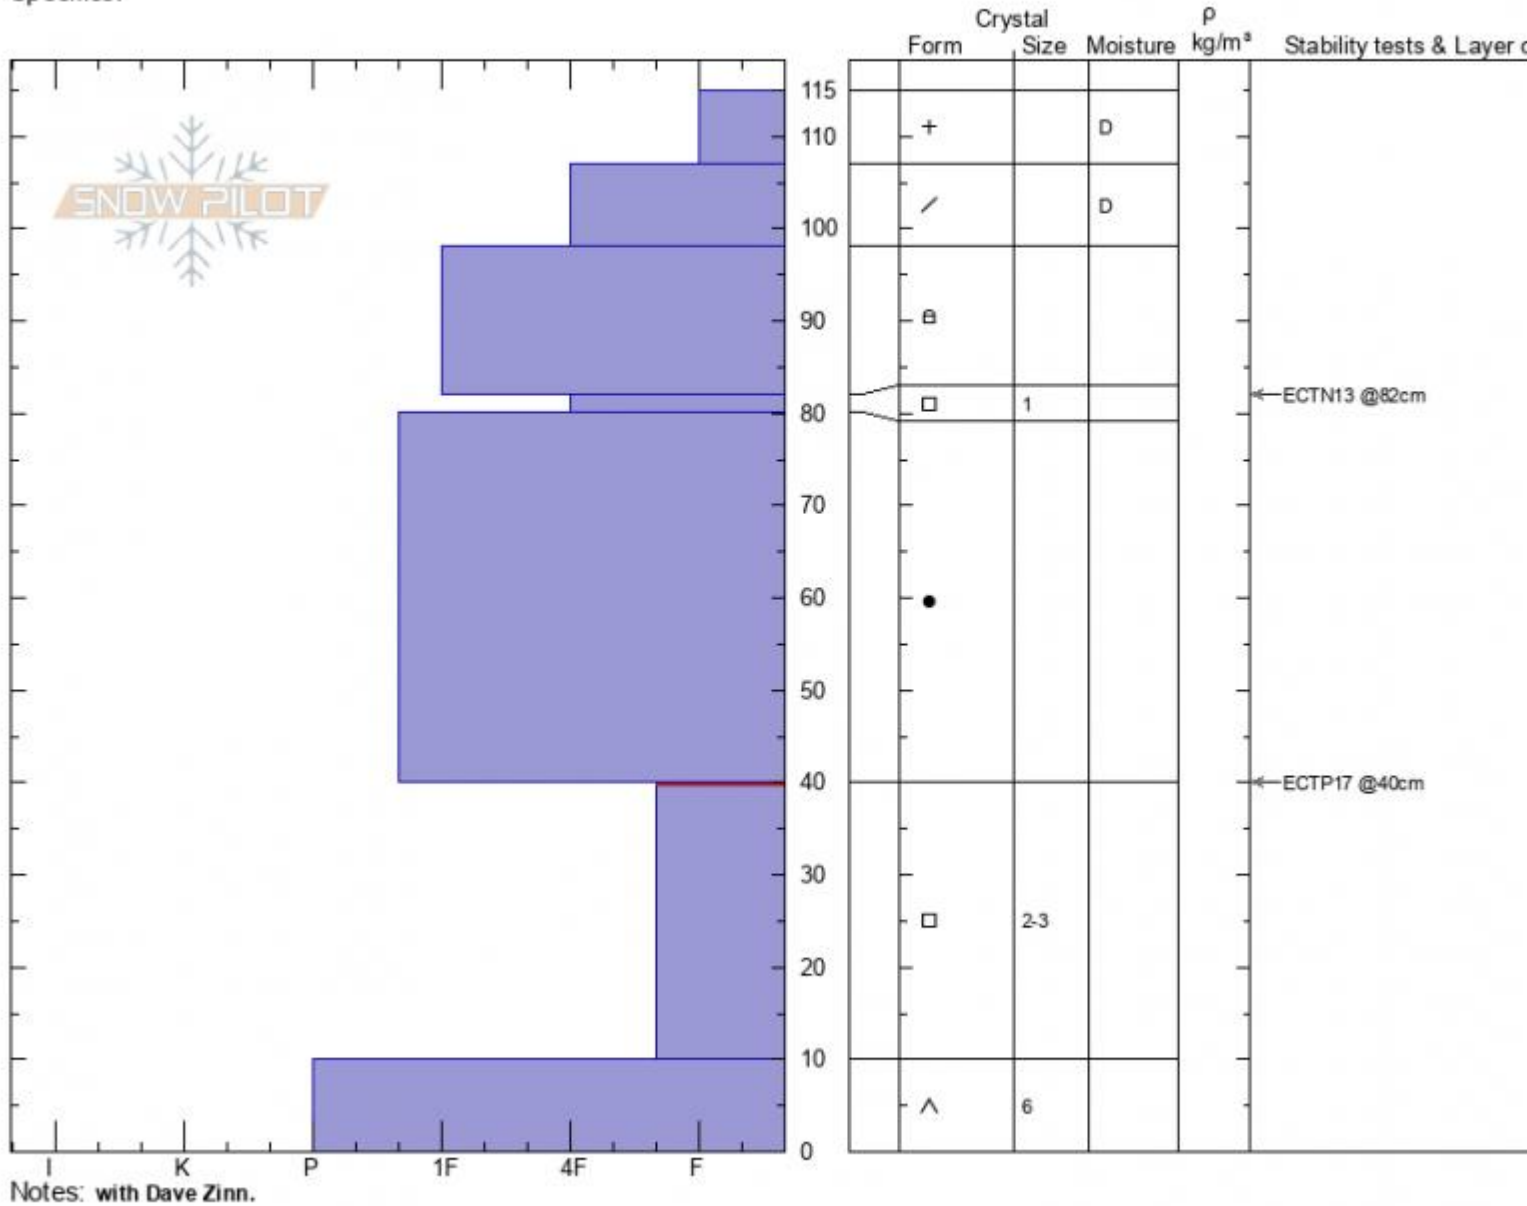

Sunlight Basin
 Gallatin Range-S
 MT
 Elevation: 9446 ft
 Aspect: E
 Specifics:

Zach Keskinen
 02/28/2021 - 11:27am
 Co-ord: 44.97525N, -111.31390W
 Slope Angle: 26°
 Wind Loading: previous

Stability: fair
 Air Temperature: -7°C
 Sky Cover: BKN
 Precipitation: NO
 Wind: S Light Breeze

HS: 115 Layer Notes:
 PF: 25 40-10cm: Problematic layer

Advisory Region
 Southern Madison
 Longitude
 -111.27W
 Latitude
 45.06N
 Southern Madison, 2021-02-28