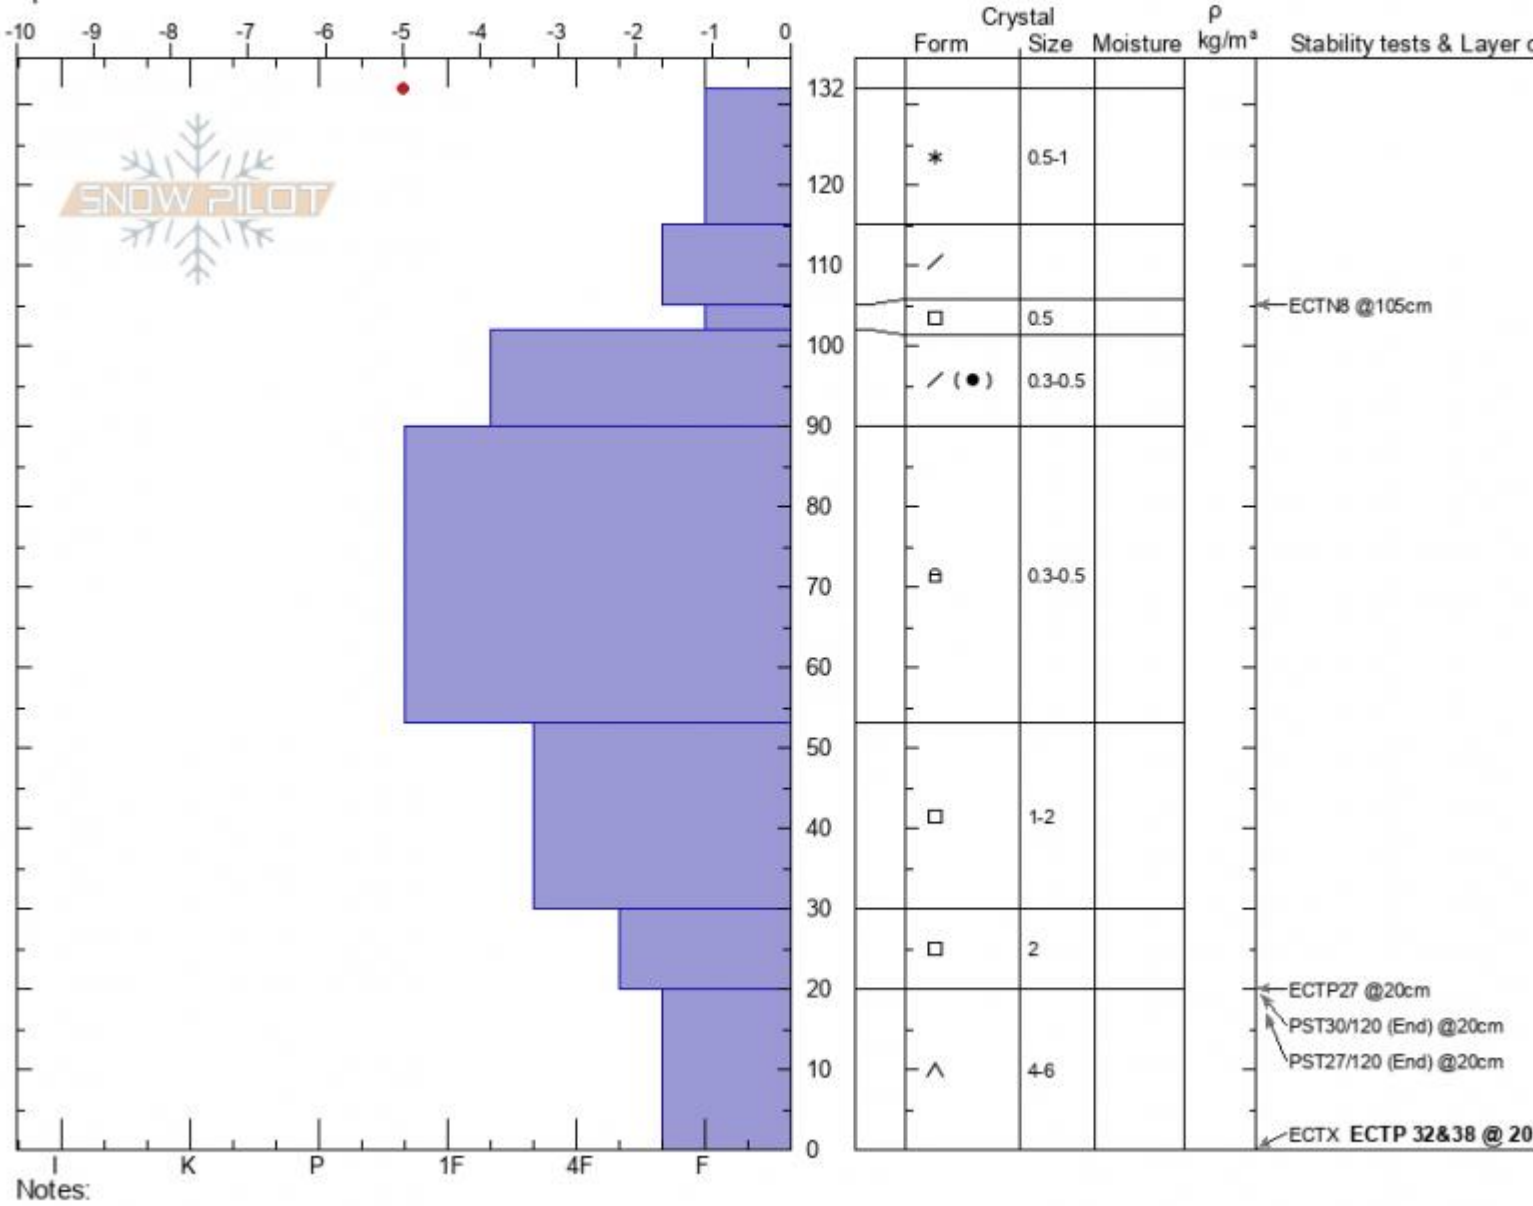

**Mt Ellis N Ridge**  
**Gallatin Range-N**  
**MT**  
 Elevation: **7760 ft**  
 Aspect: **70°**  
 Specifics:

**Alex Marienthal**  
**02/27/2021 - 9:35am**  
 Co-ord: **45.58451N, -110.95823W**  
 Slope Angle: **25°**  
 Wind Loading: **previous**

Stability: **fair**  
 Air Temperature: **-7°C**  
 Sky Cover: **SCT**  
 Precipitation: **NO**  
 Wind: **Calm**

HS: **132** Layer Notes:  
 PF: **35** 20-0cm: **Problematic layer**  
 PS: **20**

Advisory Region  
 Northern Gallatin  
 Longitude  
 -110.96W  
 Latitude  
 45.58N  
 Northern Gallatin, 2021-02-27