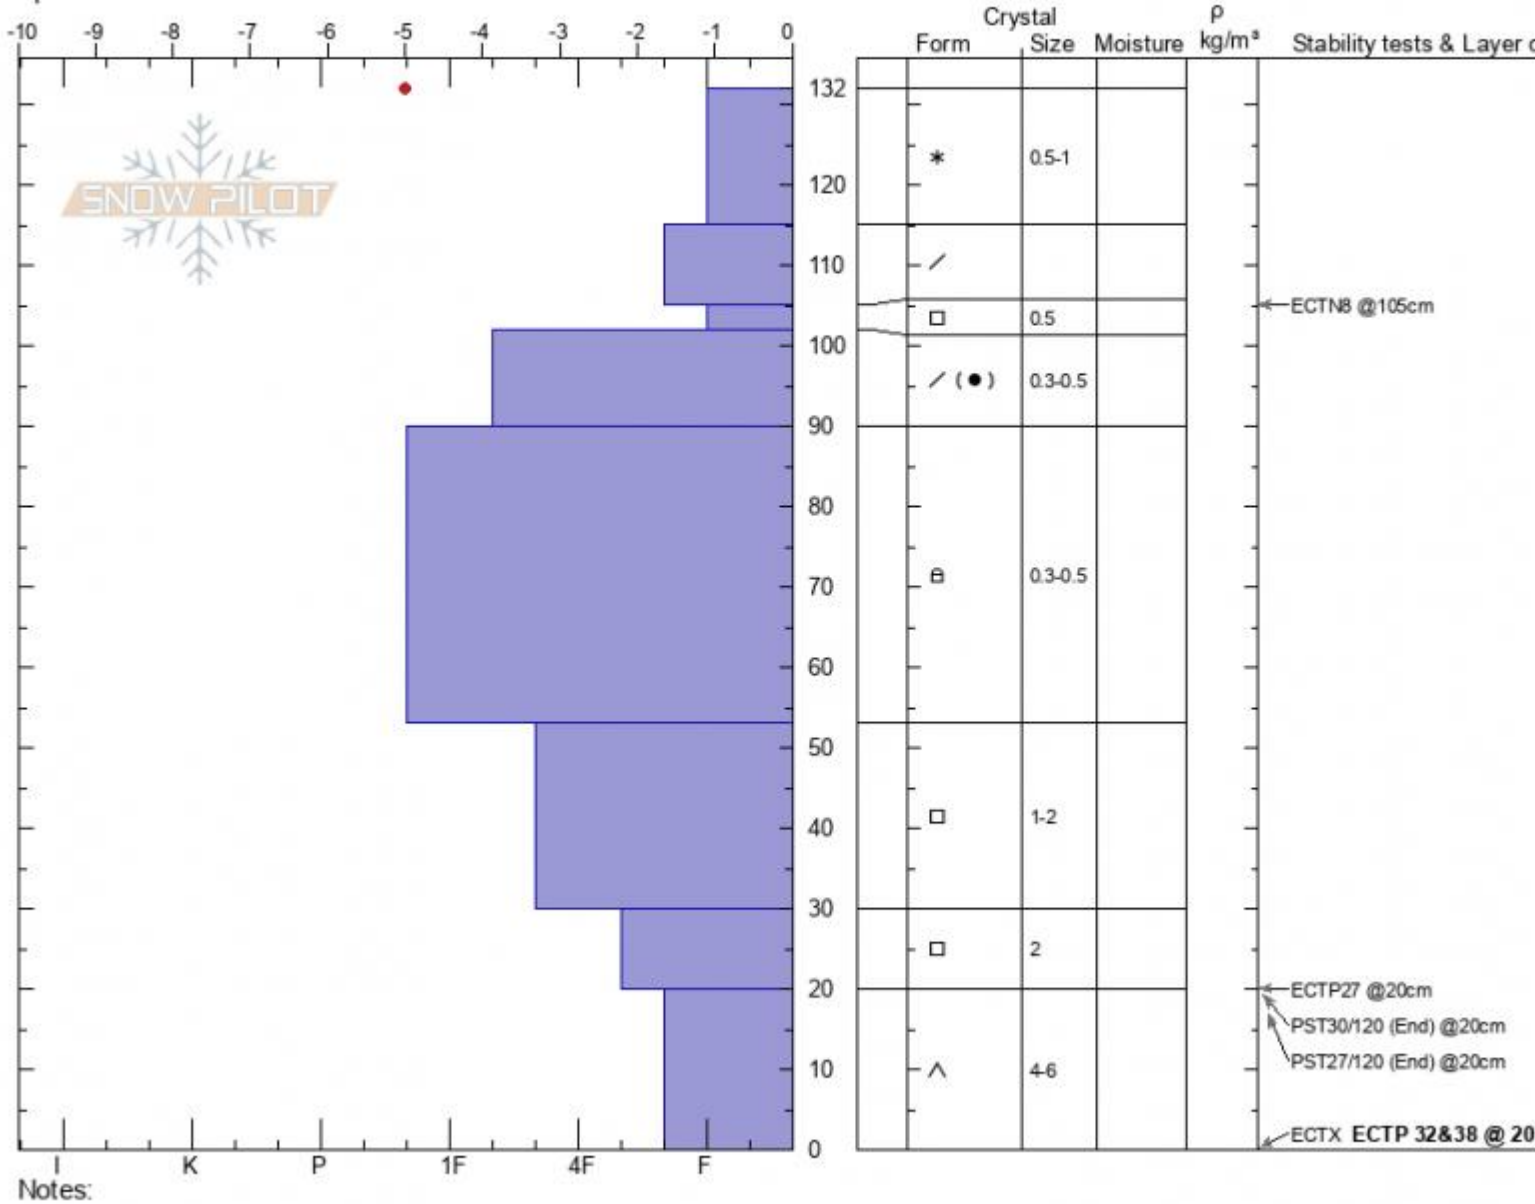

Mt Ellis N Ridge
Gallatin Range-N
MT
 Elevation: **7760 ft**
 Aspect: **70°**
 Specifics:

Alex Marienthal
02/27/2021 - 9:35am
 Co-ord: **45.58451N, -110.95823W**
 Slope Angle: **25°**
 Wind Loading: **previous**

Stability: **fair**
 Air Temperature: **-7°C**
 Sky Cover: **SCT**
 Precipitation: **NO**
 Wind: **Calm**

HS: **132** Layer Notes:
 PF: **35** 20-0cm: **Problematic layer**
 PS: **20**

Advisory Region
 Northern Gallatin
 Longitude
 -110.96W
 Latitude
 45.58N
 Northern Gallatin, 2021-02-27