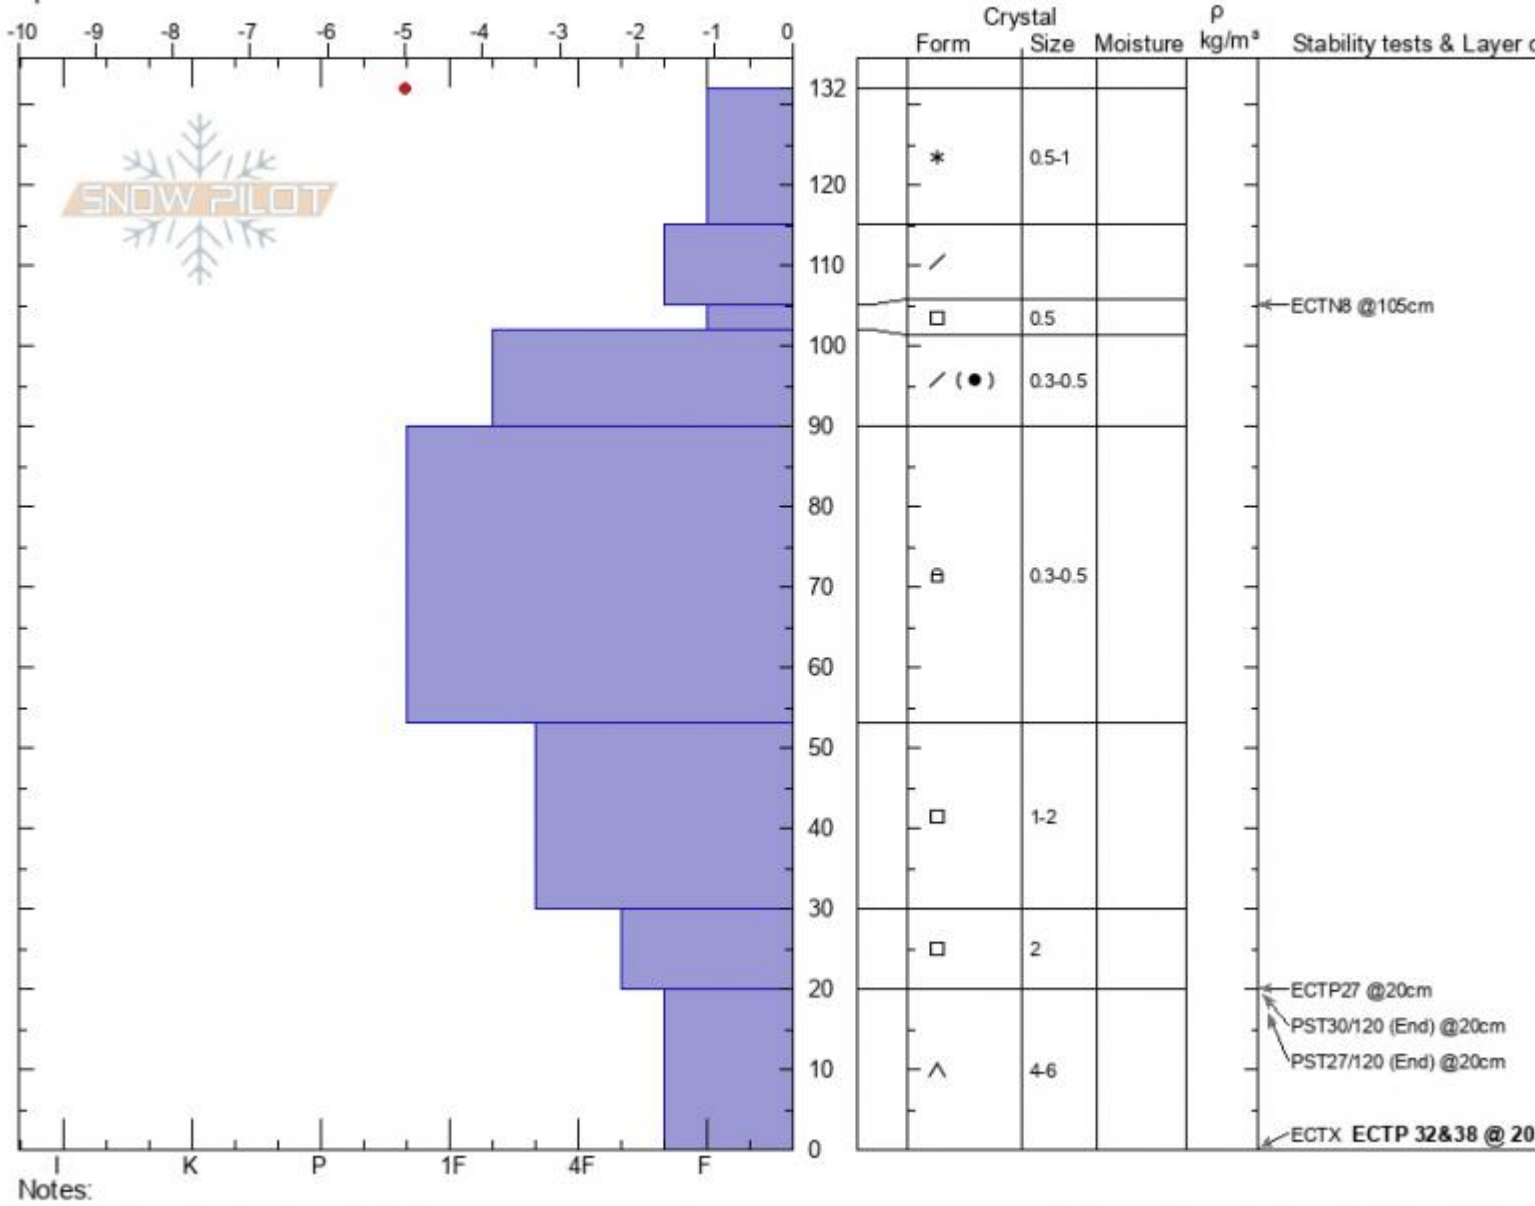

Mt Ellis N Ridge
Gallatin Range-N
MT
 Elevation: **7760 ft**
 Aspect: **70°**
 Specifics:

Alex Marienthal
02/27/2021 - 9:35am
 Co-ord: **45.58451N, -110.95823W**
 Slope Angle: **25°**
 Wind Loading: **previous**

Stability: **fair**
 Air Temperature: **-7°C**
 Sky Cover: **SCT**
 Precipitation: **NO**
 Wind: **Calm**

HS: **132** Layer Notes:
 PF: **35** 20-0cm: **Problematic layer**
 PS: **20**

Advisory Region
 Northern Gallatin
 Longitude
 -110.96W
 Latitude
 45.58N
 Northern Gallatin, 2021-02-27