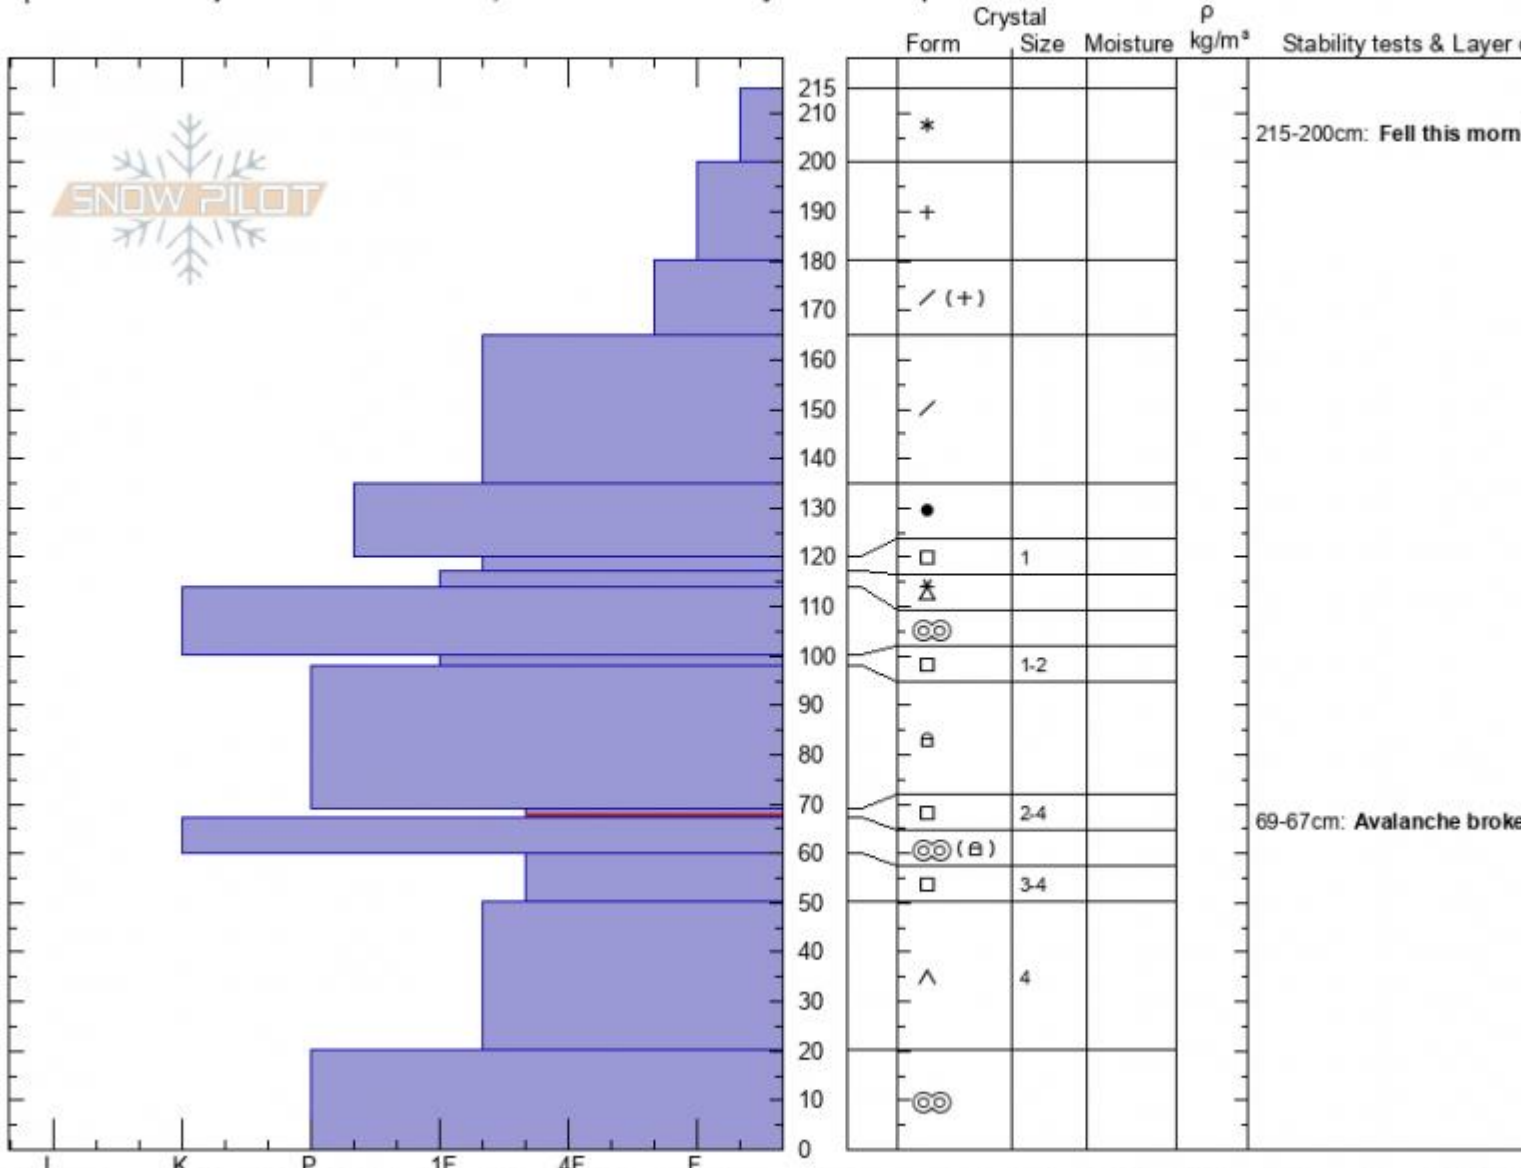

BlackmoreCrown N-R4-D: Alex Marienthal

Gallatin Range-N

02/20/2021 - 12:30pm

MT

Co-ord: 45.44298N, -110.99868W

Elevation: 9417 ft

Slope Angle: 34°

Aspect: 40°

Wind Loading: previous

Specifics: Pit is adjacent to avalanche: crown; Recent avalanche activity on similar slopes

Stability: poor

Air Temperature:

Sky Cover: BKN

Precipitation: S1

Wind: W Calm

HS: 215 Layer Notes:

215-200cm: Fell this morning

69-67cm: Avalanche broke here

69-67cm: Problematic layer

Notes: Crown profile of N-R4-D3-O broke on 2/18 or 2/19. Dug in shallower end of crown. Estimated up to 10 feet (3m) at its deepest, avg 6-8 feet deep, 6-8 feet wide.

Advisory Region
 Northern Gallatin
 Longitude
 -111.00W
 Latitude
 45.44N
 Northern Gallatin, 2021-02-21