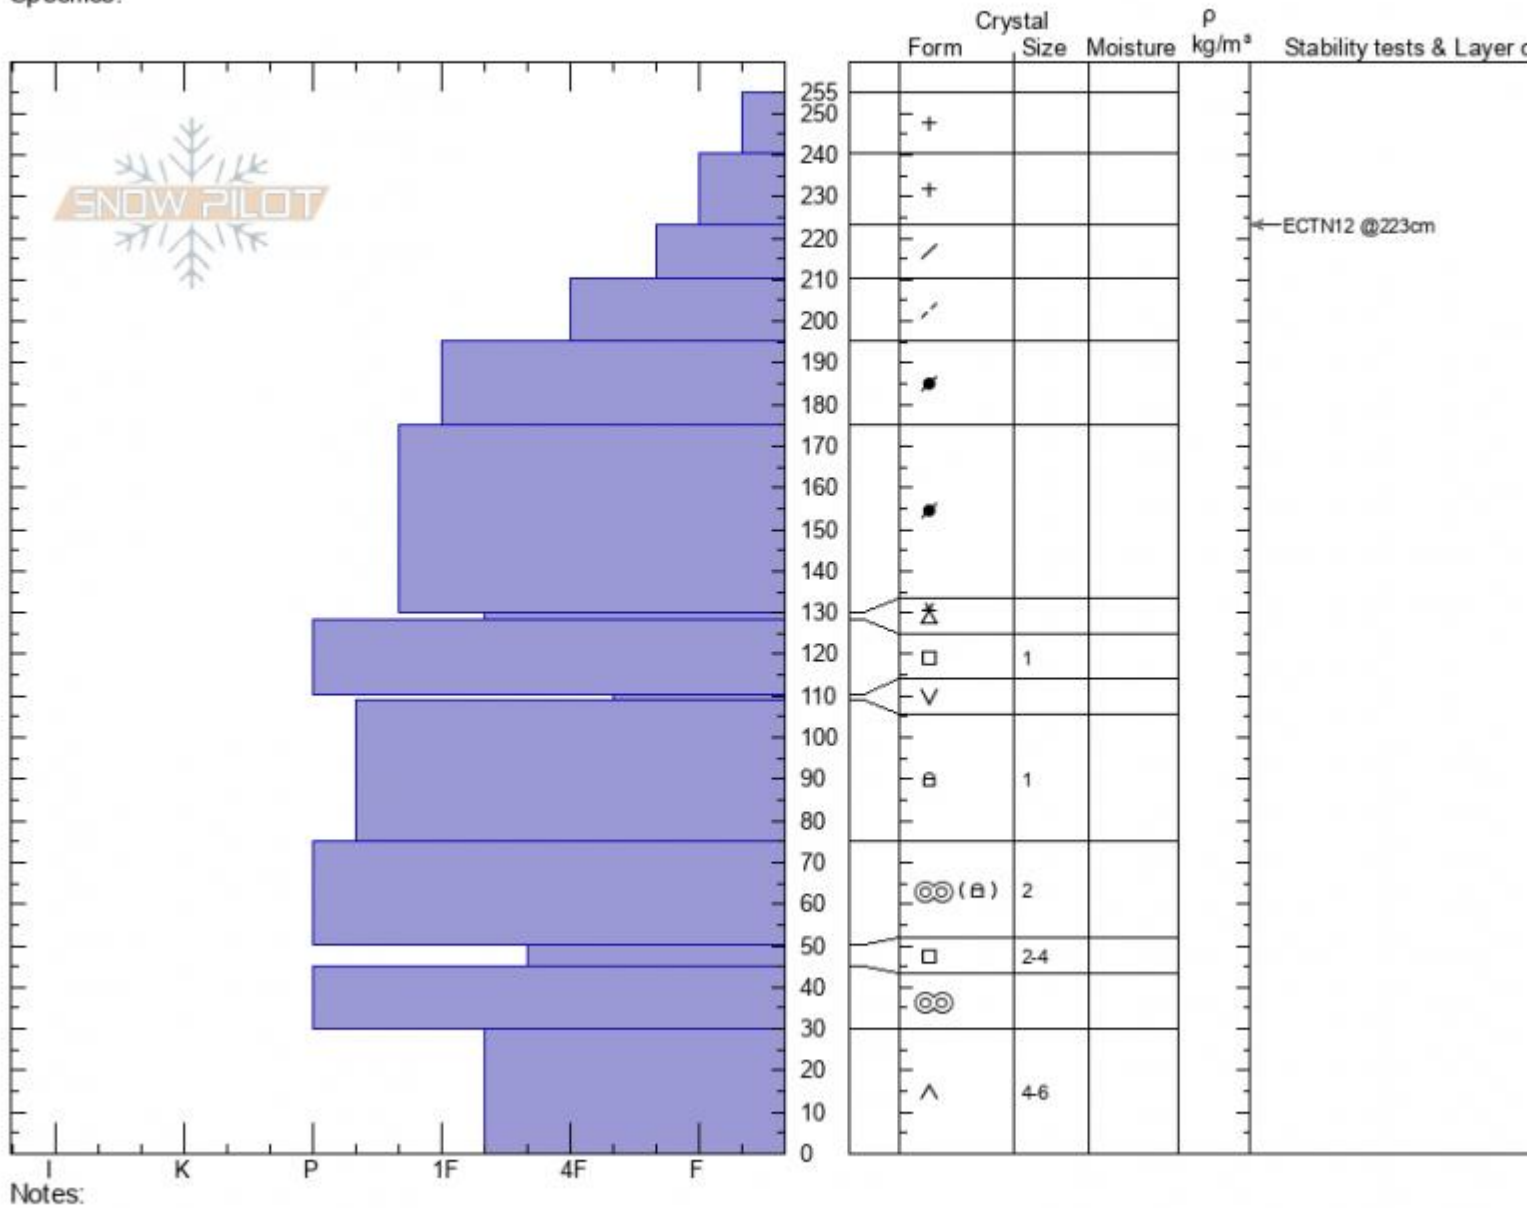

Second YellowMule
Madison Range-N
MT
 Elevation: **9350 ft**
 Aspect: **40°**
 Specifics:

Alex Marienthal
02/19/2021 - 1:30pm
 Co-ord: **45.17753N, -111.40141W**
 Slope Angle: **28°**
 Wind Loading: **previous**

Stability: **poor**
 Air Temperature:
 Sky Cover:
 Precipitation: **S-1**
 Wind: **SW Light Breeze**

HS: **255** Layer Notes:
 50-45cm: **Problematic layer**

Advisory Region
 Northern Madison
 Longitude
 -111.38W
 Latitude
 45.17N
 Northern Madison, 2021-02-21