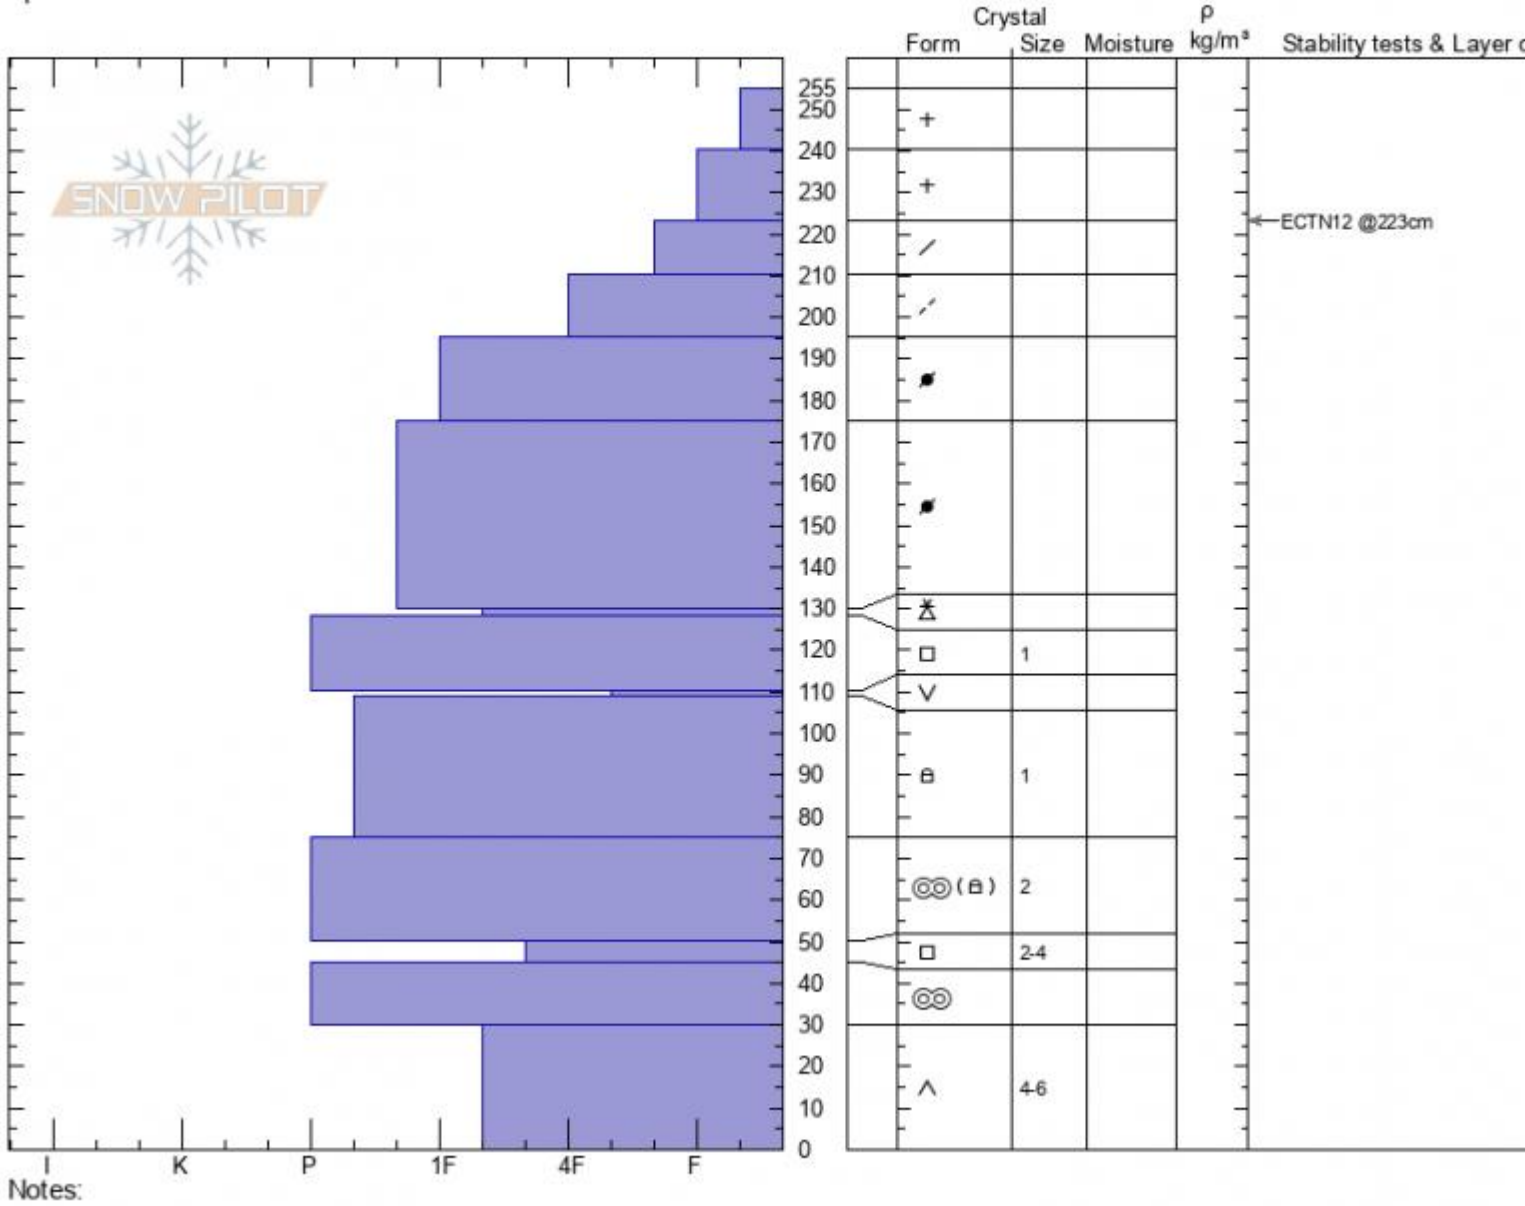

Second YellowMule
Madison Range-N
MT
 Elevation: **9350 ft**
 Aspect: **40°**
 Specifics:

Alex Marienthal
02/19/2021 - 1:30pm
 Co-ord: **45.17753N, -111.40141W**
 Slope Angle: **28°**
 Wind Loading: **previous**

Stability: **poor**
 Air Temperature:
 Sky Cover:
 Precipitation: **S-1**
 Wind: **SW Light Breeze**

HS: **255** Layer Notes:
 50-45cm: **Problematic layer**

Advisory Region
 Northern Madison
 Longitude
 -111.38W
 Latitude
 45.17N
 Northern Madison, 2021-02-21