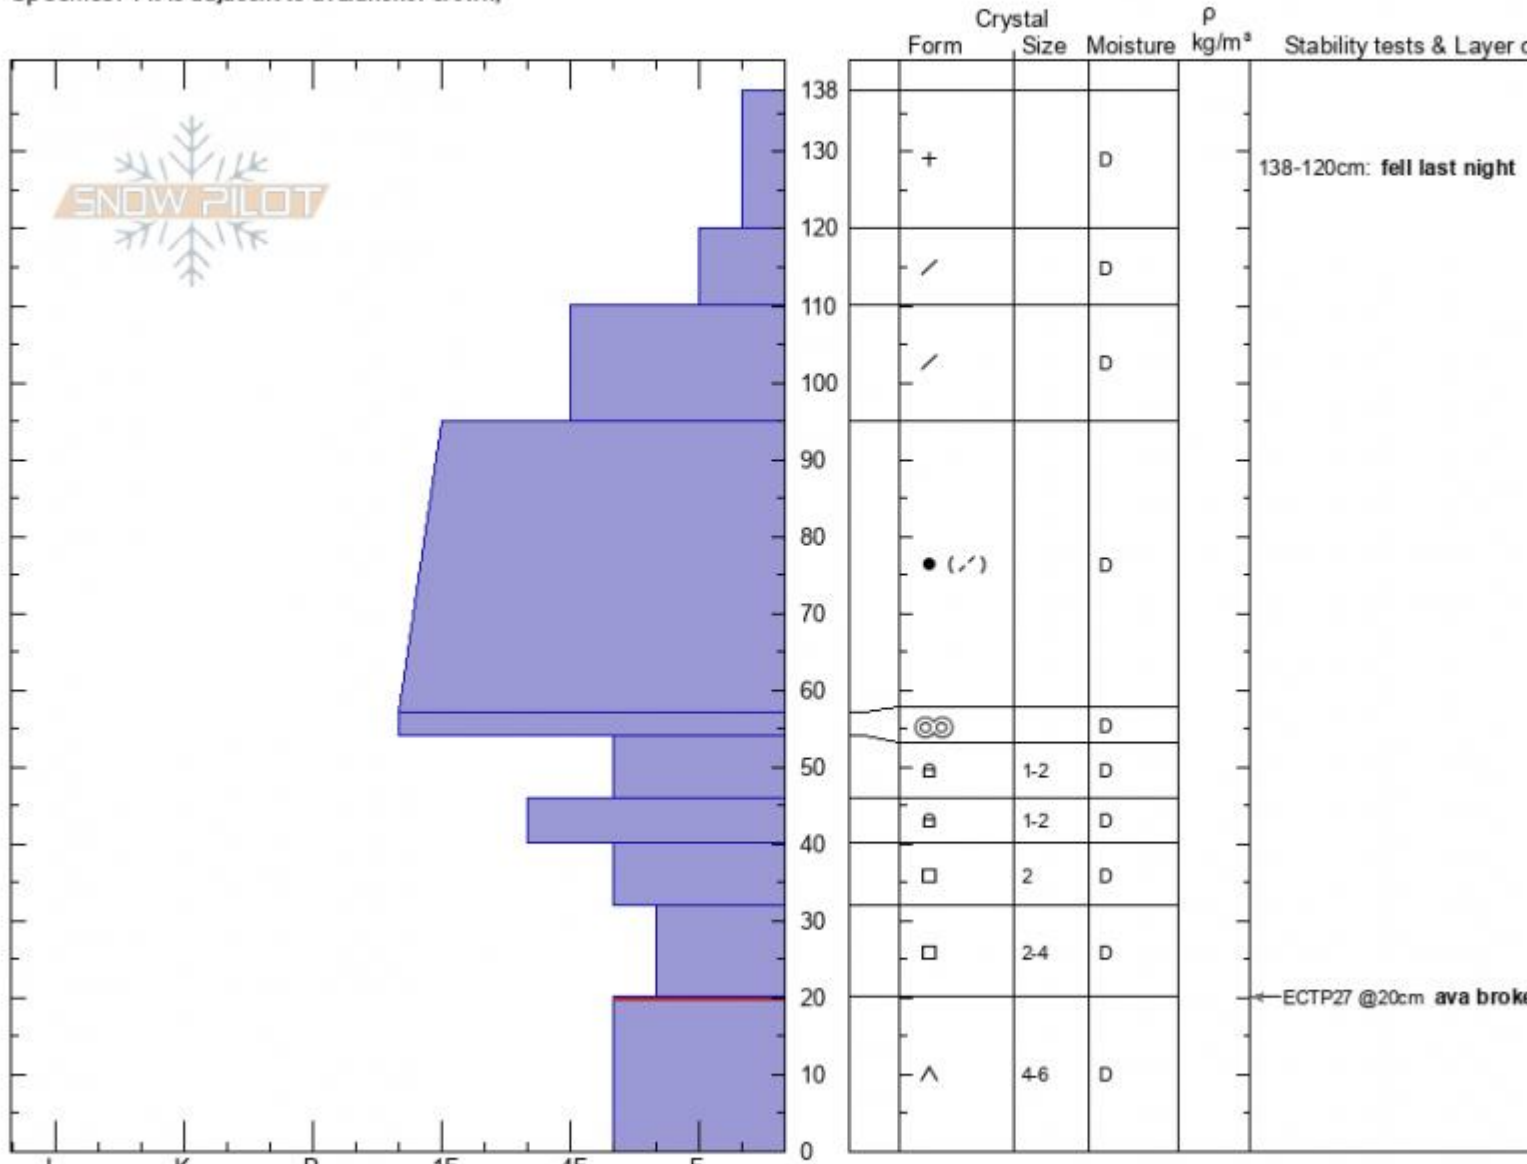

**Beehive Fatality**  
**Madison Range-N**  
**MT**

Elevation: **9200 ft**  
 Aspect: **270°**

Specifics: Pit is adjacent to avalanche: crown;

**Doug Chabot-Admin**  
**02/15/2021 - 11:50am**  
 Co-ord: **45.32733N, -111.38312W**  
 Slope Angle: **40°**  
 Wind Loading: **previous**

Stability:  
 Air Temperature: **-9°C**  
 Sky Cover: **OVC**  
 Precipitation: **S1**  
 Wind: **Calm**

HS: **138** Layer Notes:  
 138-120cm: **fell last night**  
 20-0cm: **Problematic layer**

Notes: This snowpit was part of the accident investigation of an avalanche that occurred on 2/14/2021. 1 splitboarder was killed.

Advisory Region  
 Northern Madison  
 Longitude  
 -111.39W  
 Latitude  
 45.34N

**Avalanche Details:** [Splitboarder triggered, caught and killed in Beehive](#)  
 Northern Madison, 2021-02-16