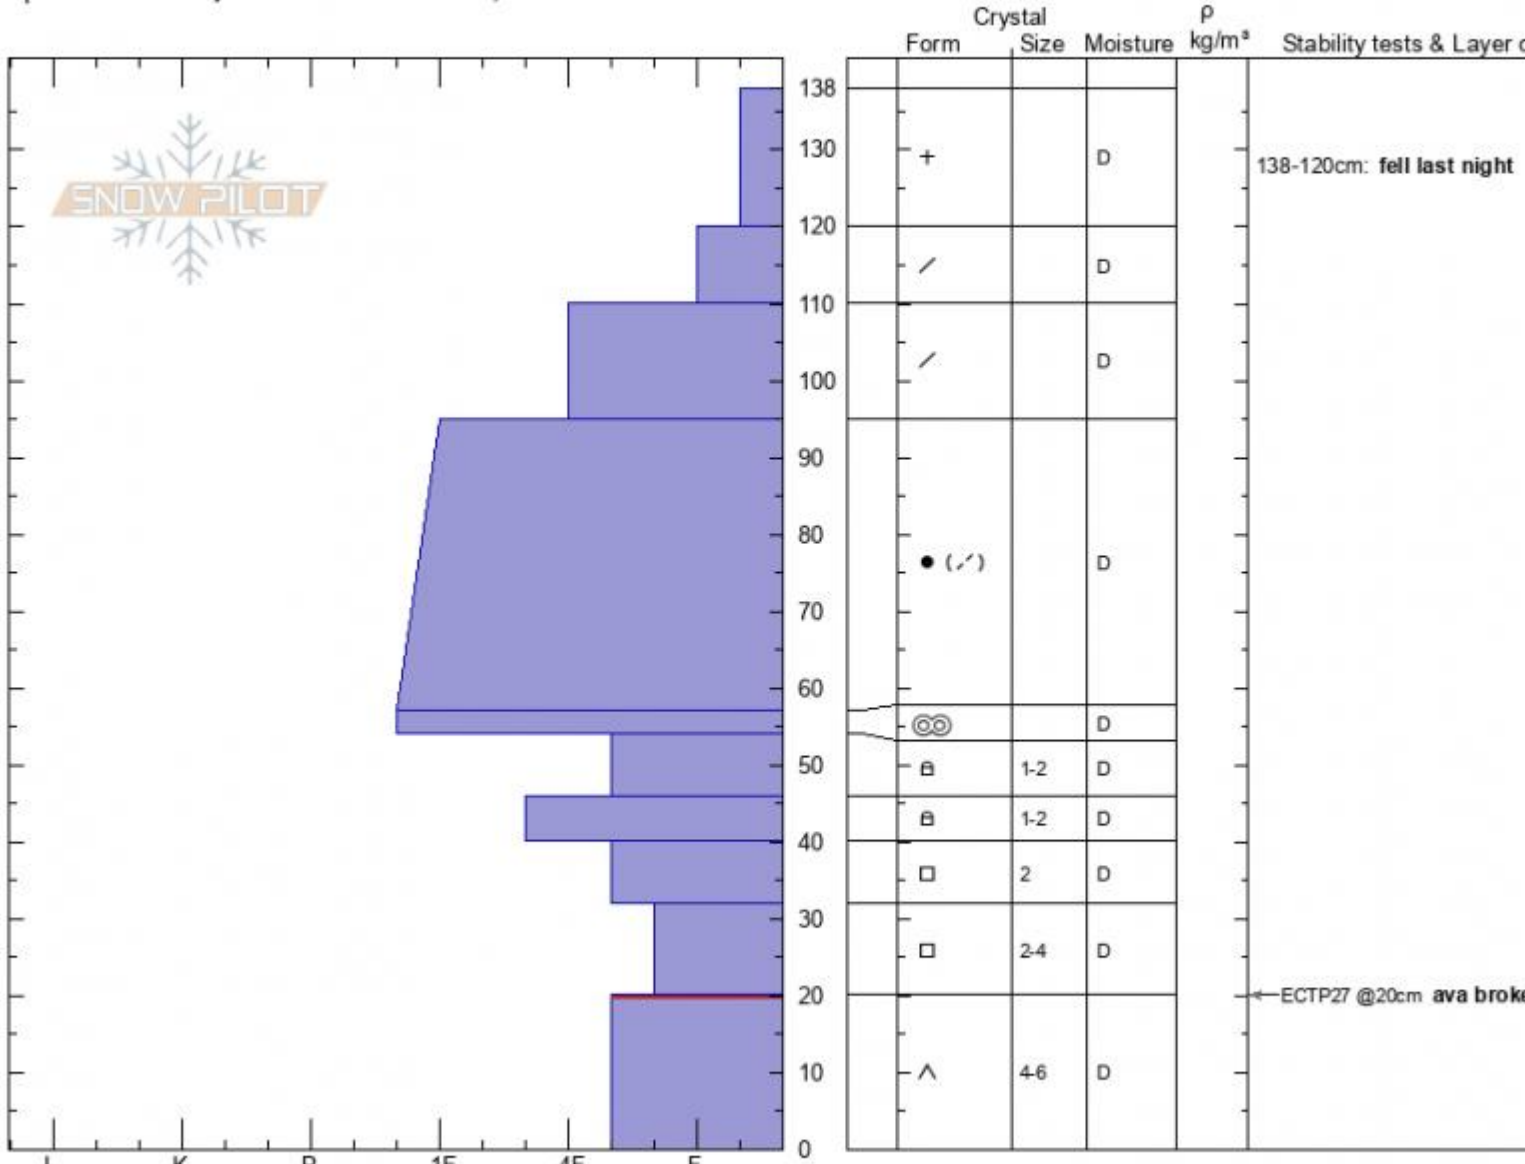

Beehive Fatality
Madison Range-N
MT

Elevation: **9200 ft**
 Aspect: **270°**
 Specifics: Pit is adjacent to avalanche: crown;

Doug Chabot-Admin
02/15/2021 - 11:50am
 Co-ord: **45.32733N, -111.38312W**
 Slope Angle: **40°**
 Wind Loading: **previous**

Stability:
 Air Temperature: **-9°C**
 Sky Cover: **OVC**
 Precipitation: **S1**
 Wind: **Calm**

HS: **138** Layer Notes:
 138-120cm: **fell last night**
 20-0cm: **Problematic layer**

Notes: This snowpit was part of the accident investigation of an avalanche that occurred on 2/14/2021. 1 splitboarder was killed.

Advisory Region
 Northern Madison
 Longitude
 -111.39W
 Latitude
 45.34N

Avalanche Details: [Splitboarder triggered, caught and killed in Beehive](#)
 Northern Madison, 2021-02-16