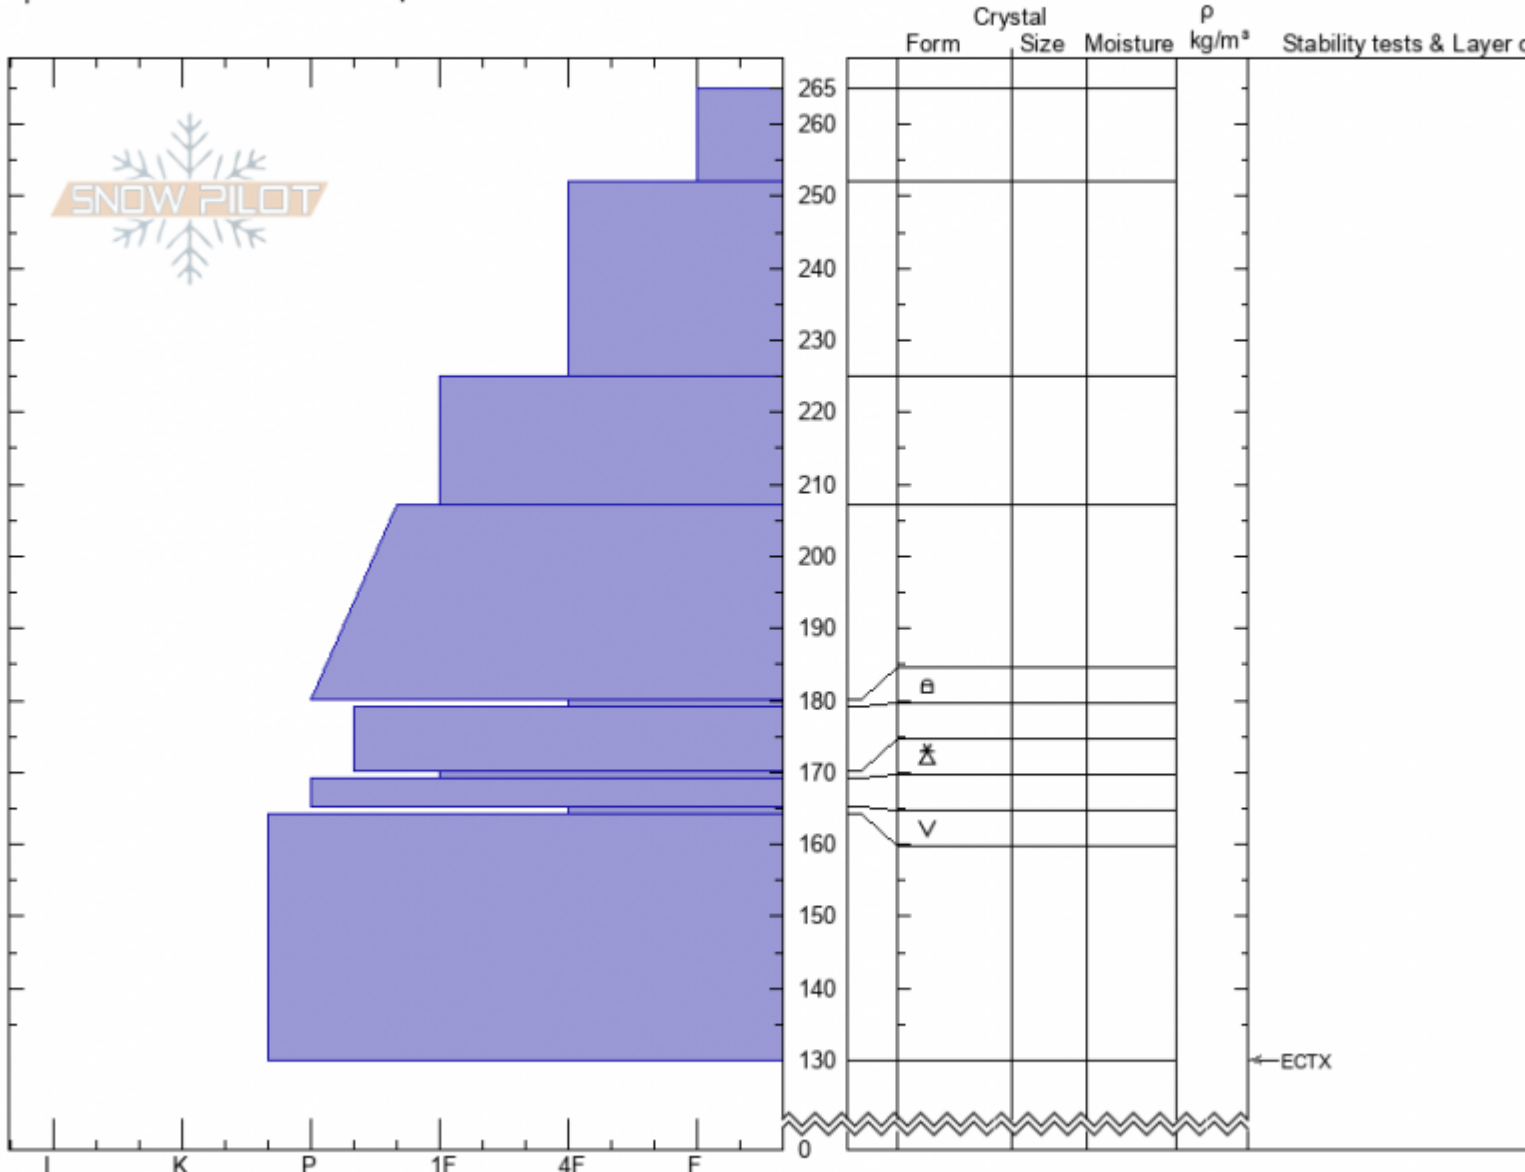

Almost Died
Cooke City
MT
 Elevation: **9544 ft**
 Aspect: **35°**
 Specifics: **Snowmobile tracks on slope**

Doug Chabot-Admin
02/13/2021 - 12:50pm
 Co-ord: **45.04981N, -109.93228W**
 Slope Angle: **27°**
 Wind Loading:

Stability: **good**
 Air Temperature: **-18°C**
 Sky Cover: **FEW**
 Precipitation: **NO**
 Wind: **Calm**

HS: **265** Layer Notes:

Notes: Surface hoar layer at 164 cm does not seem to be a player anymore. After the ECTX I pried the block and it did not break on any of the "we

Advisory Region
 Cooke City
 Longitude
 -109.95W
 Latitude
 45.06N
 Cooke City, 2021-02-13