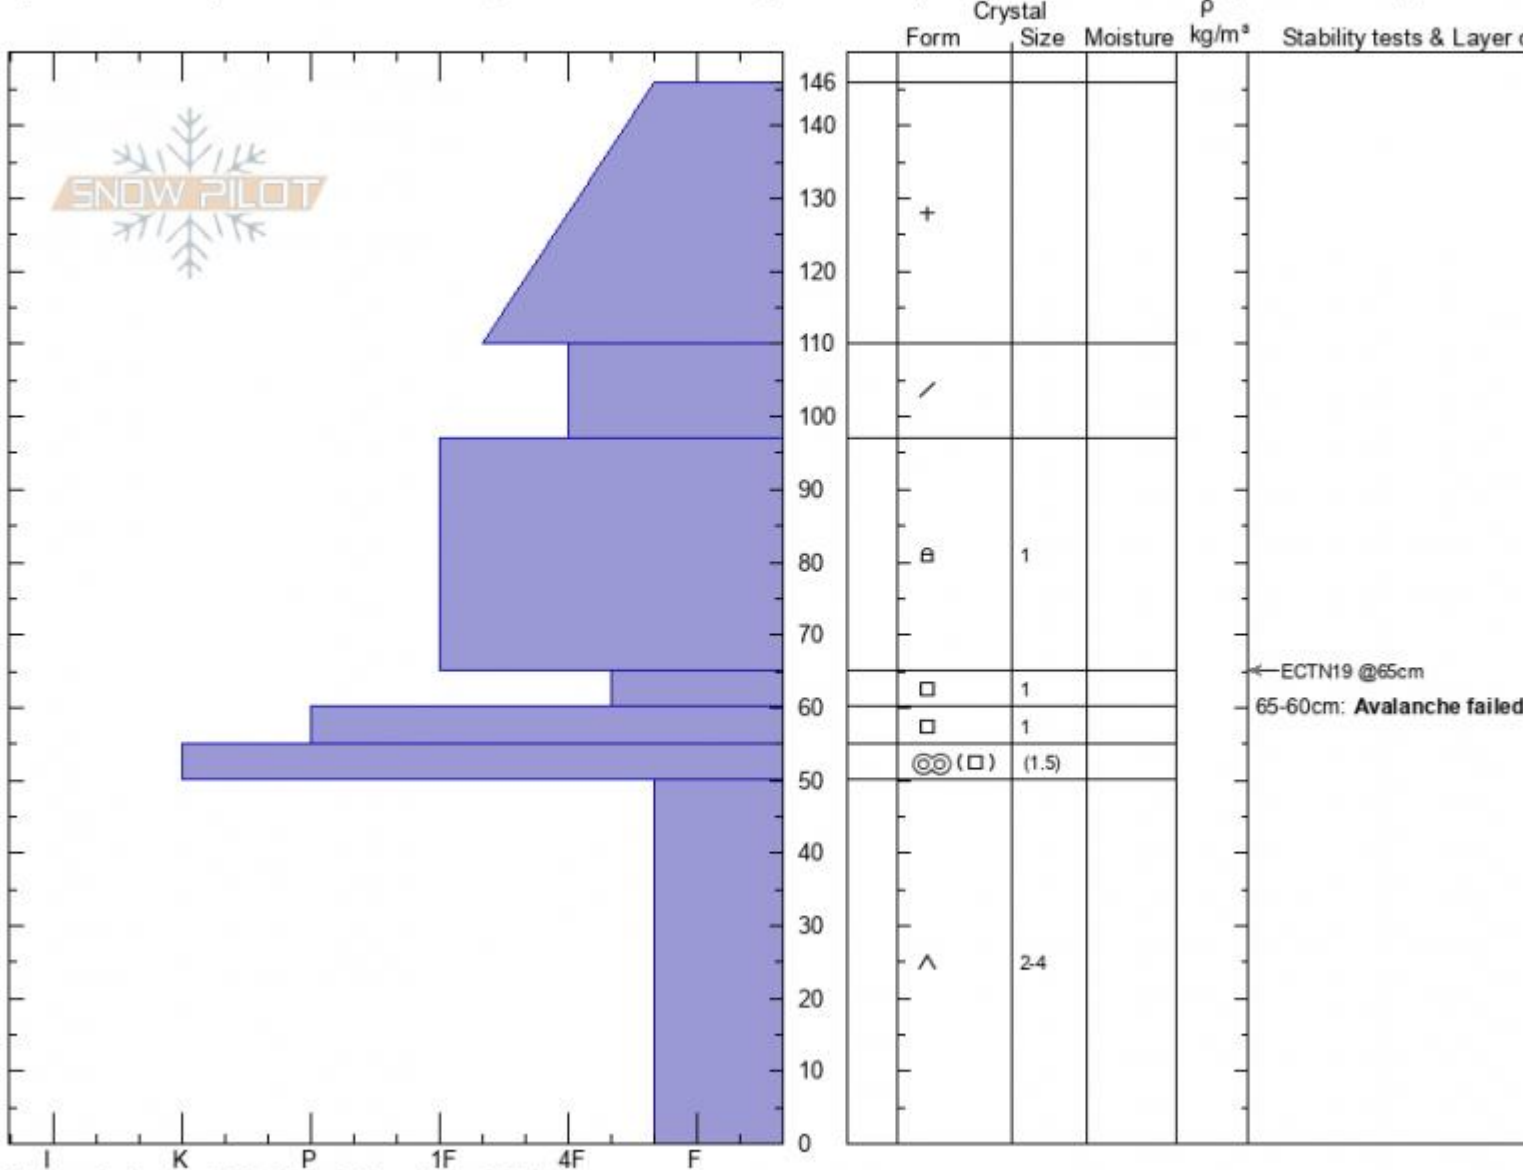

Big Cut Crown Profile
Madison Range-N
MT
 Elevation: **8109 ft**
 Aspect: **20°**

Dave Zinn
02/09/2021 - 12:00pm
 Co-ord: **45.22439N, -111.41820W**
 Slope Angle: **38°**
 Wind Loading: **no**

Stability: **poor**
 Air Temperature:
 Sky Cover: **CLR**
 Precipitation: **NO**
 Wind: **Calm**

HS: 146 Layer Notes:
 65-60cm: **Avalanche failed here**
 50-0cm: **Problematic layer**

Specifics: Pit is adjacent to avalanche: crown; Recent avalanche activity on similar slopes; Recent avalanche activity on different slopes

Notes: Avalanche: 150' wide x 200' vertical x 2.5' deep
 Remote trigger from flat terrain 10' uphill of crown

Advisory Region
 Northern Madison
 Longitude
 -111.44W
 Latitude
 45.23N
 Northern Madison, 2021-02-11