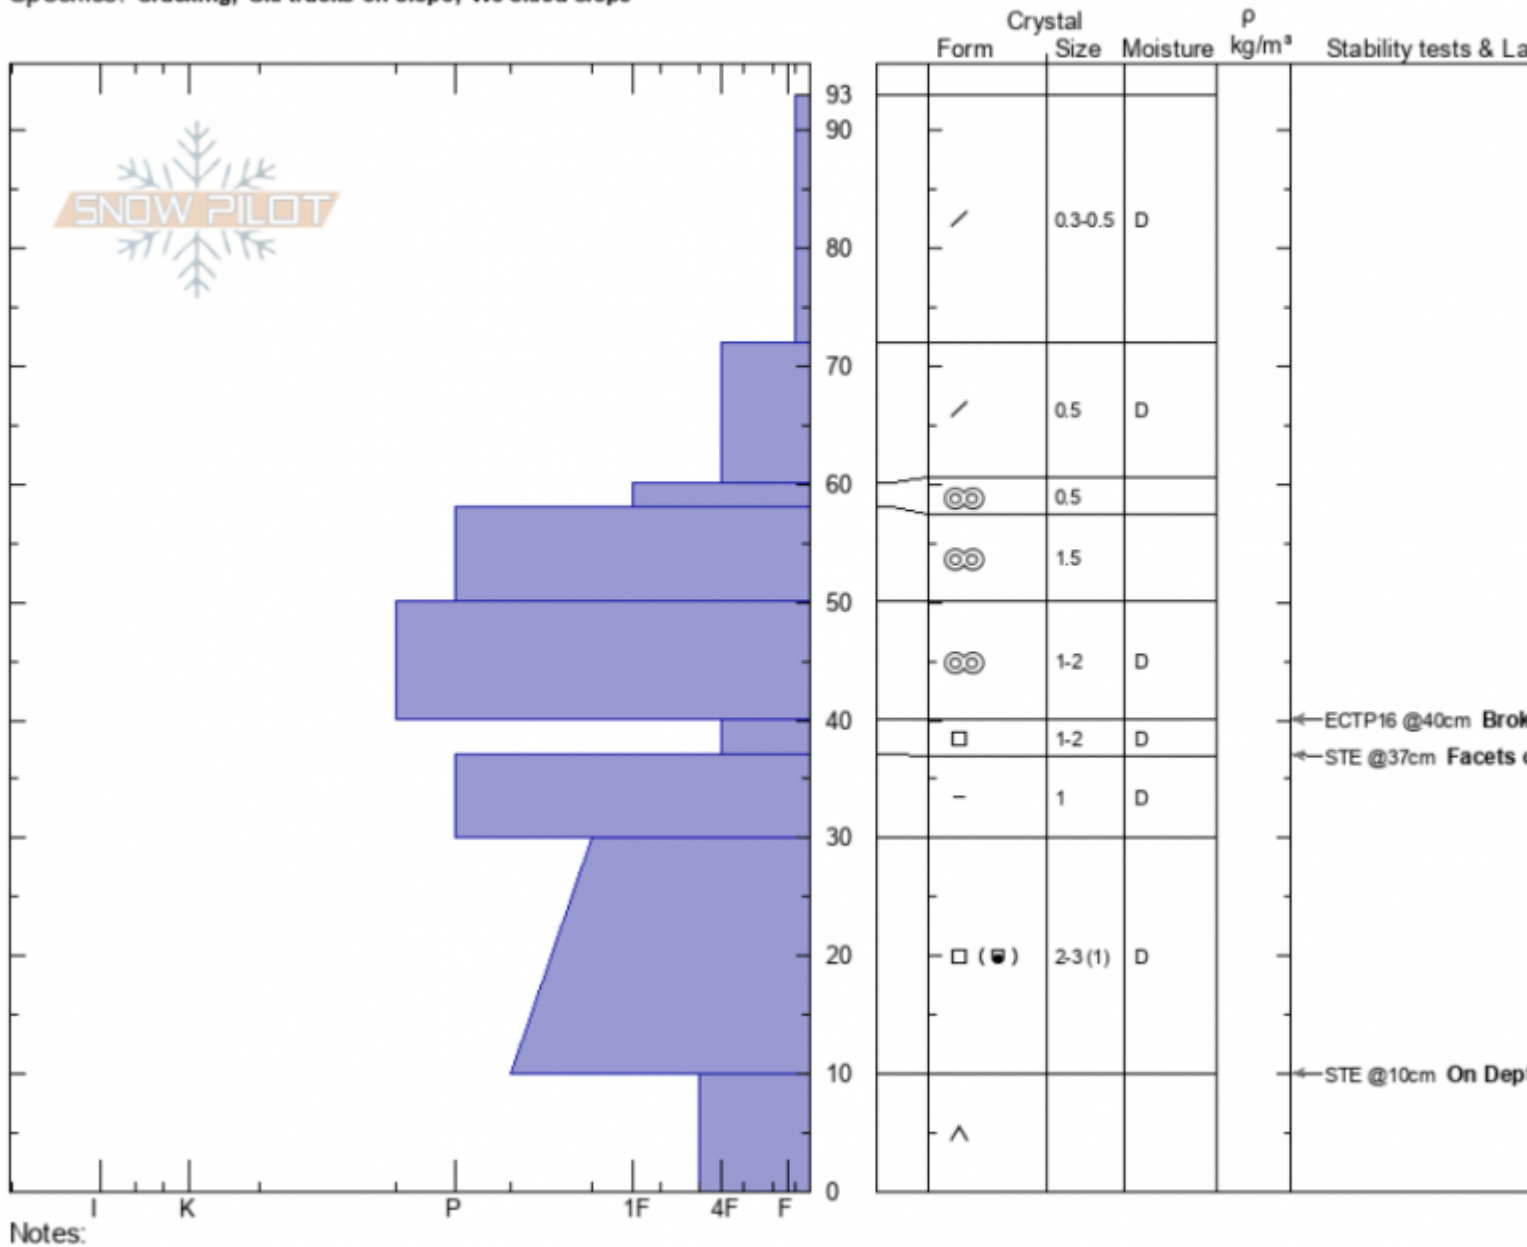

Lick Creek  
Gallatin Range-N  
MT

Elevation: 2371 m  
Aspect: SW

Specifics: Cracking; Ski tracks on slope; We skied slope

Owen Miller

02/10/2021 - 5:00pm

Co-ord: 45.51873N, -110.95620W

Slope Angle: 20°

Wind Loading: no

Stability:

Air Temperature: -12°C

Sky Cover: FEW

Precipitation: NO

Wind: Calm

HS: 93

PS: 40

Layer Notes:

40-37cm: Problematic layer

Advisory Region  
Northern Gallatin  
Longitude  
-110.96W  
Latitude  
45.52N  
Northern Gallatin, 2021-02-11