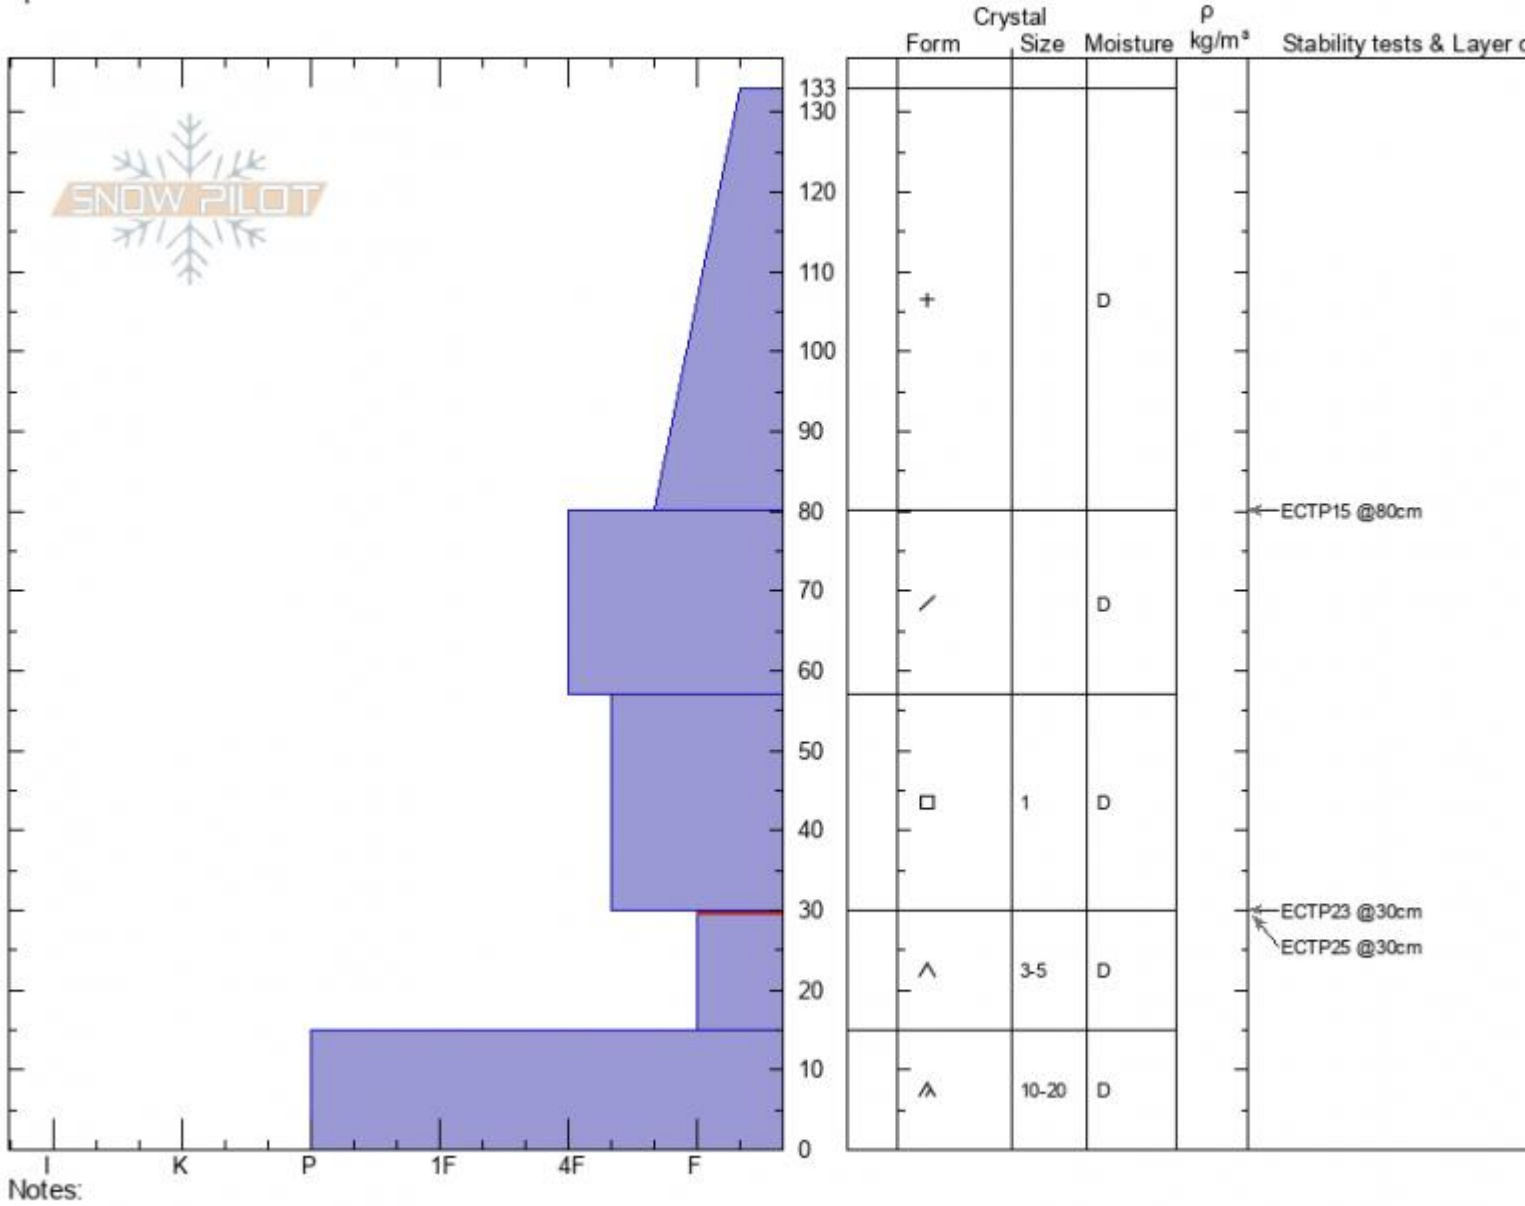

Mt Ellis N Ridge
Gallatin Range-N
MT
 Elevation: **7411 ft**
 Aspect: **30°**
 Specifics:

Doug Chabot-Admin
02/08/2021 - 12:30am
 Co-ord: **45.59007N, -110.96076W**
 Slope Angle: **25°**
 Wind Loading: **no**

Stability: **poor**
 Air Temperature: **-9°C**
 Sky Cover: **OVC**
 Precipitation: **S-1**
 Wind: **Calm**

HS: **133** Layer Notes:
 PF: **110** 30-15cm: **Problematic layer**

Advisory Region
 Northern Gallatin
 Longitude
 -110.96W
 Latitude
 45.58N
 Northern Gallatin, 2021-02-08