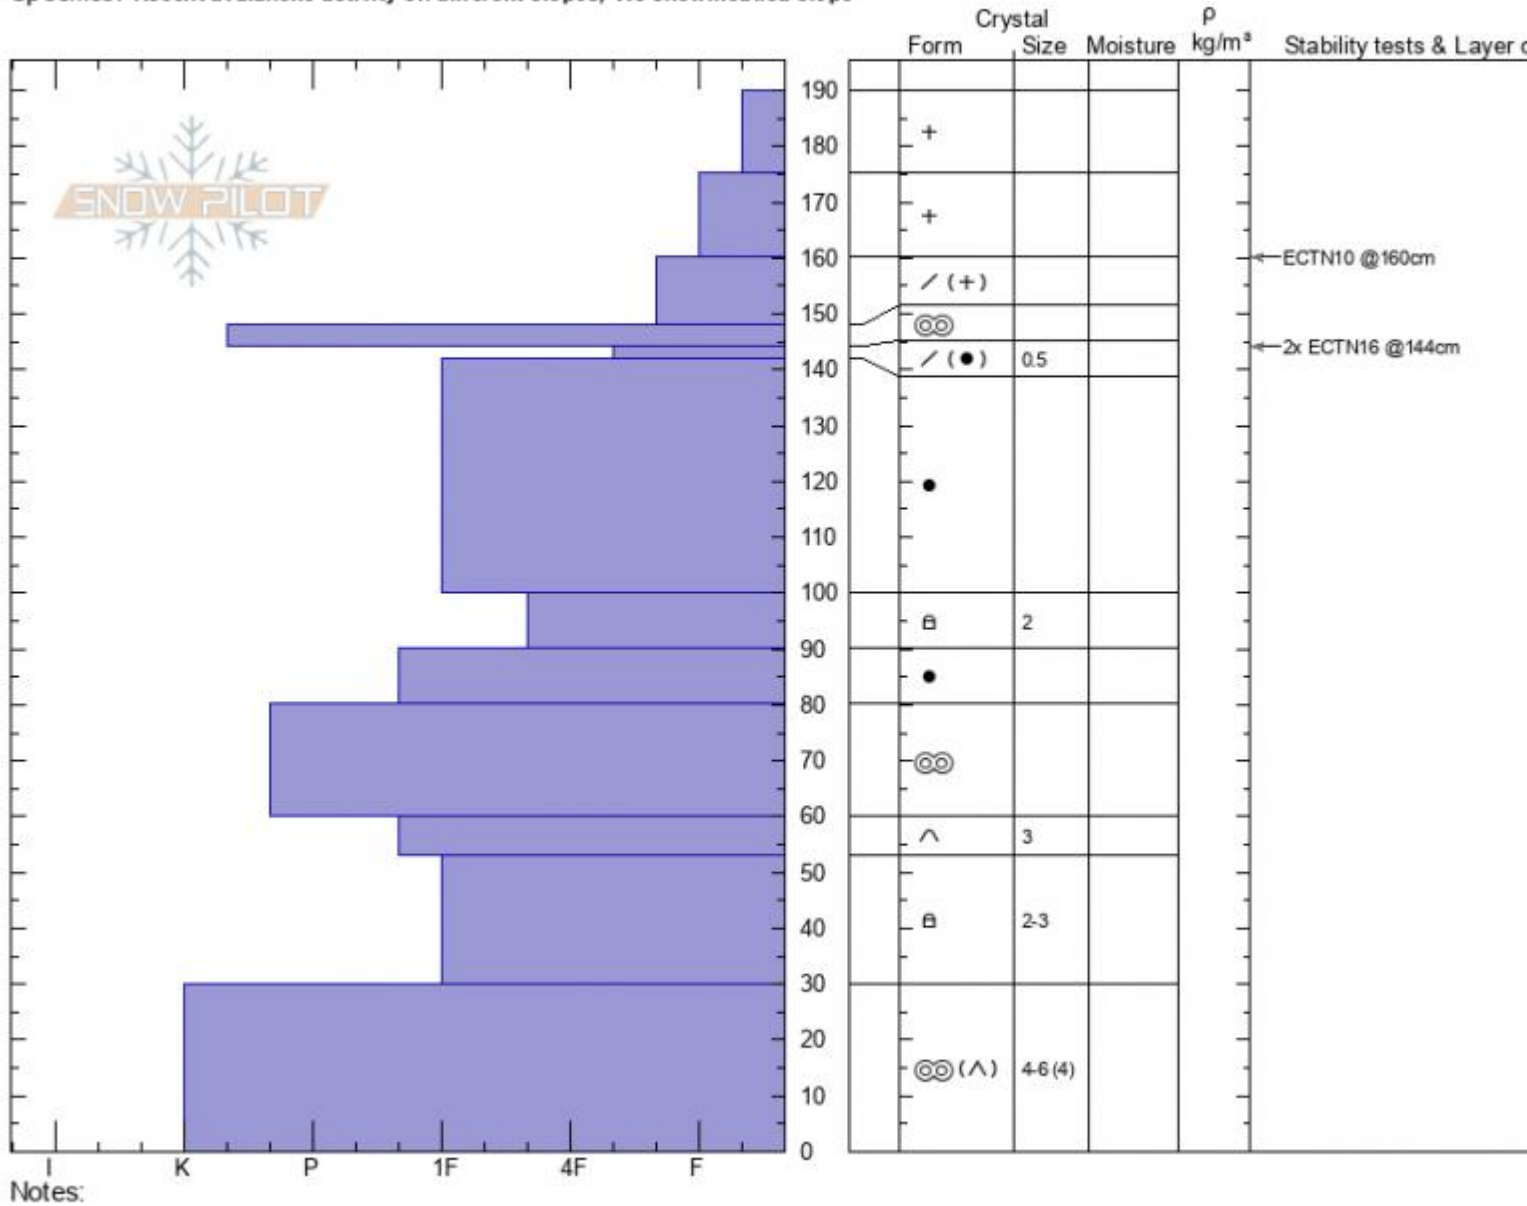

**Scotch Bonnet SE ridge** Alex Marienthal  
**Cooke City** 02/05/2021 - 12:30pm  
**MT** Co-ord: 45.07005N, -109.94341W  
 Elevation: 9740 ft Slope Angle: 27°  
 Aspect: 160° Wind Loading:  
 Specifics: Recent avalanche activity on different slopes; We snowmobiled slope

Stability: **fair** HS: 190 Layer Notes:  
 Air Temperature:  
 Sky Cover: **OVC**  
 Precipitation: **S2**  
 Wind: **Light Breeze**

Advisory Region  
 Cooke City  
 Longitude  
 -109.95W  
 Latitude  
 45.06N  
 Cooke City, 2021-02-07