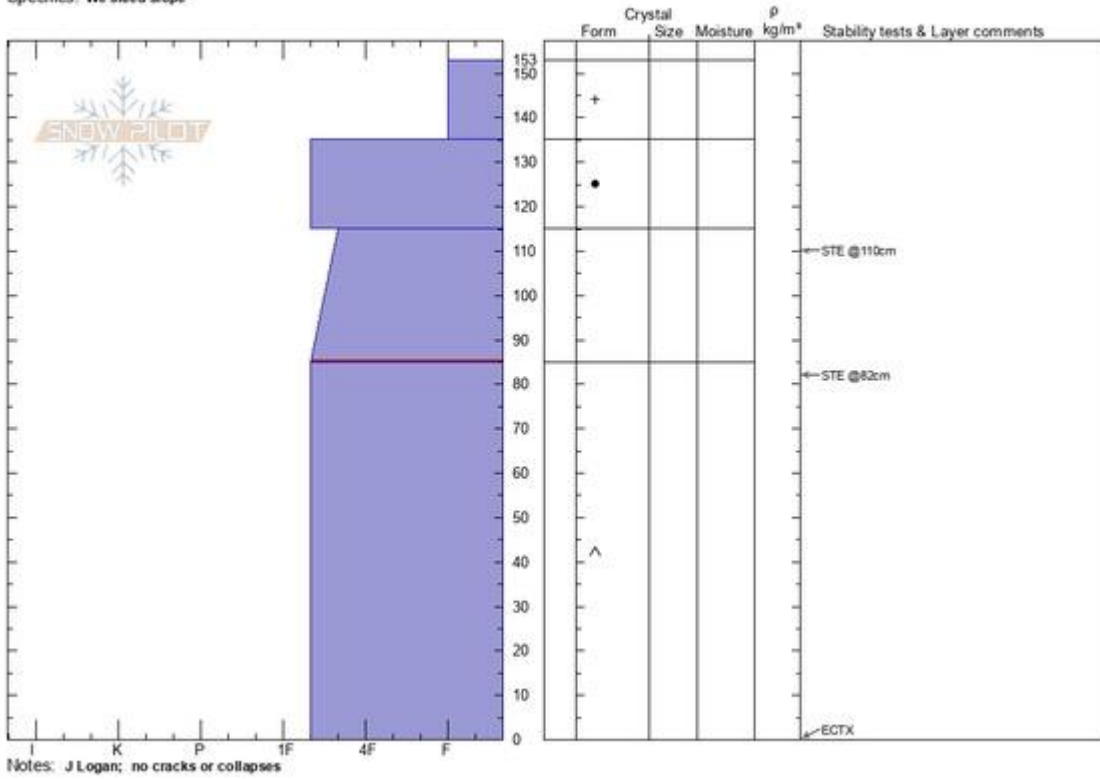

**Thursday Pit**  
**Absaroka Range**  
**MT**  
 Elevation: **9164 ft**  
 Aspect: **305°**  
 Specifics: **We skied slope**

**Don Carroll**  
**02/05/2021 - 12:00pm**  
 Co-ord: **45.00567N, -109.91657W**  
 Slope Angle: **32°**  
 Wind Loading: **no**

Stability: **good**  
 Air Temperature:  
 Sky Cover: **OVC**  
 Precipitation: **S-1**  
 Wind: **Light Breeze**

Layer Notes:  
 115-85cm: **Problematic layer**

Advisory Region  
 Cooke City  
 Longitude  
 -109.92W  
 Latitude  
 44.97N  
 Cooke City, 2021-02-06