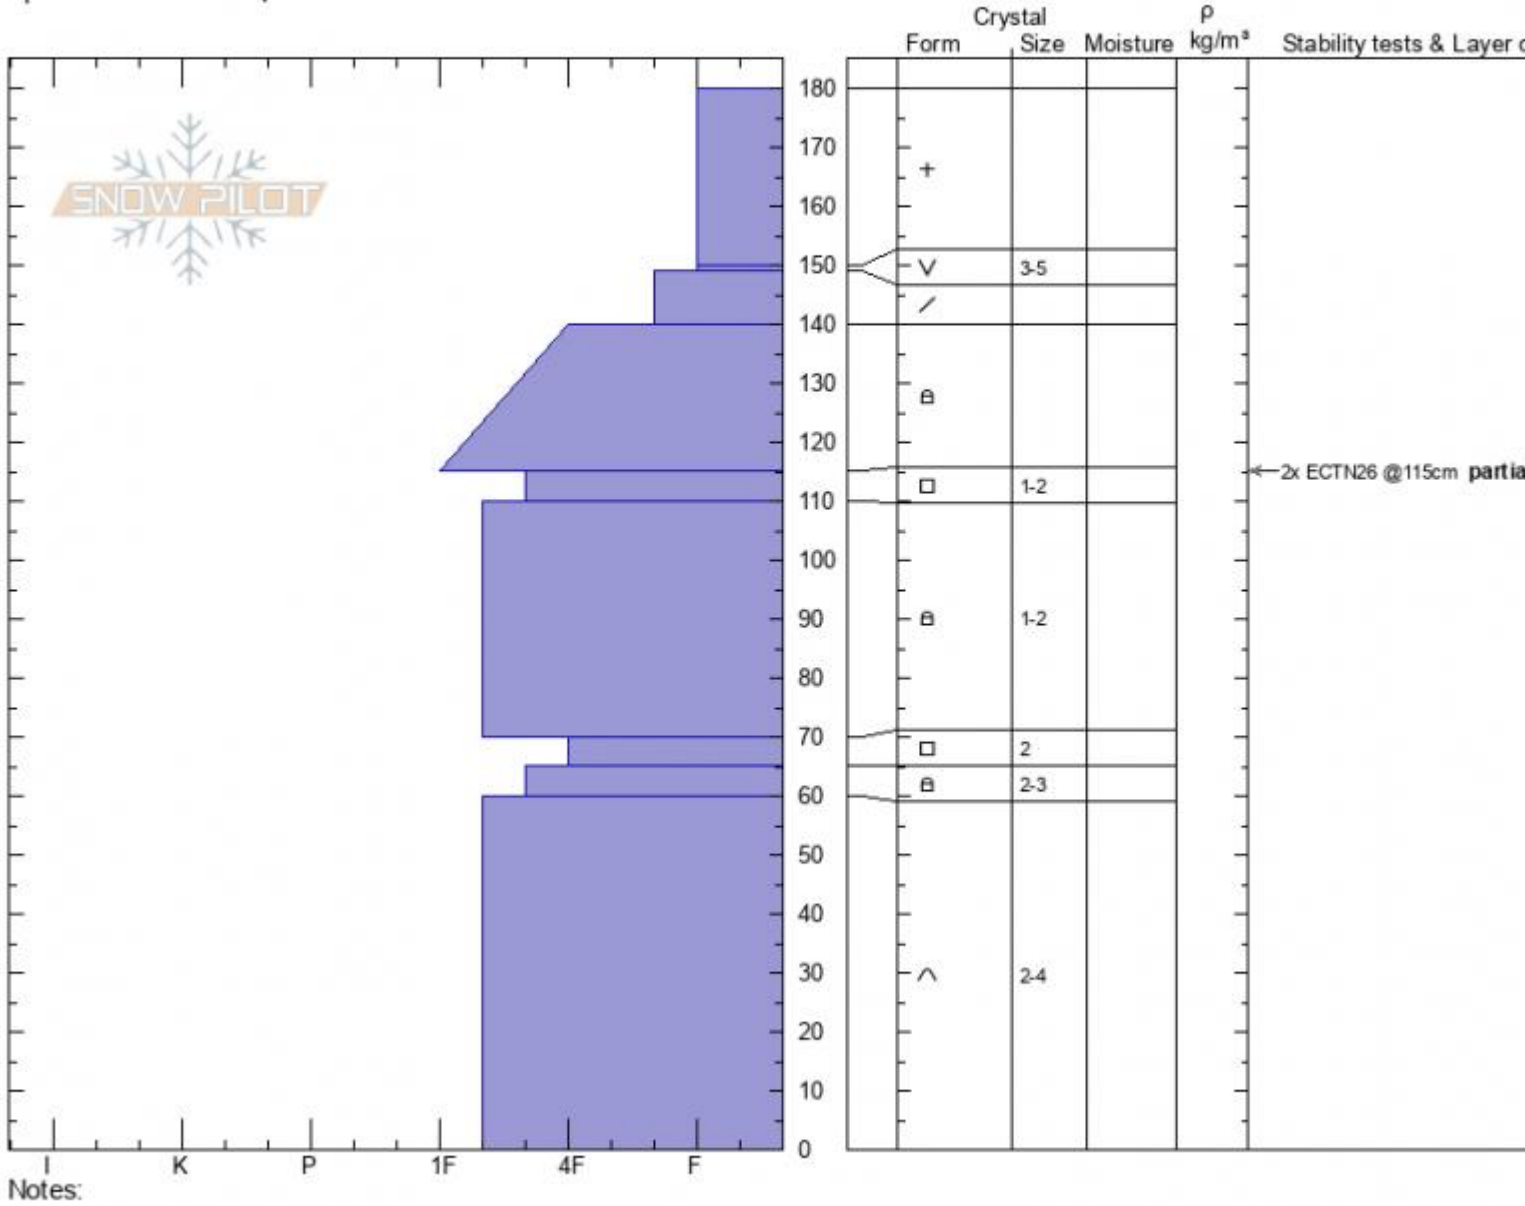

E Republic Ridge
Absaroka Range
MT
 Elevation: **9481 ft**
 Aspect: **100°**
 Specifics: **We skied slope**

Alex Marienthal
02/04/2021 - 3:30pm
 Co-ord: **45.00638N, -109.94410W**
 Slope Angle: **24°**
 Wind Loading: **previous**

Stability: **fair**
 Air Temperature:
 Sky Cover: **OVC**
 Precipitation: **S-1**
 Wind: **Light Breeze**

HS: **180** Layer Notes:
 PF: **40** 70-65cm: **Problematic layer**
 PS: **25**

Advisory Region
 Cooke City
 Longitude
 -109.95W
 Latitude
 45.00N
 Cooke City, 2021-02-04