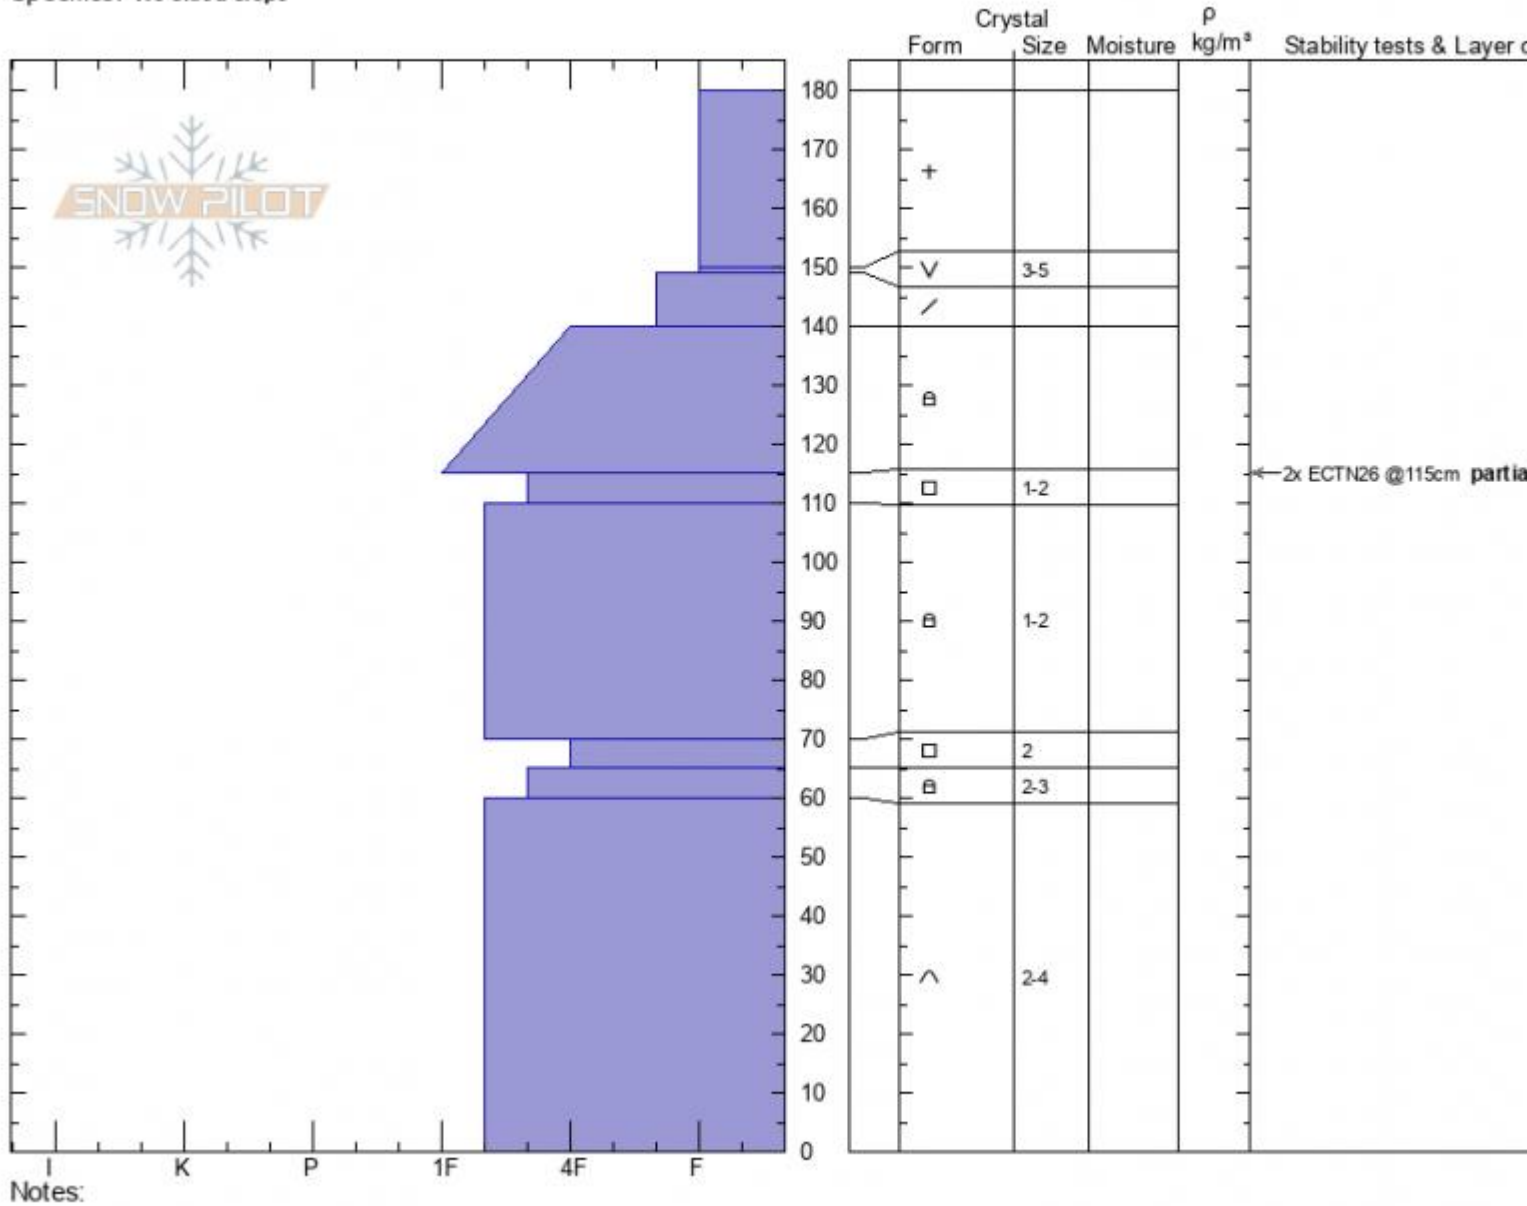

E Republic Ridge
Absaroka Range
MT
 Elevation: **9481 ft**
 Aspect: **100°**
 Specifics: **We skied slope**

Alex Marienthal
02/04/2021 - 3:30pm
 Co-ord: **45.00638N, -109.94410W**
 Slope Angle: **24°**
 Wind Loading: **previous**

Stability: **fair**
 Air Temperature:
 Sky Cover: **OVC**
 Precipitation: **S-1**
 Wind: **Light Breeze**

HS: **180** Layer Notes:
 PF: **40** 70-65cm: **Problematic layer**
 PS: **25**

Advisory Region
 Cooke City
 Longitude
 -109.95W
 Latitude
 45.00N
 Cooke City, 2021-02-04