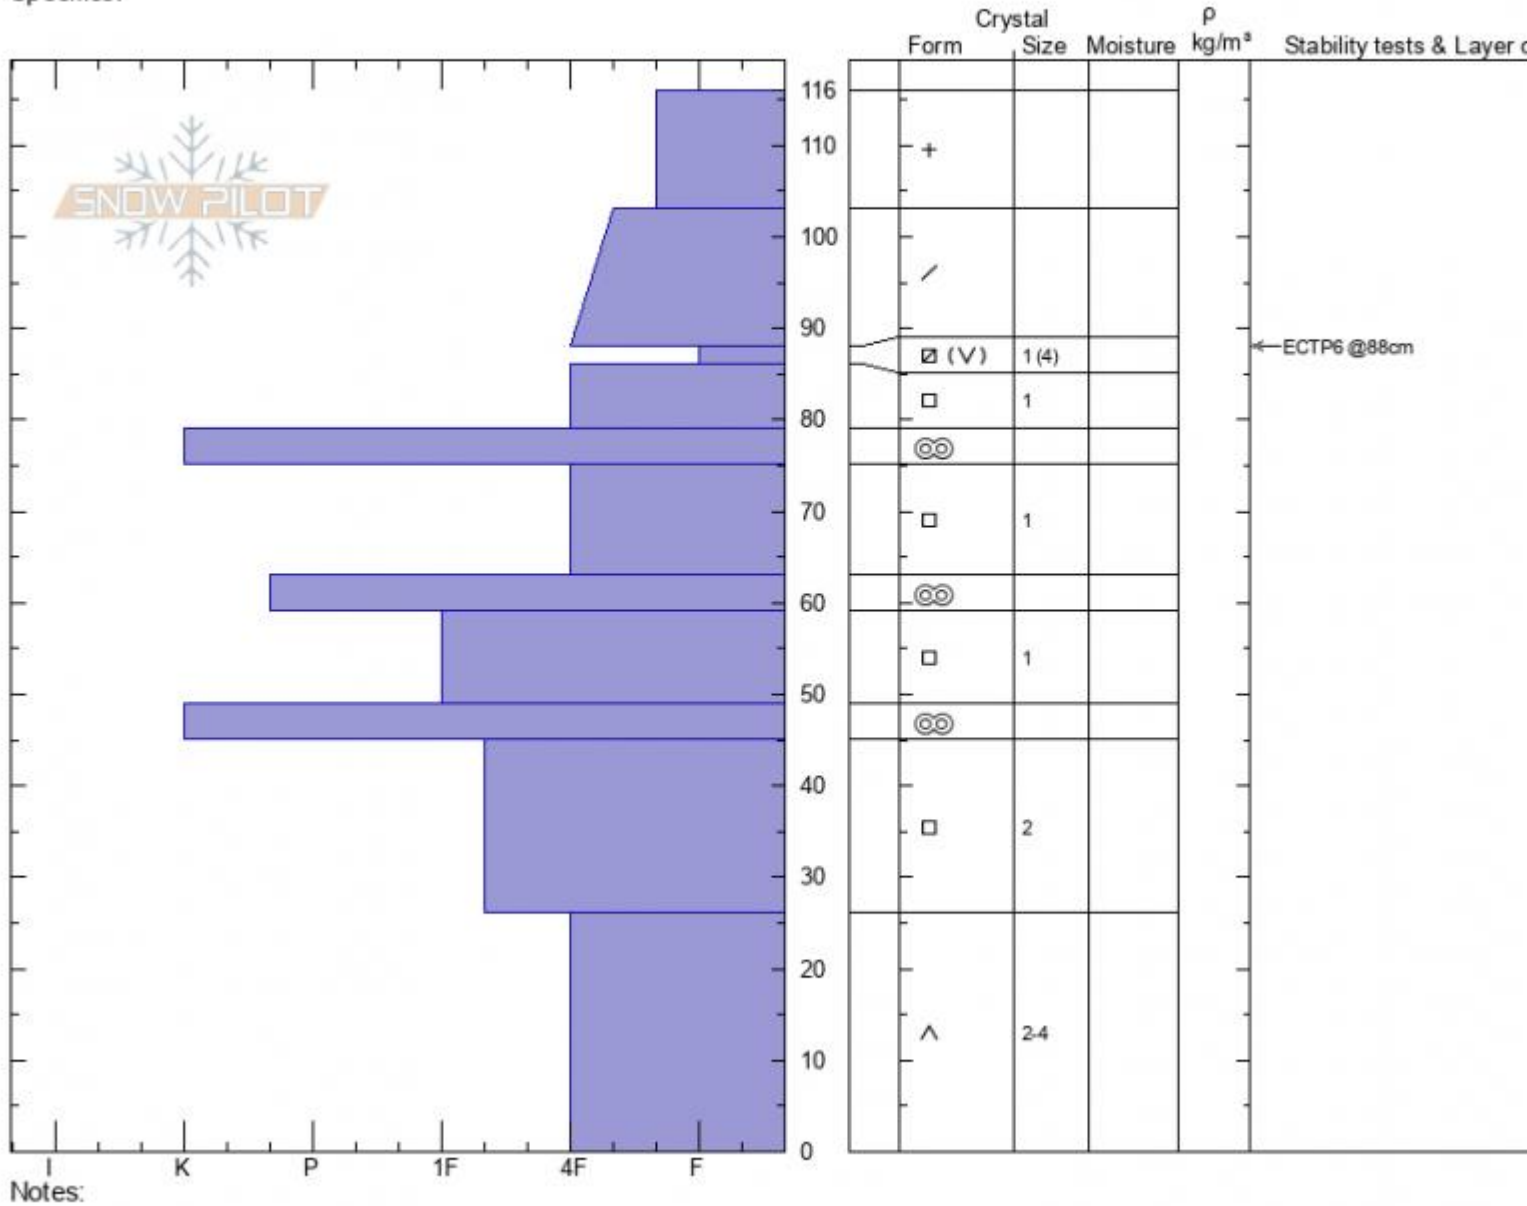

**Beehive S. of Tylers**  
**Madison Range-N**  
**MT**  
 Elevation: **9028 ft**  
 Aspect: **235°**  
 Specifics:

**Dave Zinn**  
**02/04/2021 - 11:20am**  
 Co-ord: **45.32156N, -111.38154W**  
 Slope Angle: **24°**  
 Wind Loading: **previous**

Stability: **good**  
 Air Temperature: **-11°C**  
 Sky Cover: **BKN**  
 Precipitation: **S-1**  
 Wind: **NW Moderate**

HS: **116** Layer Notes:  
 PF: **100** 88-86cm: **Problematic layer**

Advisory Region  
 Northern Madison  
 Longitude  
 -111.38W  
 Latitude  
 45.32N  
 Northern Madison, 2021-02-04