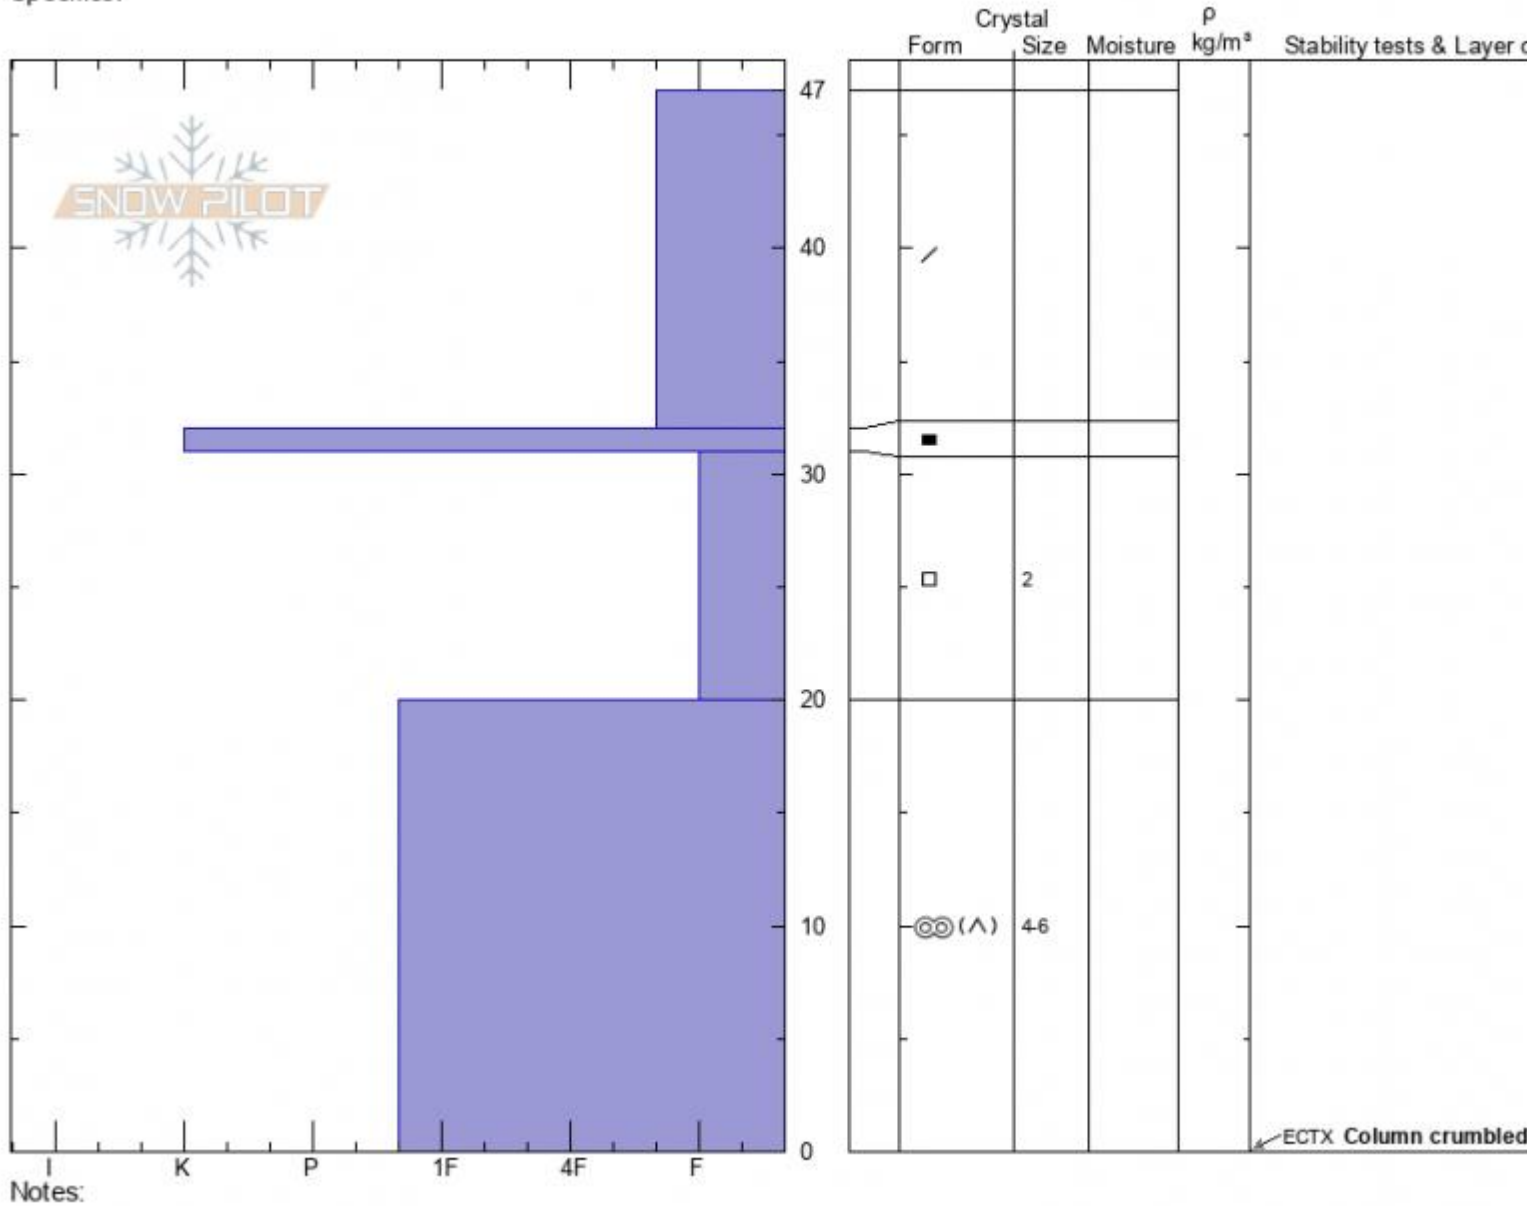

Throne North
Bridger Range
MT
 Elevation: **8400 ft**
 Aspect: **330°**
 Specifics:

Ian Hoyer
02/02/2021 - 1:00pm
 Co-ord: **45.88258N, -110.95235W**
 Slope Angle: **17°**
 Wind Loading: **no**

Stability:
 Air Temperature:
 Sky Cover: **CLR**
 Precipitation: **NO**
 Wind: **N Light Breeze**

HS: 47 Layer Notes:
 31-20cm: **Problematic layer**

Advisory Region
 Bridger Range
 Longitude
 -110.95W
 Latitude
 45.88N
 Bridger Range, 2021-02-02