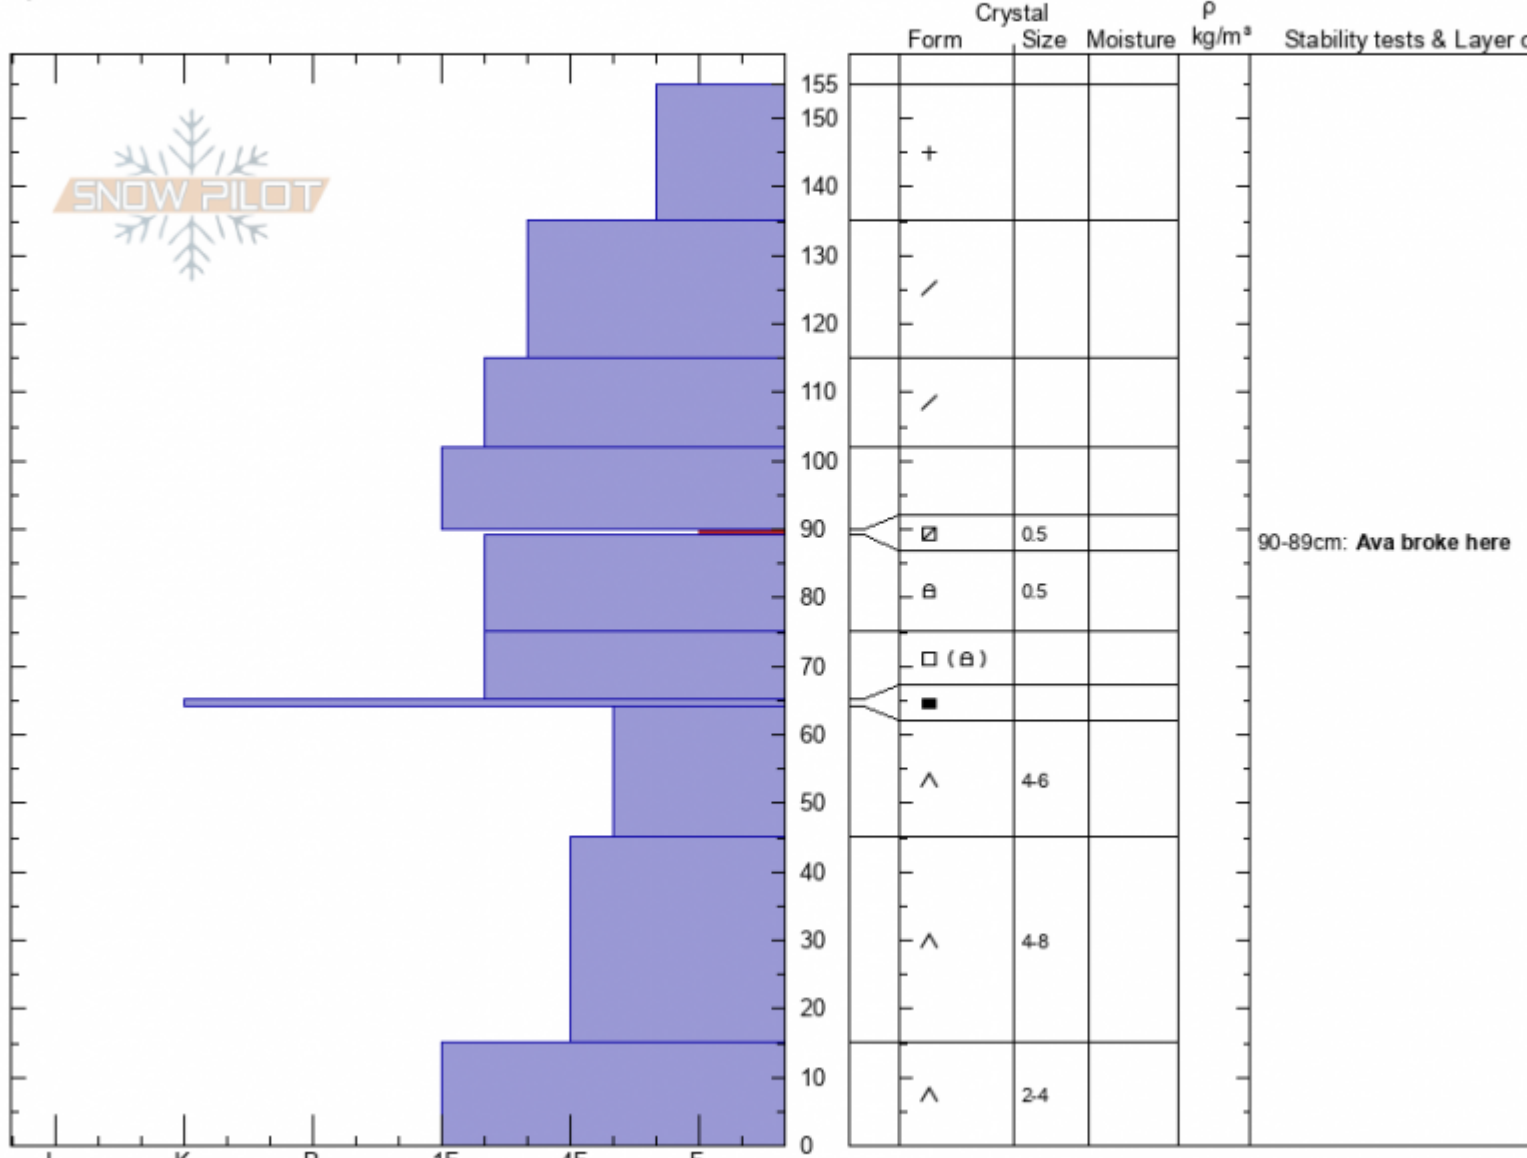

Low Lionhead Corner
Henry Mtns
MT

Elevation: 8496 ft
Aspect: 70°

Doug Chabot-Admin
02/01/2021 - 1:15pm
Co-ord: 44.74010N, -111.31545W
Slope Angle: 37°
Wind Loading: no

Stability: fair
Air Temperature: -3°C
Sky Cover: CLR
Precipitation: NO
Wind: Calm

HS: 155
Layer Notes:
90-89cm: Ava broke here
90-89cm: Problematic layer

Specifics: Pit is adjacent to avalanche: crown; Recent avalanche activity on similar slopes; Recent avalanche activity on different slopes

Notes: Avalanche was 2' deep, 500' wide and 250' vertical. It was 37 degrees steep. It likely released naturally on 1/29 or 1/30.

Advisory Region
Lionhead Range
Longitude
-111.32W
Latitude
44.73N

Avalanche Details: [Major avalanche cycle](#)
Lionhead Range, 2021-02-01