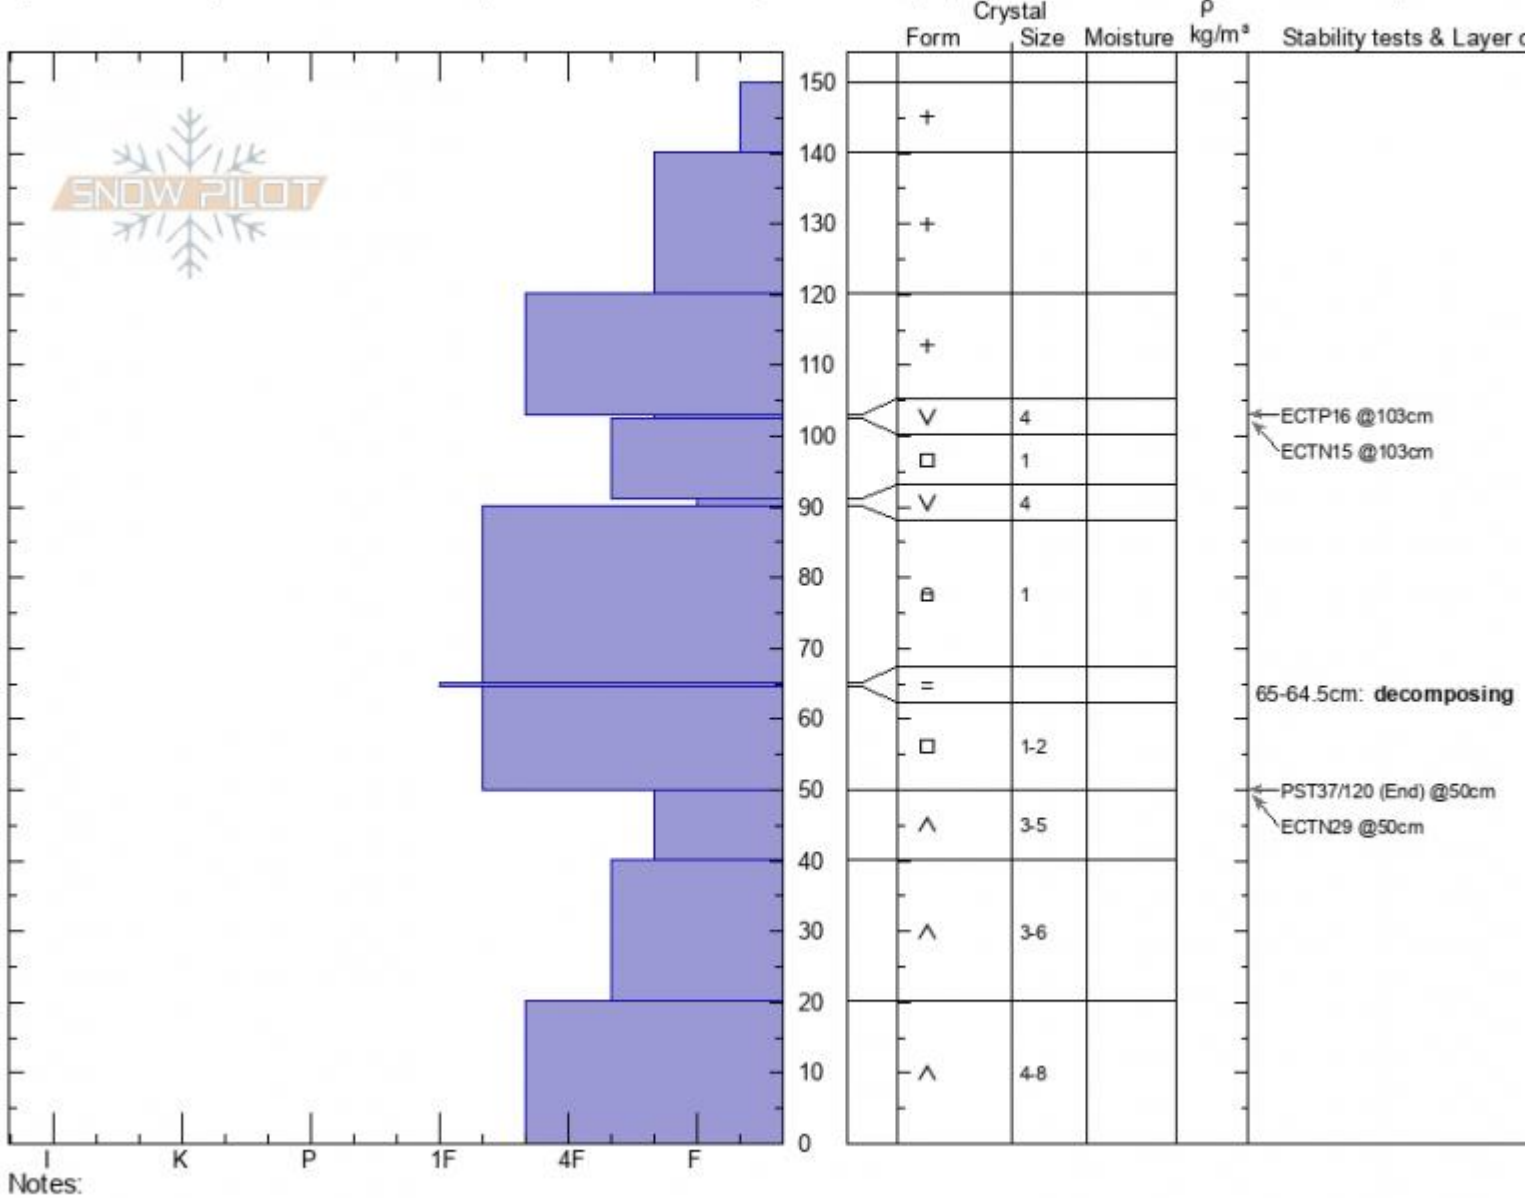

Carrot Basin Avalanche
Madison Range-S
MT

Elevation: **9197 ft**
 Aspect: **310°**

Alex Marienthal
01/31/2021 - 11:50am
 Co-ord: **44.95637N, -111.32629W**
 Slope Angle: **25°**
 Wind Loading:

Stability: **poor**
 Air Temperature: **-8°C**
 Sky Cover: **SCT**
 Precipitation: **NO**
 Wind: **Calm**

HS: **150** Layer Notes:
 65-64.5cm: **decomposing**
 65-64.5cm: **Problematic layer**

Specifics: Pit is adjacent to avalanche: other; Recent avalanche activity on similar slopes; Recent avalanche activity on different slopes

Advisory Region
 Southern Madison
 Longitude
 -111.31W
 Latitude
 44.96N
 Southern Madison, 2021-01-31