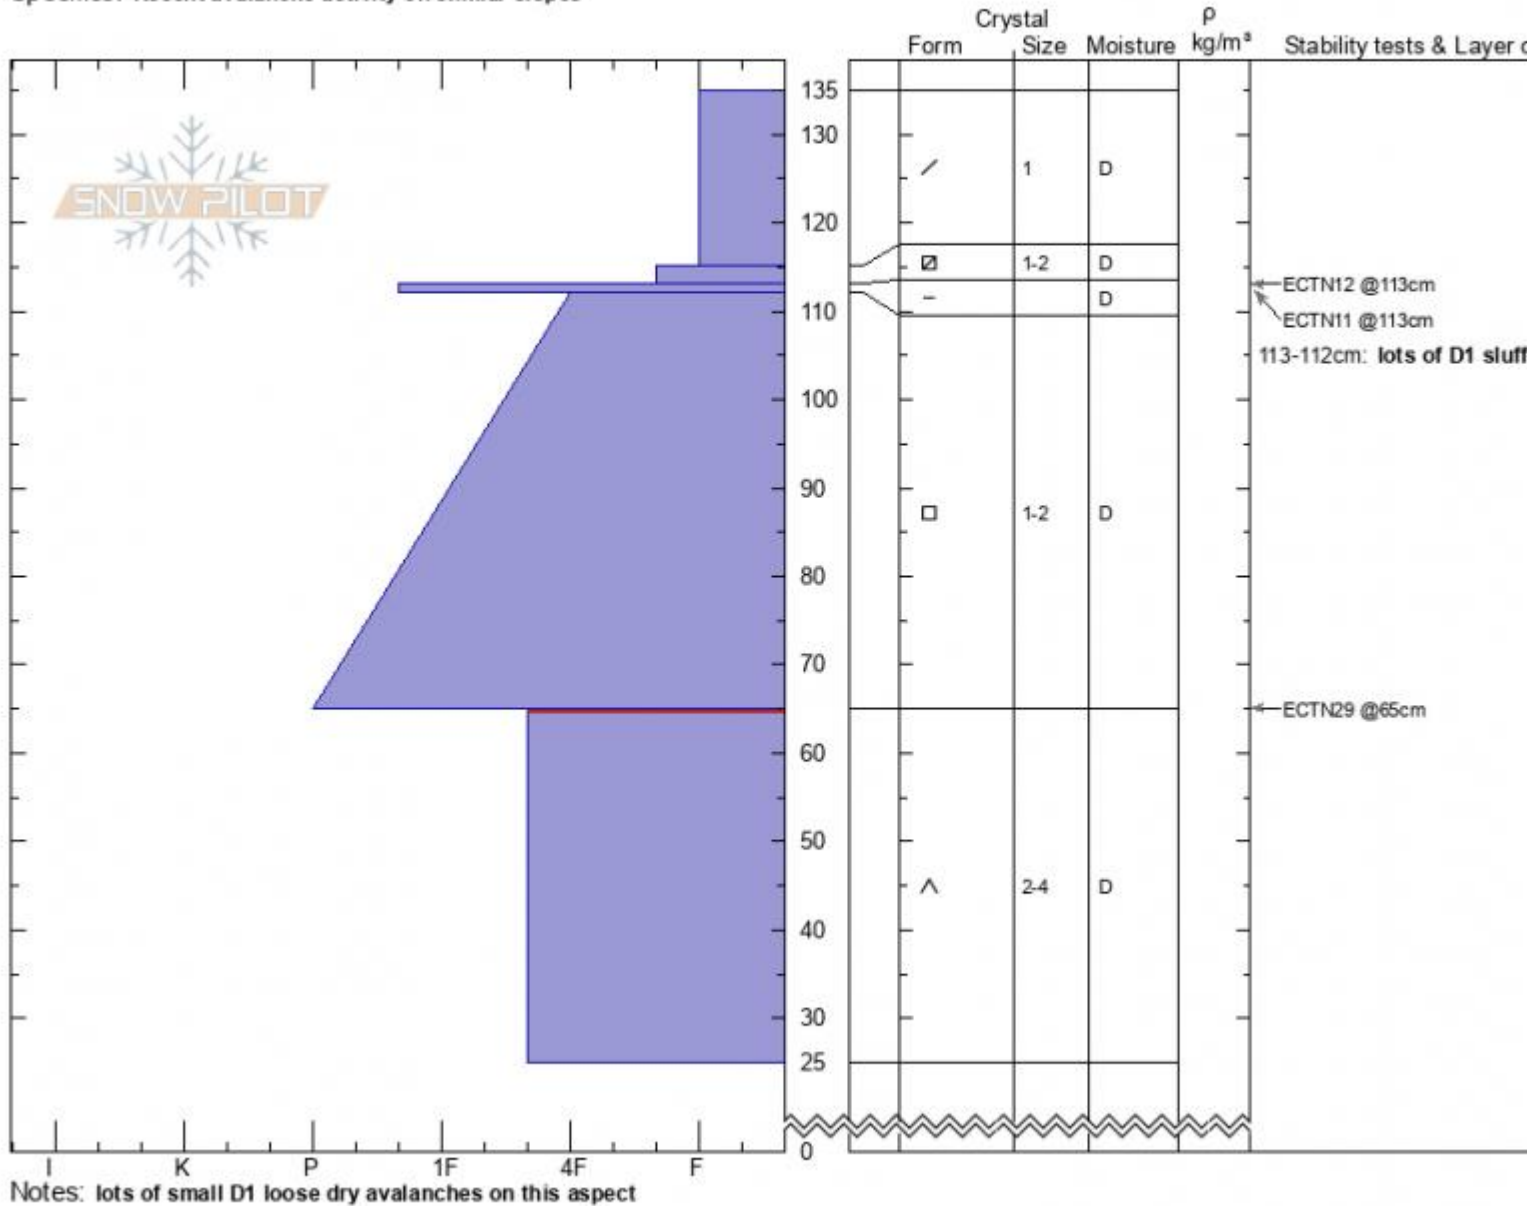

The Throne
Bridger Range
MT
 Elevation: **7883 ft**
 Aspect: **NE**
 Specifics: Recent avalanche activity on similar slopes

Zach Keskinen
01/26/2021 - 12:15pm
 Co-ord: **45.87524N, -110.95308W**
 Slope Angle: **32°**
 Wind Loading: **previous**

Stability:
 Air Temperature: **-4°C**
 Sky Cover: **FEW**
 Precipitation: **S-1**
 Wind: **SE Light Breeze**

HS: **135** Layer Notes:
 PF: **35** 113-112cm: lots of D1 sluffs on
 65-25cm: Problematic layer

Advisory Region
 Bridger Range
 Longitude
 -110.95W
 Latitude
 45.88N

Avalanche Details: [Loose Dry Avalanches on the Throne](#)
 Bridger Range, 2021-01-26