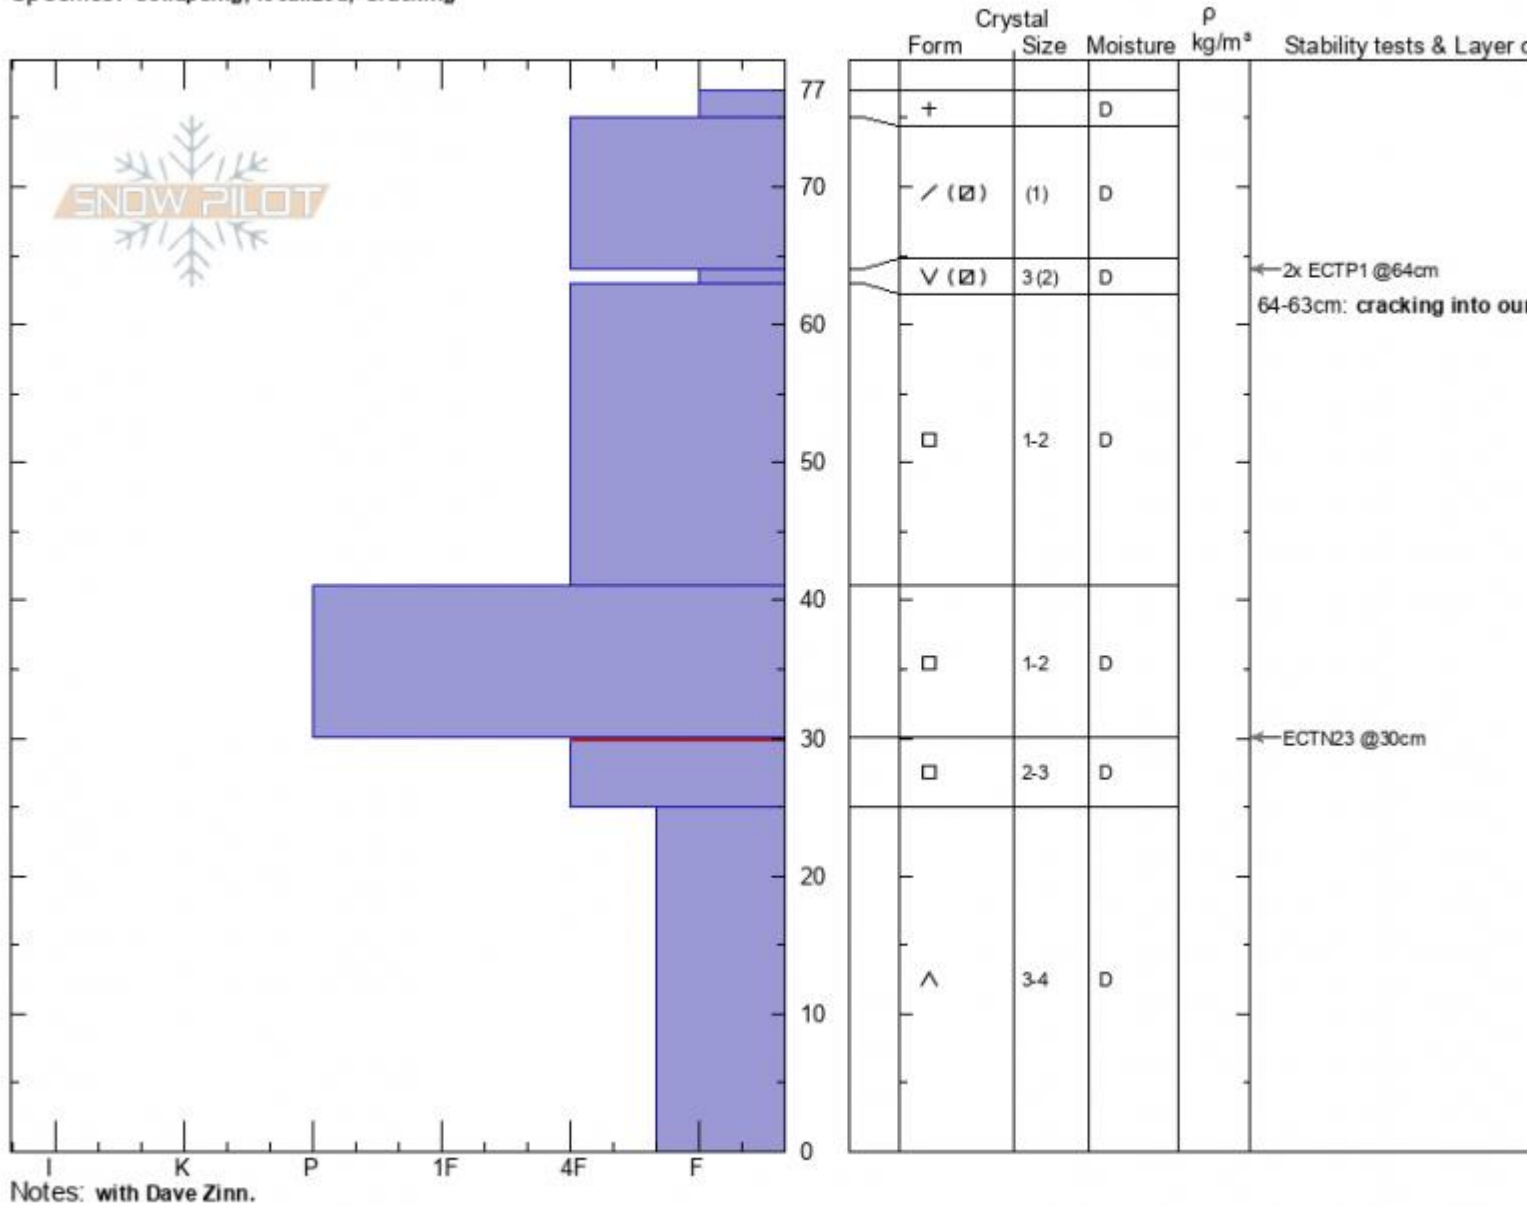

**Consolation Hill**  
**Madison Range-S**  
**MT**  
 Elevation: **9207 ft**  
 Aspect: **SE**  
 Specifics: **Collapsing, localized; Cracking**

**Zach Keskinen**  
**01/25/2021 - 2:05pm**  
 Co-ord: **44.97256N, -111.27119W**  
 Slope Angle: **26°**  
 Wind Loading:

Stability:  
 Air Temperature: **-11°C**  
 Sky Cover: **FEW**  
 Precipitation: **NO**  
 Wind: **Calm**

HS: **77**    Layer Notes:  
 PF: **25**    64-63cm: **cracking into our pit**  
               30-25cm: **Problematic layer**

Advisory Region  
 Southern Madison  
 Longitude  
 -111.27W  
 Latitude  
 45.06N  
 Southern Madison, 2021-01-25