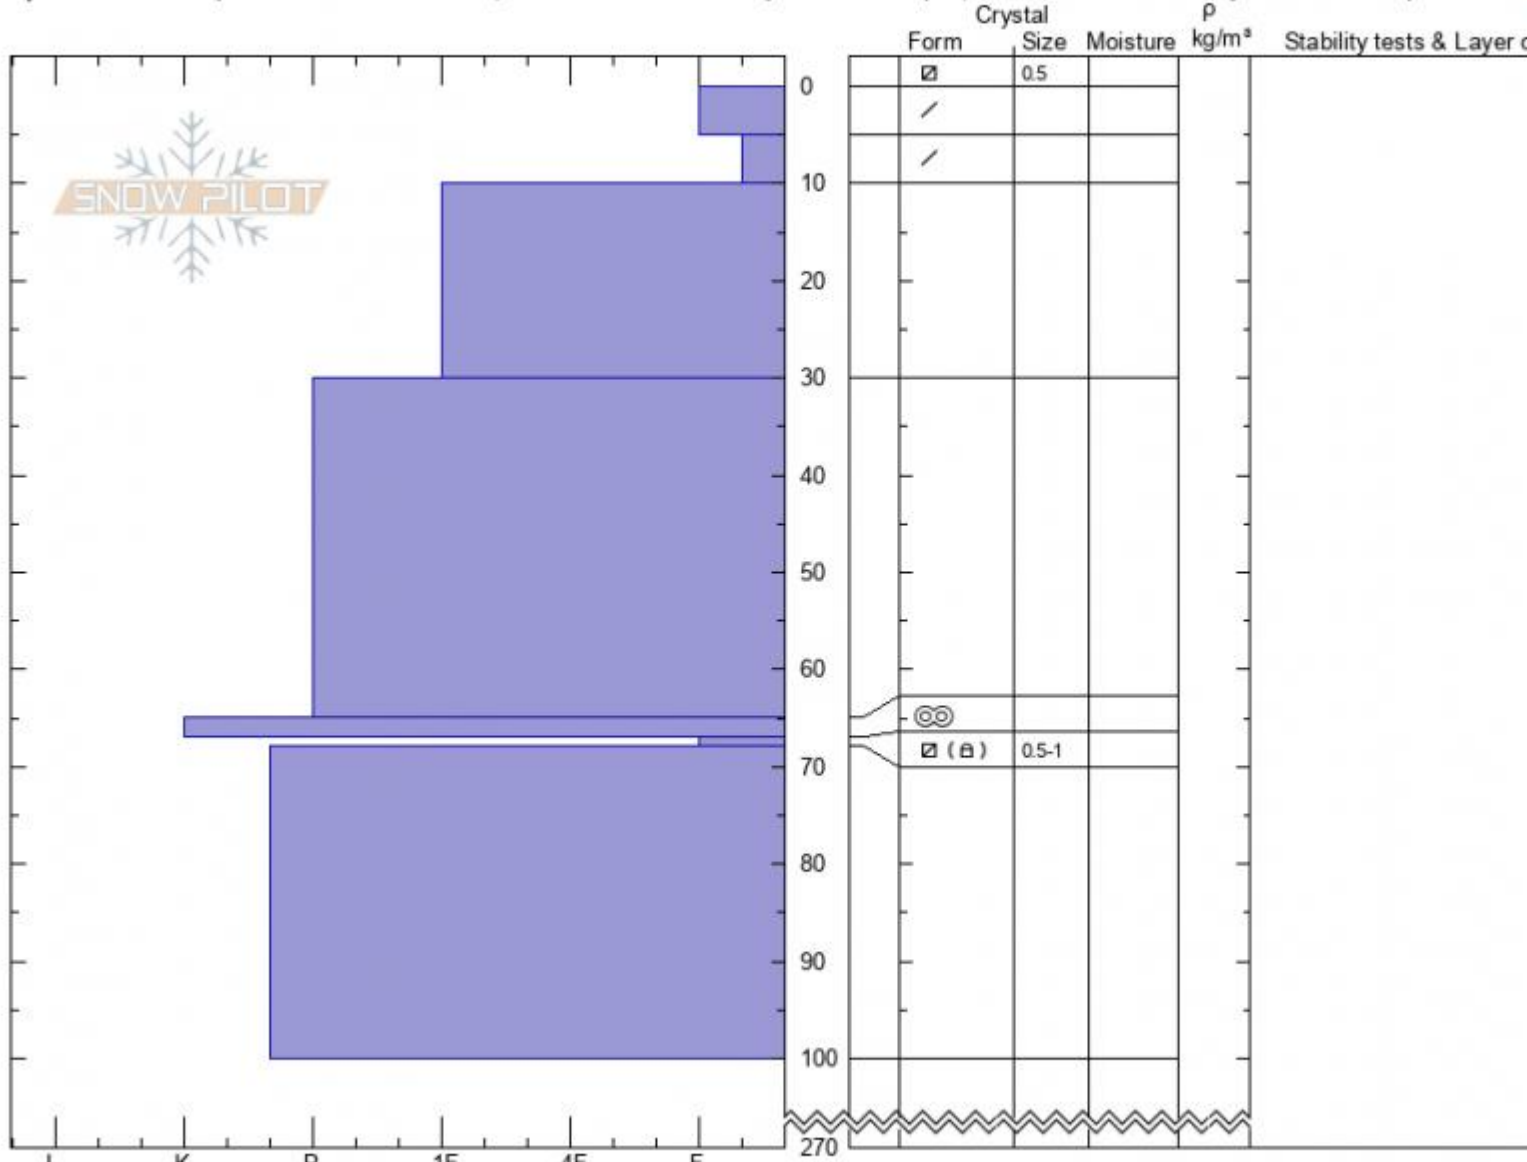

**Sheep Mountain**  
**Cooke City**  
**MT**  
 Elevation: 9730 ft  
 Aspect: 196°

**Logan DeMarcus**  
 01/25/2021 - 11:00am  
 Co-ord: 45.06752N, -109.93025W  
 Slope Angle: 37°  
 Wind Loading: **previous**

Stability: **good**  
 Air Temperature: **-11°C**  
 Sky Cover: **CLR**  
 Precipitation: **NO**  
 Wind: **E Light Breeze**

HS: **270** Layer Notes:  
 67-68cm: **Problematic layer**

Specifics: Pit is adjacent to avalanche: crown; Recent avalanche activity on similar slopes; Recent avalanche activity on different slopes

Notes: This pit was dug at the crown of the avalanche reported on the south side of Sheep Mountain. SS-AMu-R1-D2-O. Additional Pit Specifics: S

Advisory Region  
 Cooke City  
 Longitude  
 -109.93W  
 Latitude  
 45.07N