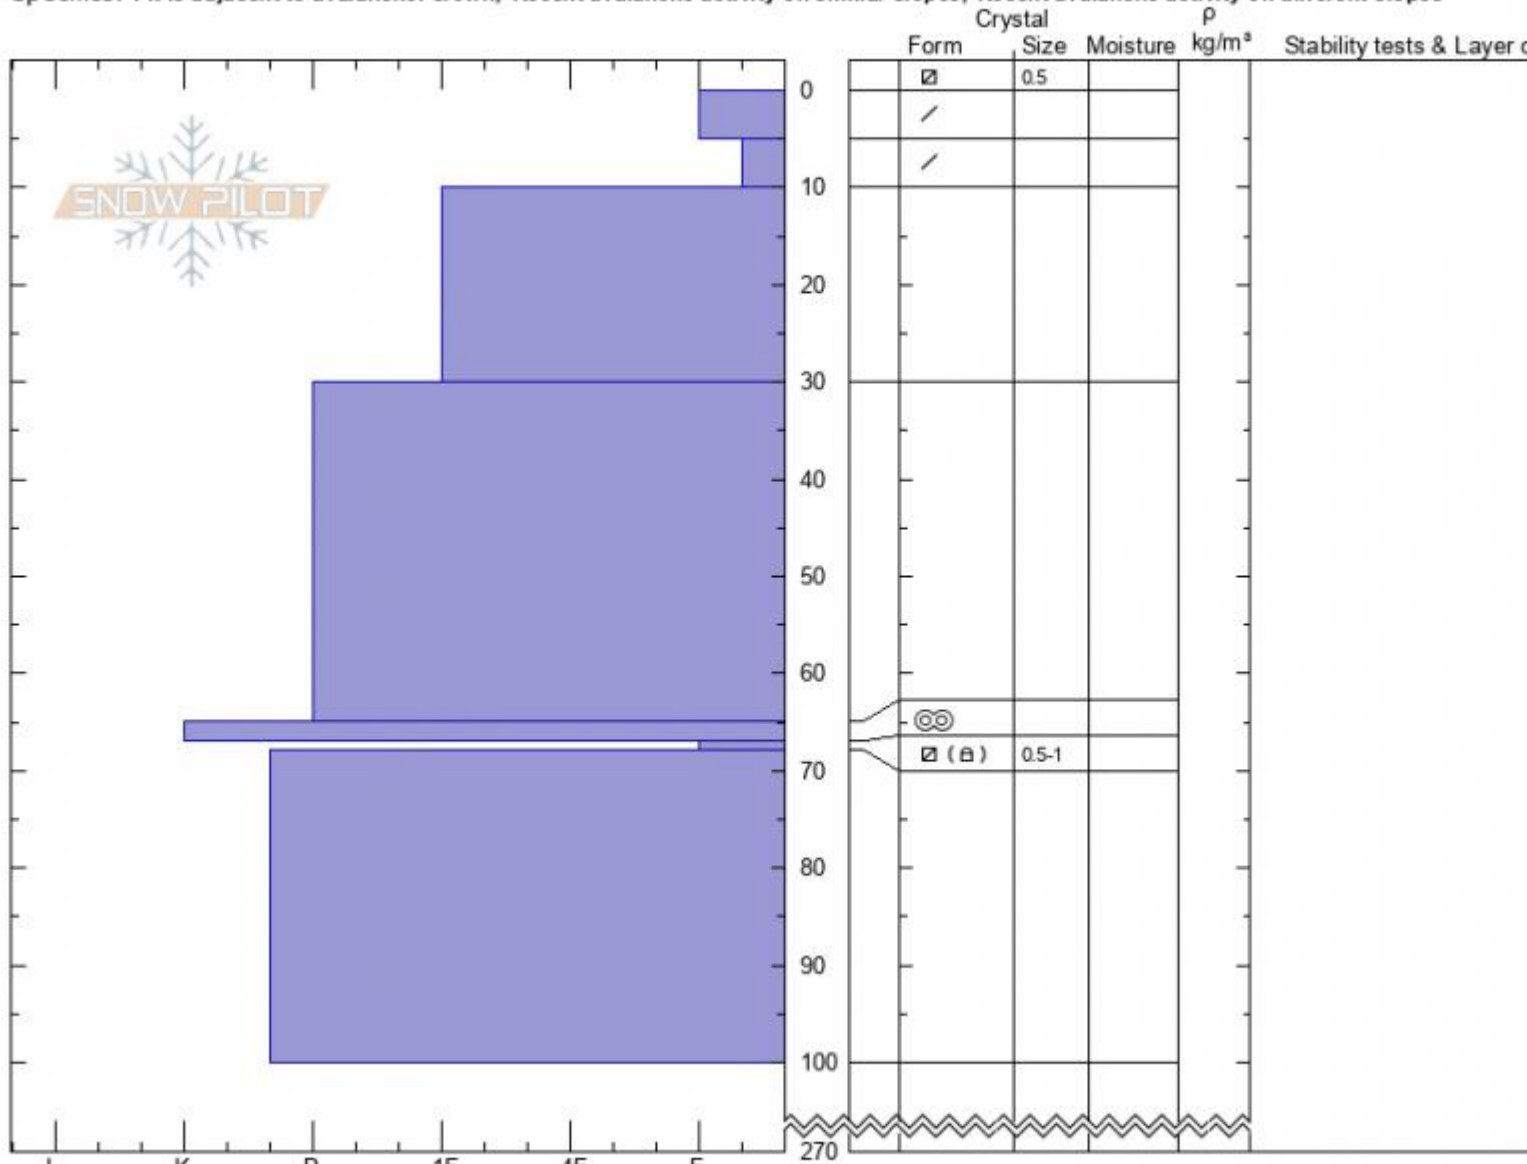

Sheep Mountain
Cooke City
MT

Elevation: 9730 ft
Aspect: 196°

Specifics: Pit is adjacent to avalanche: crown; Recent avalanche activity on similar slopes; Recent avalanche activity on different slopes

Logan DeMarcus
01/25/2021 - 11:00am

Co-ord: 45.06752N, -109.93025W

Slope Angle: 37°
Wind Loading: previous

Stability: good
Air Temperature: -11°C

Sky Cover: CLR

Precipitation: NO

Wind: E Light Breeze

HS: 270
Layer Notes: 67-68cm: Problematic layer

Notes: This pit was dug at the crown of the avalanche reported on the south side of Sheep Mountain. SS-AMu-R1-D2-O. Additional Pit Specifics: S

Advisory Region
Cooke City
Longitude
-109.93W
Latitude
45.07N