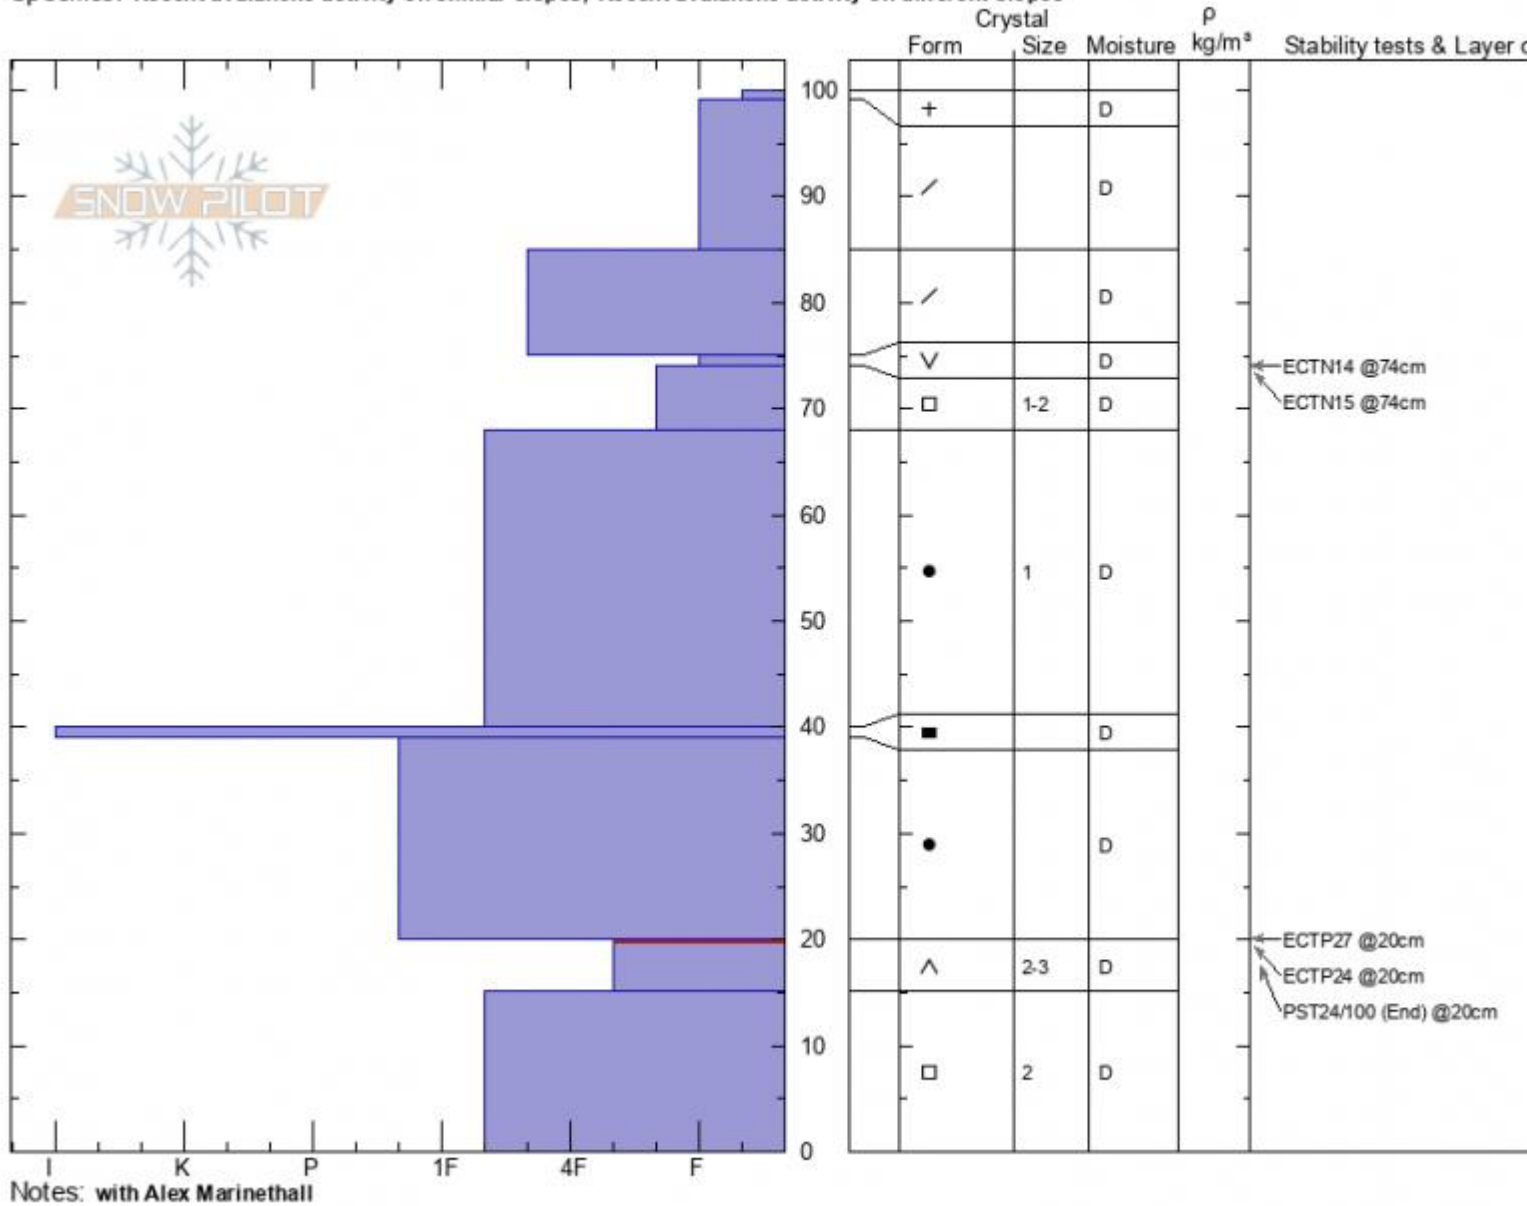

Lionshead Ridge- Marge Zach Keskinen
Lionhead Range 01/23/2021 - 12:30pm
MT Co-ord: 44.71669N, -111.31901W
 Elevation: 9017 ft Slope Angle: 29°
 Aspect: NE Wind Loading: **previous**
 Specifics: Recent avalanche activity on similar slopes; Recent avalanche activity on different slopes

Stability:
 Air Temperature: **-6°C** HS: **100** Layer Notes:
 Sky Cover: **CLR** PF: **50** 20-15cm: Problematic layer
 Precipitation: **NO**
 Wind: **SE Light Breeze**

Advisory Region
 Lionhead Range
 Longitude
 -111.32W
 Latitude
 44.71N
 Lionhead Range, 2021-01-23