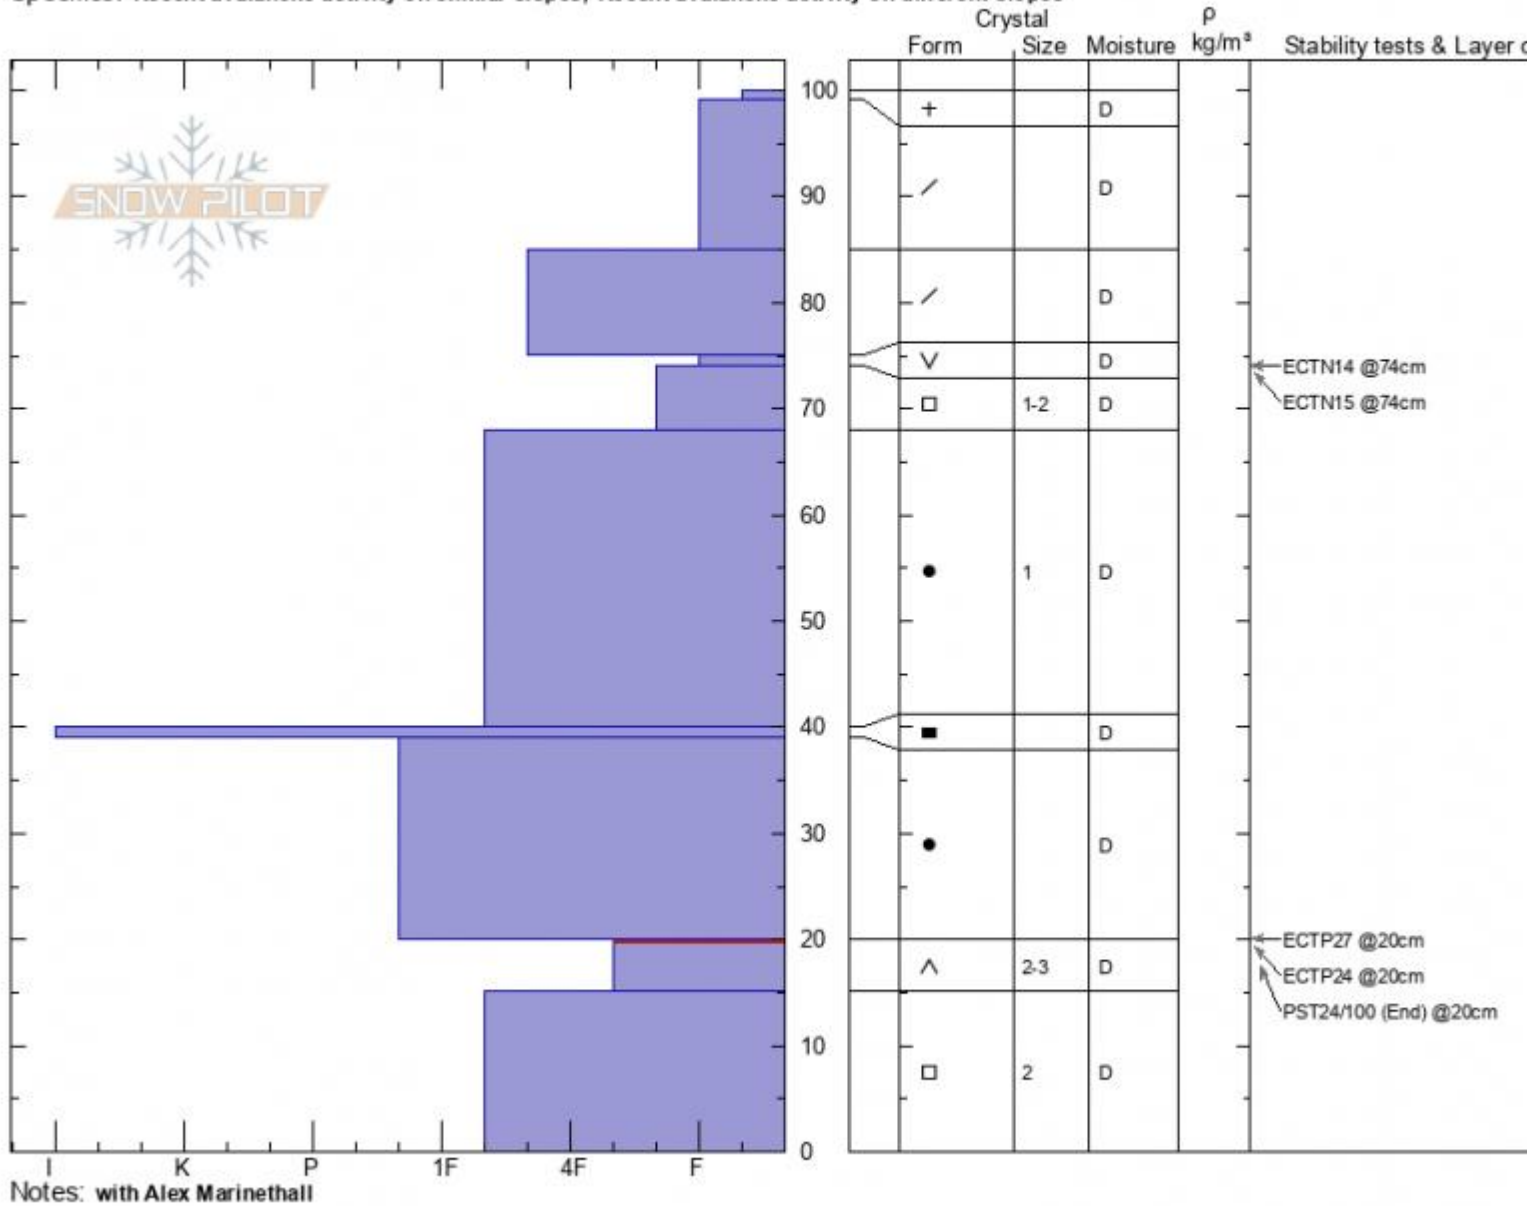

Lionshead Ridge- Marge Zach Keskinen
Lionhead Range 01/23/2021 - 12:30pm
MT Co-ord: 44.71669N, -111.31901W
 Elevation: 9017 ft Slope Angle: 29°
 Aspect: NE Wind Loading: previous
 Specifics: Recent avalanche activity on similar slopes; Recent avalanche activity on different slopes

Stability:
 Air Temperature: -6°C HS: 100 Layer Notes:
 Sky Cover: CLR PF: 50 20-15cm: Problematic layer
 Precipitation: NO
 Wind: SE Light Breeze

Advisory Region
 Lionhead Range
 Longitude
 -111.32W
 Latitude
 44.71N
 Lionhead Range, 2021-01-23