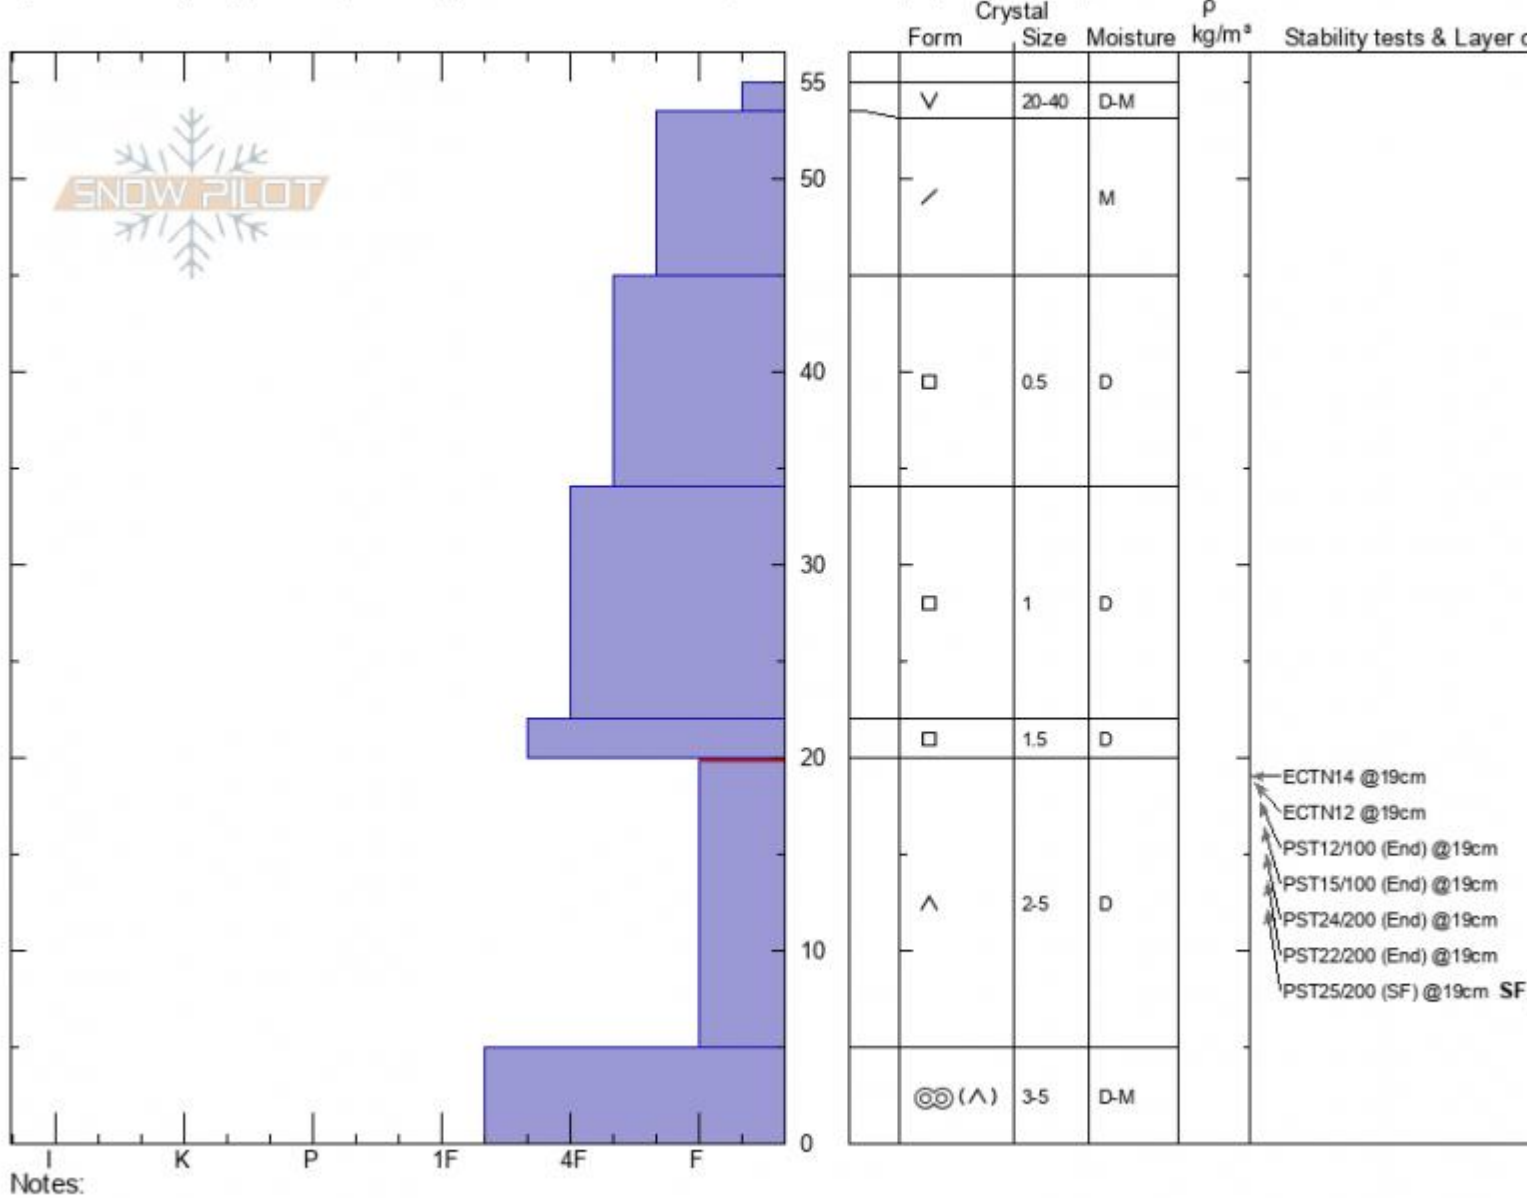

Low Ellis Meadow  
Gallatin Range-N  
MT

Elevation: 6407 ft  
Aspect: 320°

Specifics: Collapsing, localized; Cracking; Recent avalanche activity on different slopes; We skied slope

Alex Marienthal  
01/12/2021 - 2:40pm  
Co-ord: 45.59066N, -110.95038W  
Slope Angle: 11°  
Wind Loading: no

Stability: **poor**  
Air Temperature:  
Sky Cover: **OVC**  
Precipitation: **NO**  
Wind: **Calm**

HS: 55  
PF: 50  
PS: 30  
Layer Notes:  
20-5cm: Problematic layer

Advisory Region  
Northern Gallatin  
Longitude  
-110.96W  
Latitude  
45.58N  
Northern Gallatin, 2021-01-12