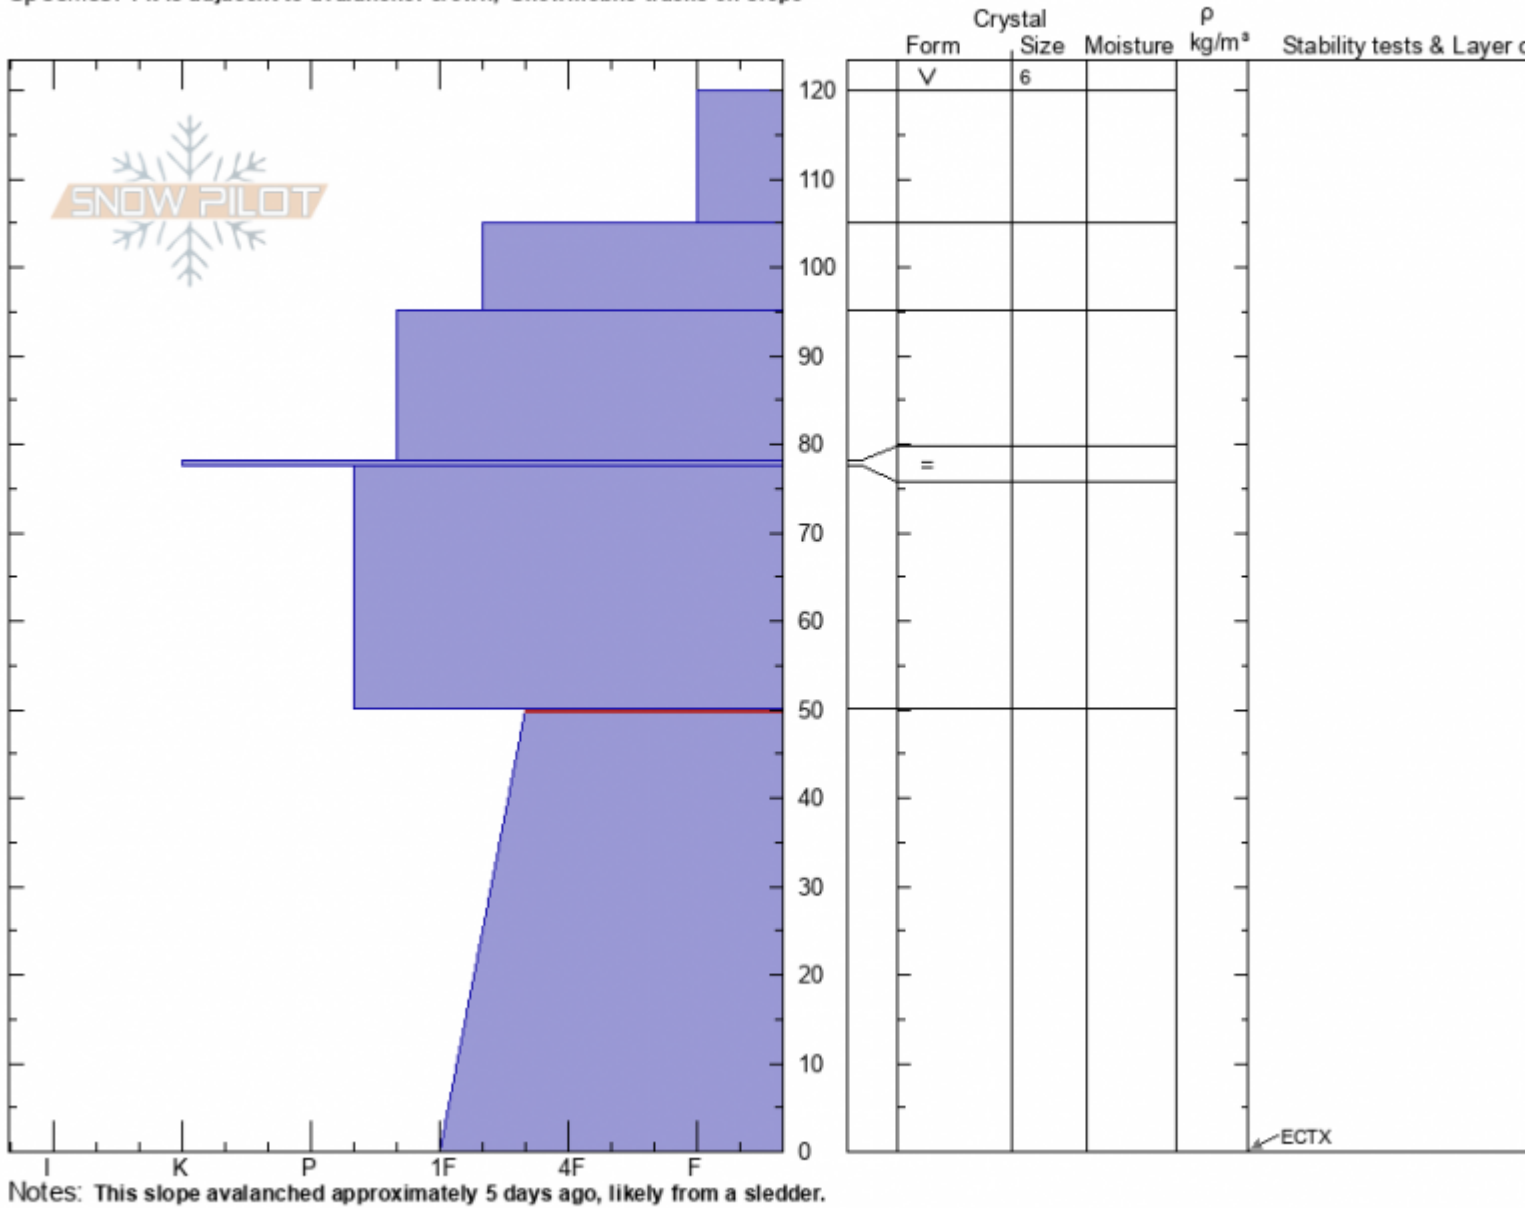

**Ski Hill**  
**Lionhead Range**  
**MT**  
 Elevation: **8060 ft**  
 Aspect: **90°**  
 Specifics: Pit is adjacent to avalanche: crown; Snowmobile tracks on slope

**Doug Chabot-Admin**  
**01/12/2021 - 1:00pm**  
 Co-ord: **44.70364N, -111.29736W**  
 Slope Angle: **30°**  
 Wind Loading:

Stability:  
 Air Temperature: **-7°C**  
 Sky Cover: **FEW**  
 Precipitation: **NO**  
 Wind: **Calm**

HS: **120** Layer Notes:  
 50-0cm: **Problematic layer**

Advisory Region  
 Lionhead Range  
 Longitude  
 -111.29W  
 Latitude  
 44.70N

**Forecast link:** [GNFAC Avalanche Forecast for Wed Jan 13, 2021](#)  
 Lionhead Range, 2021-01-12