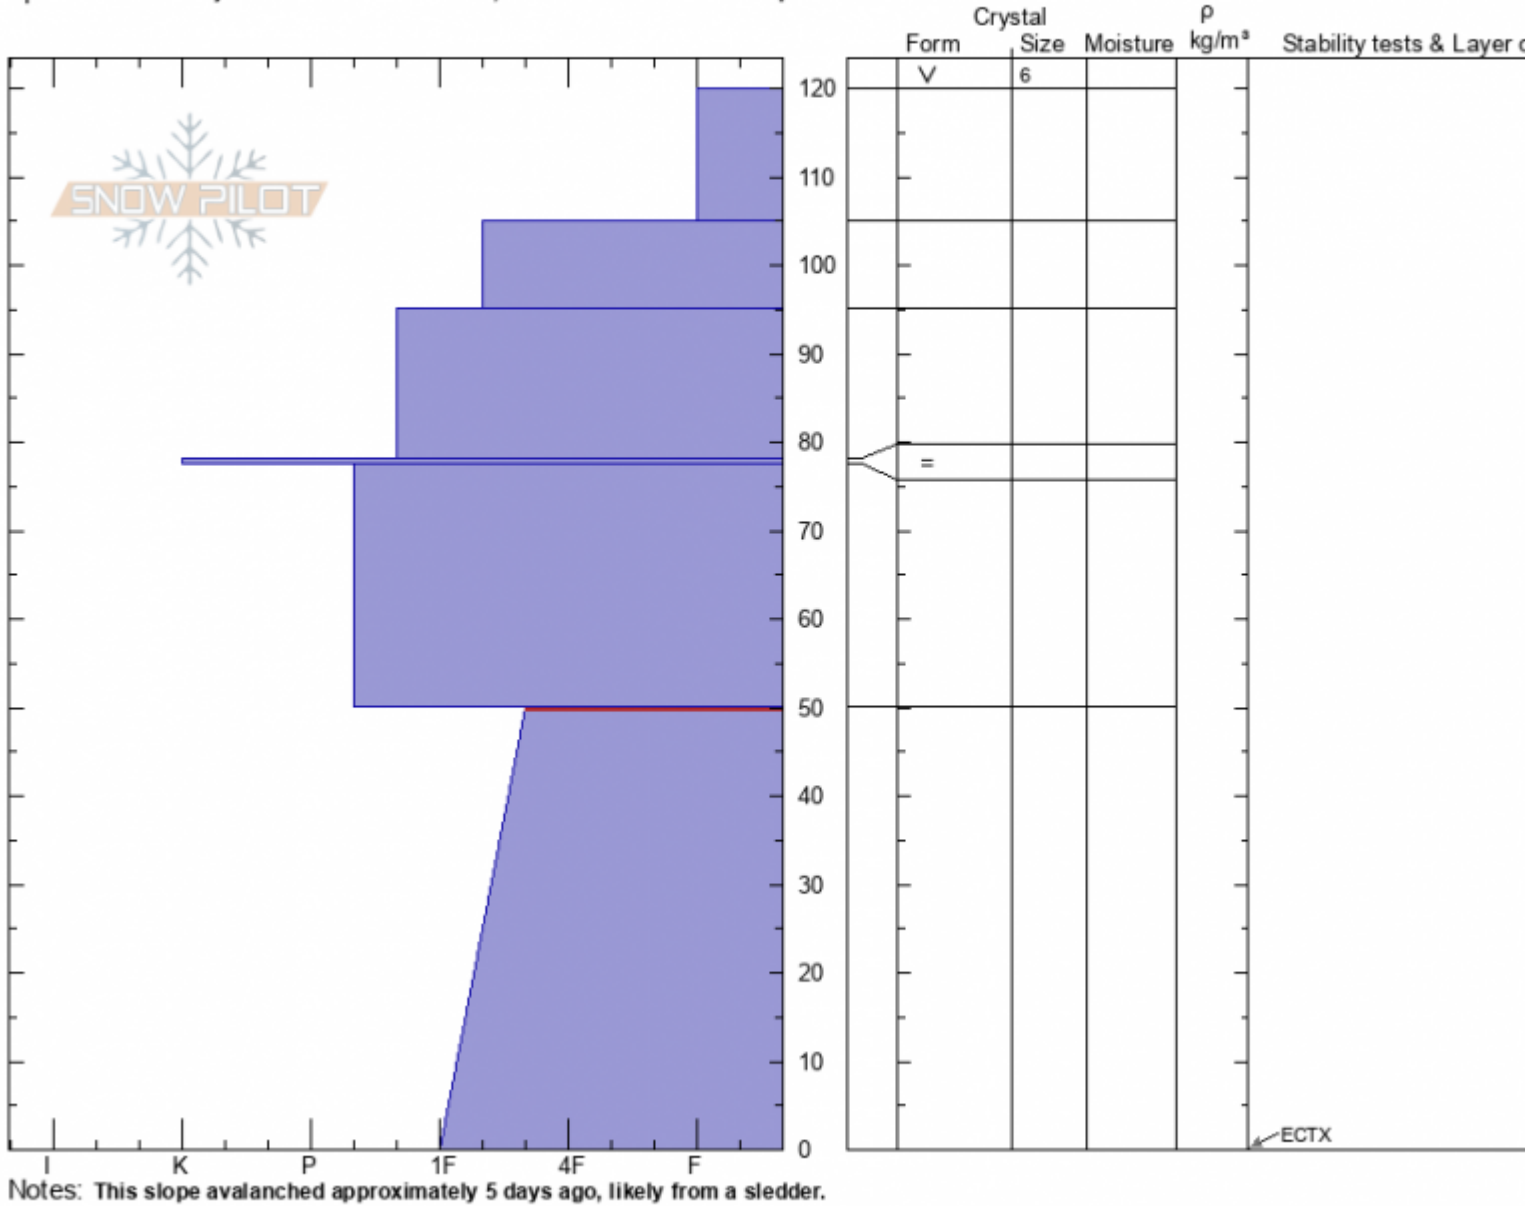

Ski Hill  
 Lionhead Range  
 MT  
 Elevation: 8060 ft  
 Aspect: 90°  
 Specifics: Pit is adjacent to avalanche: crown; Snowmobile tracks on slope

Doug Chabot-Admin  
 01/12/2021 - 1:00pm  
 Co-ord: 44.70364N, -111.29736W  
 Slope Angle: 30°  
 Wind Loading:

Stability:  
 Air Temperature: -7°C  
 Sky Cover: FEW  
 Precipitation: NO  
 Wind: **Calm**

HS: 120 Layer Notes:  
 50-0cm: Problematic layer

Advisory Region  
 Lionhead Range  
 Longitude  
 -111.29W  
 Latitude  
 44.70N

Forecast link: [GNFAC Avalanche Forecast for Wed Jan 13, 2021](#)  
 Lionhead Range, 2021-01-12