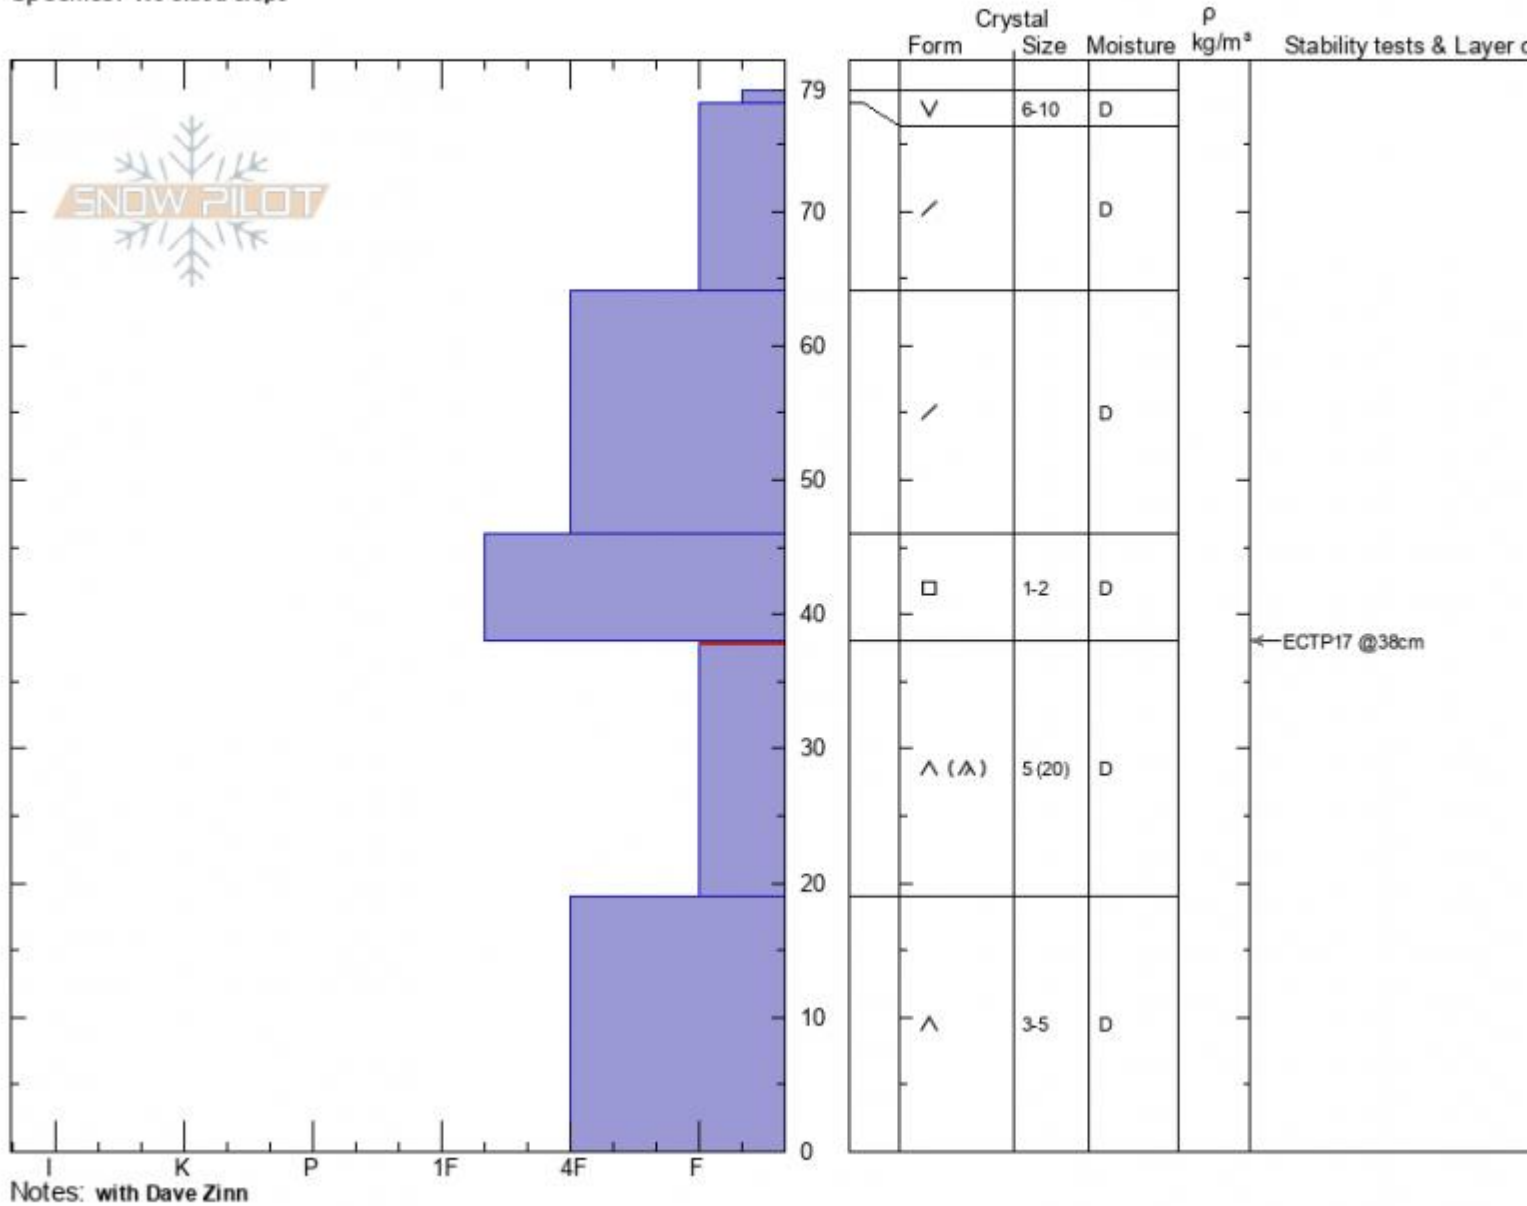

**Bacon Rind**  
**Madison Range-S**  
**MT**  
 Elevation: **8200 ft**  
 Aspect: **E**  
 Specifics: **We skied slope**

**Zach Keskinen**  
**01/12/2021 - 12:30pm**  
 Co-ord:  
 Slope Angle: **12°**  
 Wind Loading: **no**

Stability: **poor**  
 Air Temperature: **-3°C**  
 Sky Cover: **FEW**  
 Precipitation: **NO**  
 Wind: **SW Light Breeze**

HS: **79**    Layer Notes:  
 PF: **75**    38-19cm: **Problematic layer**

Advisory Region  
 Southern Madison  
 Longitude  
 -111.10W  
 Latitude  
 44.96N  
 Southern Madison, 2021-01-12