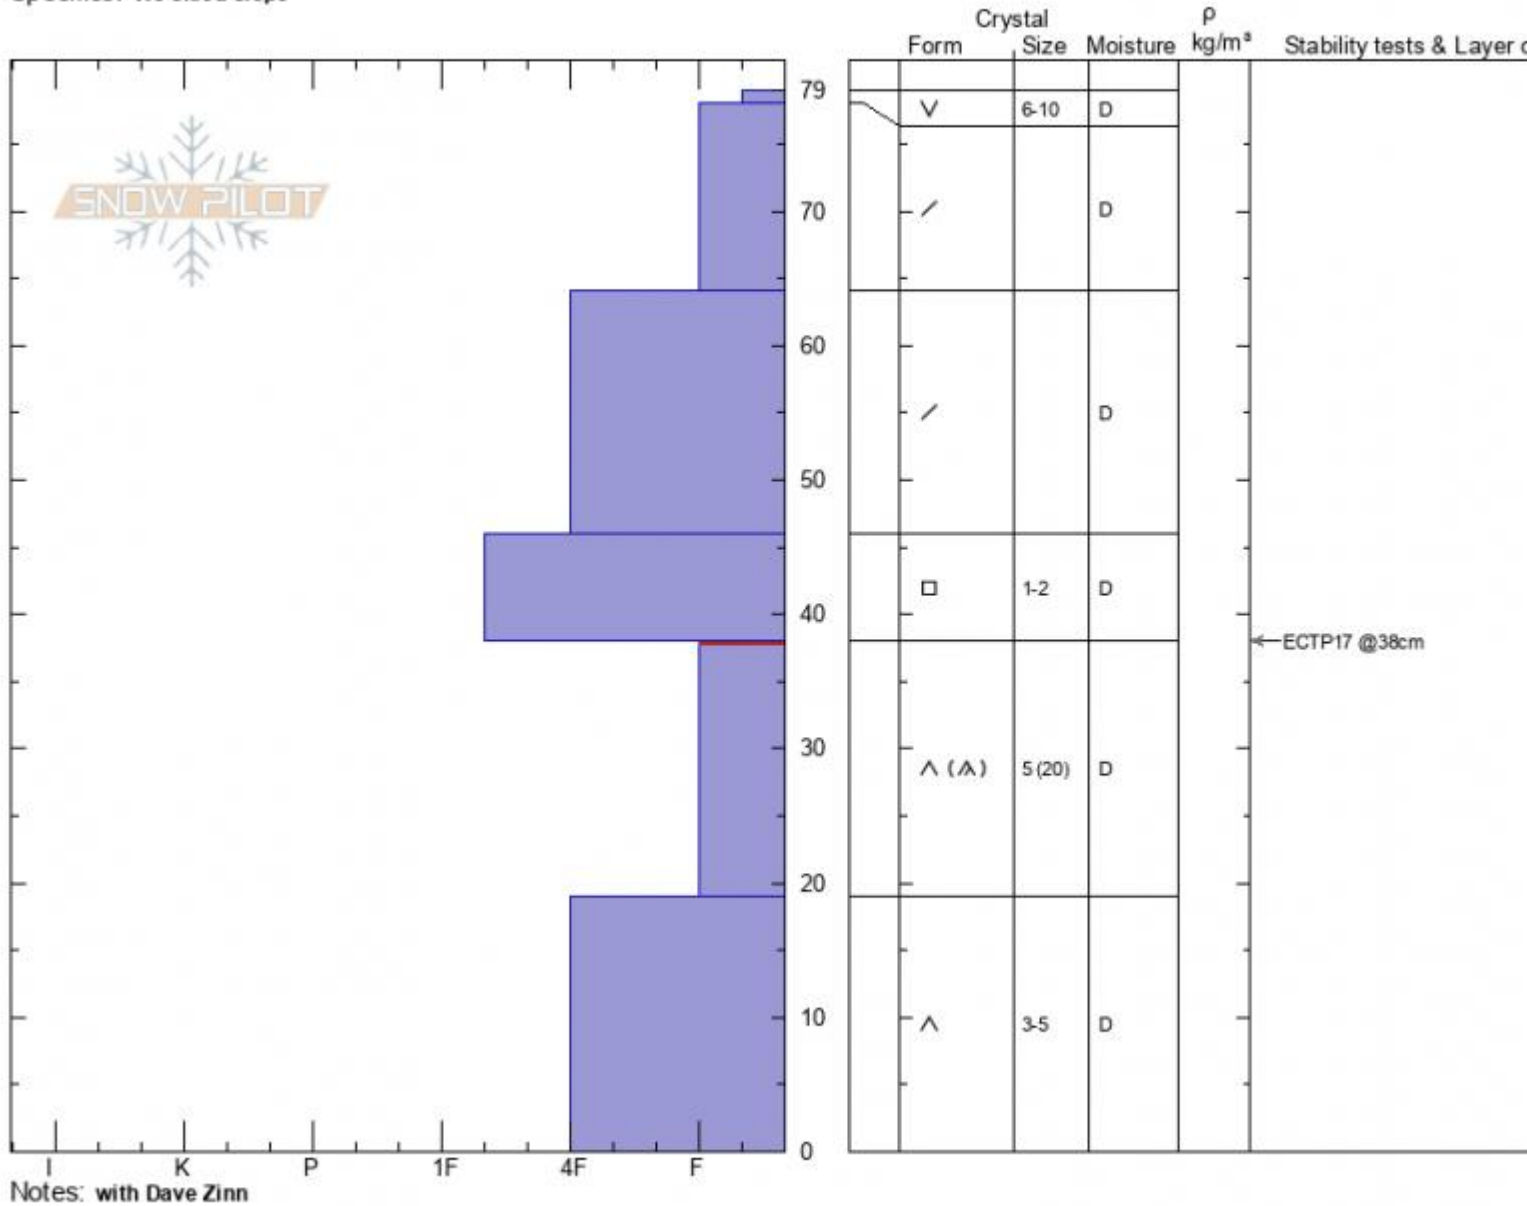

Bacon Rind
Madison Range-S
MT
 Elevation: **8200 ft**
 Aspect: **E**
 Specifics: **We skied slope**

Zach Keskinen
01/12/2021 - 12:30pm
 Co-ord:
 Slope Angle: **12°**
 Wind Loading: **no**

Stability: **poor**
 Air Temperature: **-3°C**
 Sky Cover: **FEW**
 Precipitation: **NO**
 Wind: **SW Light Breeze**

HS: **79** Layer Notes:
 PF: **75** 38-19cm: **Problematic layer**

Advisory Region
 Southern Madison
 Longitude
 -111.10W
 Latitude
 44.96N
 Southern Madison, 2021-01-12