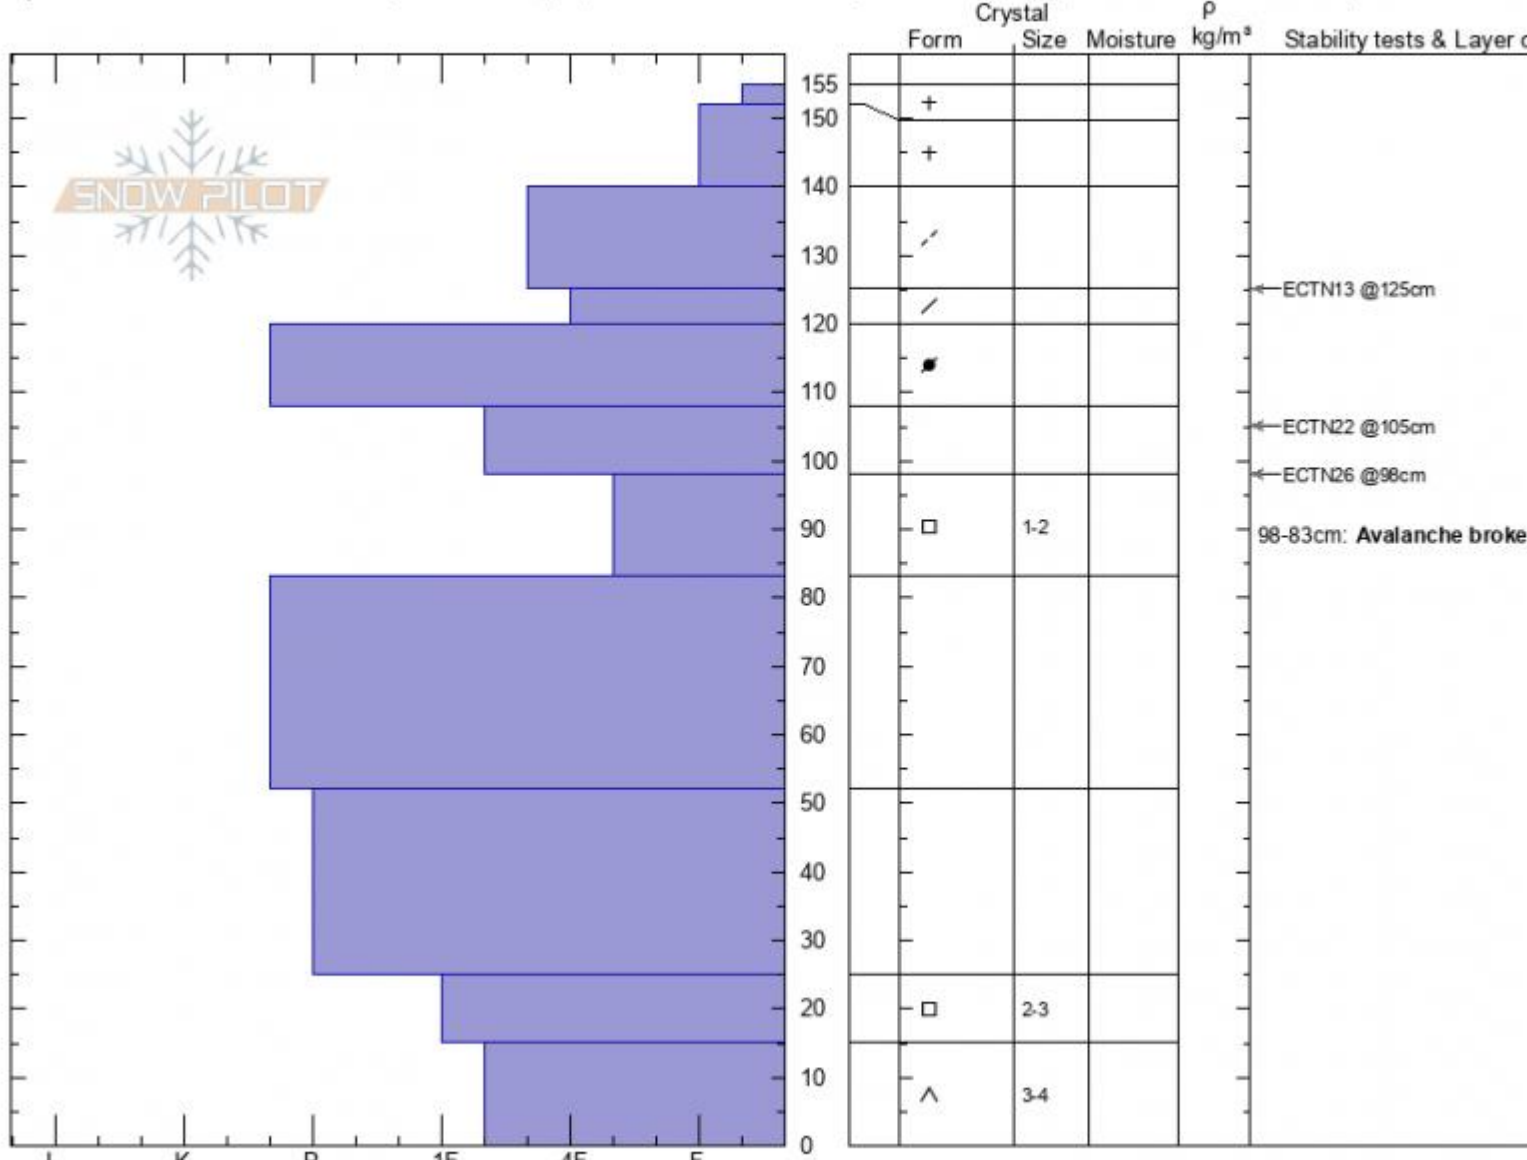

Beaver Creek Crown
 Madison Range-N
 MT
 Elevation: 9400 ft
 Aspect: 5°

Ian Hoyer
 01/08/2021 - 12:00pm
 Co-ord: 45.16978N, -111.36992W
 Slope Angle: 37°
 Wind Loading: previous

Stability: **poor**
 Air Temperature: 19°F
 Sky Cover: **FEW**
 Precipitation: **NO**
 Wind: **Calm**

HS: 155 Layer Notes:
 98-83cm: **Avalanche broke on b**
 98-83cm: **Problematic layer**

Specifics: Recent avalanche activity on similar slopes; Recent avalanche activity on different slopes; Snowmobile tracks on slope

Notes: Dug in the crown of an avalanche triggered by a snowmobiler the previous afternoon (1/7/21).

Advisory Region
 Northern Madison
 Longitude
 -111.38W
 Latitude
 45.17N

Avalanche Details: [Rider triggered large, wide slide on Buck Ridge](#)
 Northern Madison, 2021-01-08