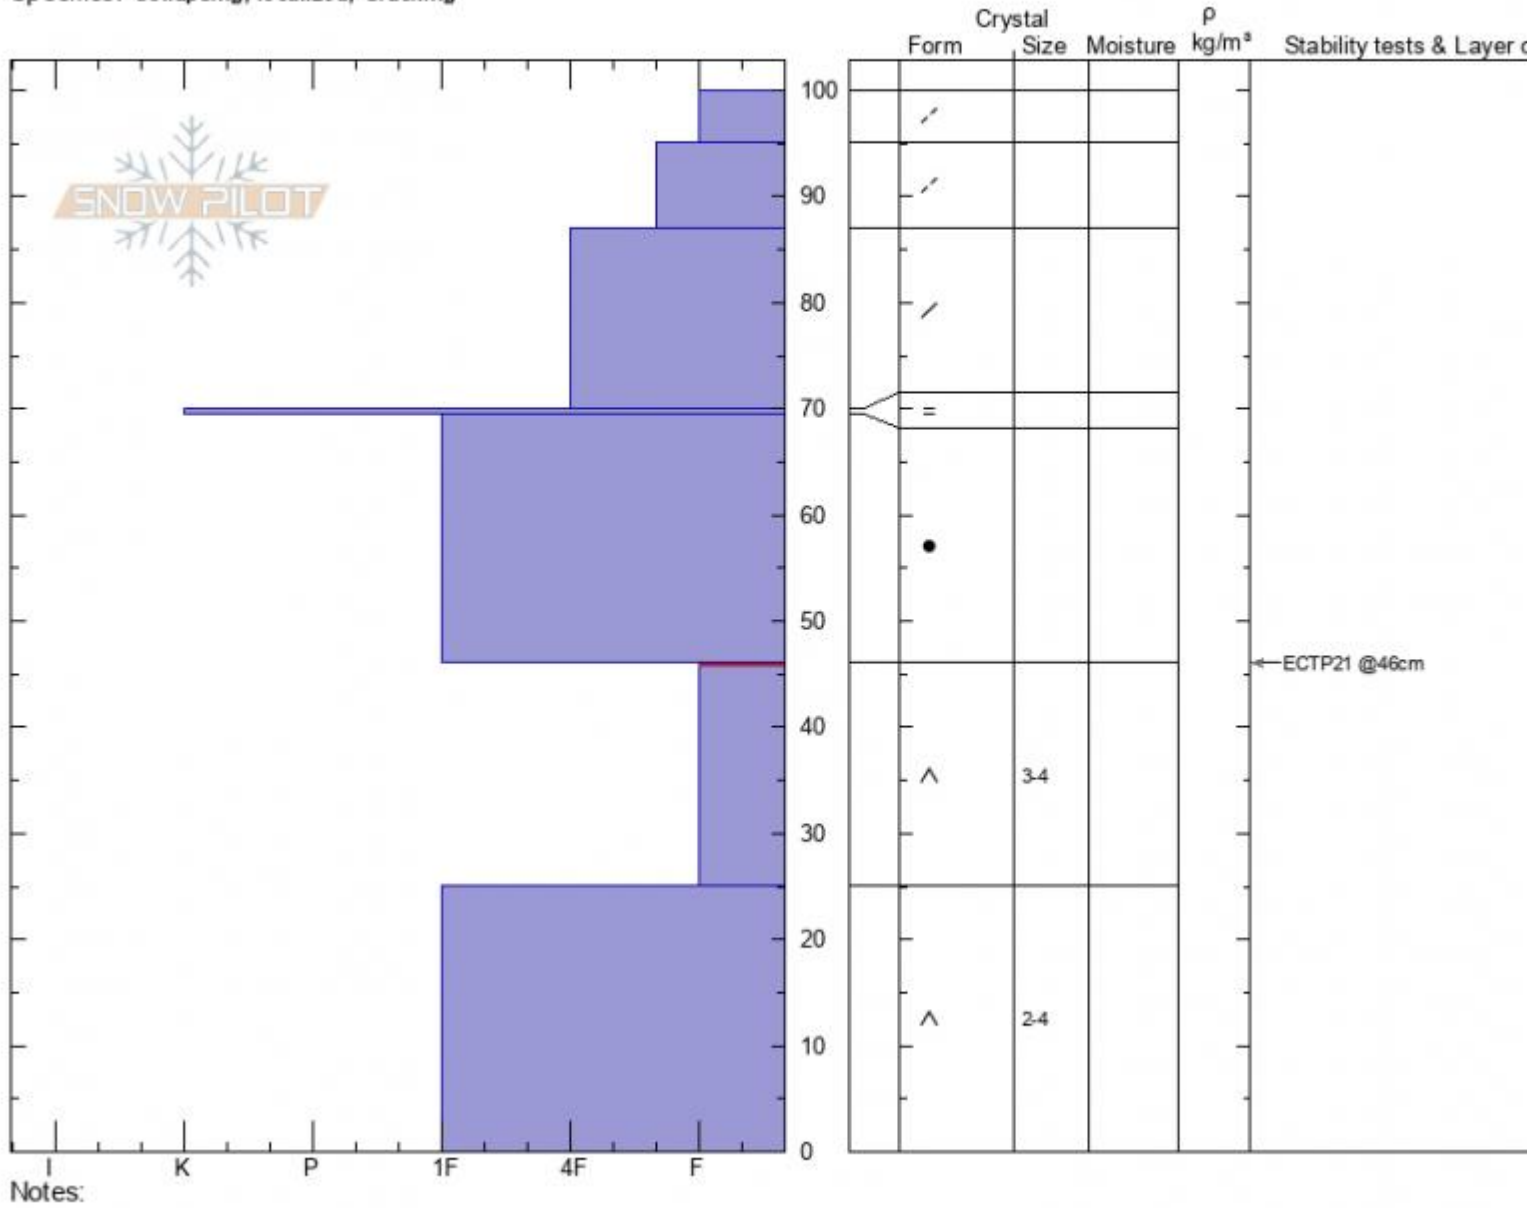

Lionhead Ridge
Lionhead Range
MT
 Elevation: **8694 ft**
 Aspect: **20°**
 Specifics: **Collapsing, localized; Cracking**

Dave Zinn
01/04/2021 - 12:30pm
 Co-ord: **44.70771N, -111.30659W**
 Slope Angle: **22°**
 Wind Loading: **previous**

Stability: **poor**
 Air Temperature:
 Sky Cover: **OVC**
 Precipitation: **S-1**
 Wind: **W Moderate**

HS: **100** Layer Notes:
 PF: **95** 46-25cm: **Problematic layer**

Advisory Region
 Lionhead Range
 Longitude
 -111.32W
 Latitude
 44.71N
 Lionhead Range, 2021-01-04