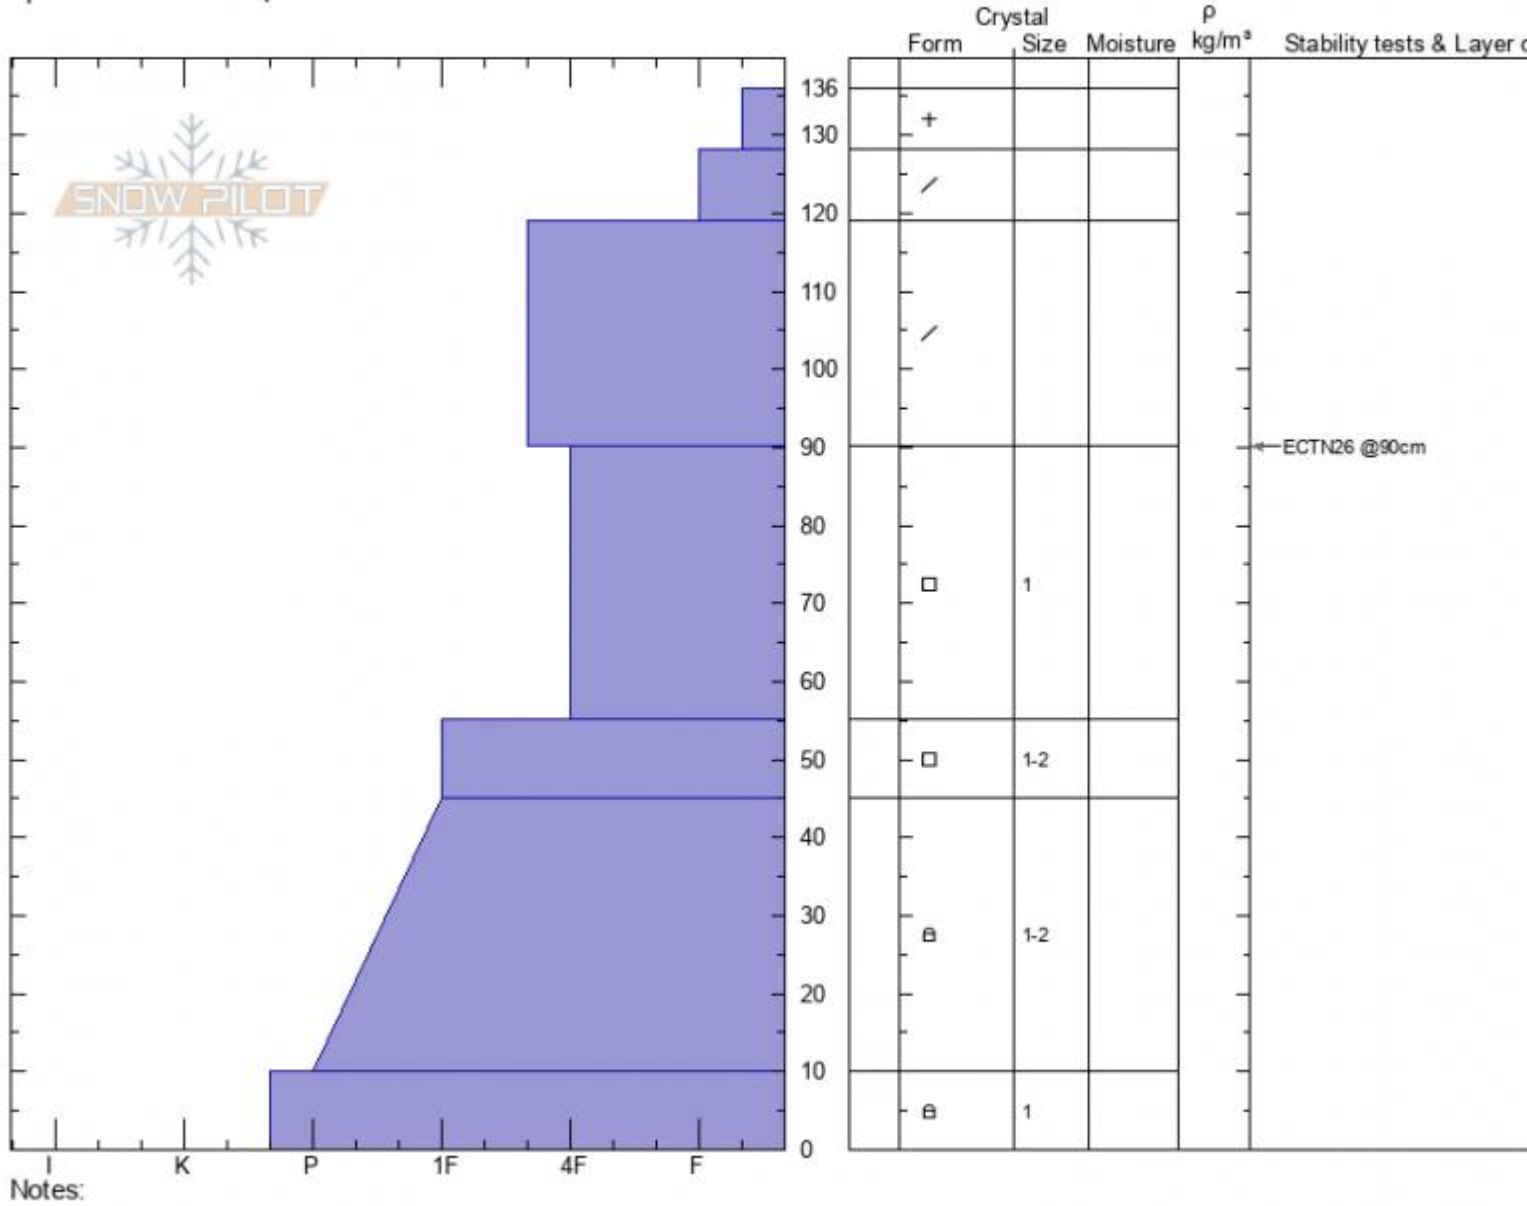

**Wyoming Bowl**  
**Cooke City**  
**MT**  
 Elevation: **9300 ft**  
 Aspect: **270°**  
 Specifics: **We skied slope**

**Dave Zinn**  
**12/31/2020 - 10:45am**  
 Co-ord: **44.98511N, -109.95859W**  
 Slope Angle: **30°**  
 Wind Loading: **no**

Stability: **very\_good**    HS: **136**    Layer Notes:  
 Air Temperature:  
 Sky Cover: **BKN**  
 Precipitation: **S-1**  
 Wind: **Calm**

Advisory Region  
 Cooke City  
 Longitude  
 -109.94W  
 Latitude  
 44.99N  
 Cooke City, 2021-01-01