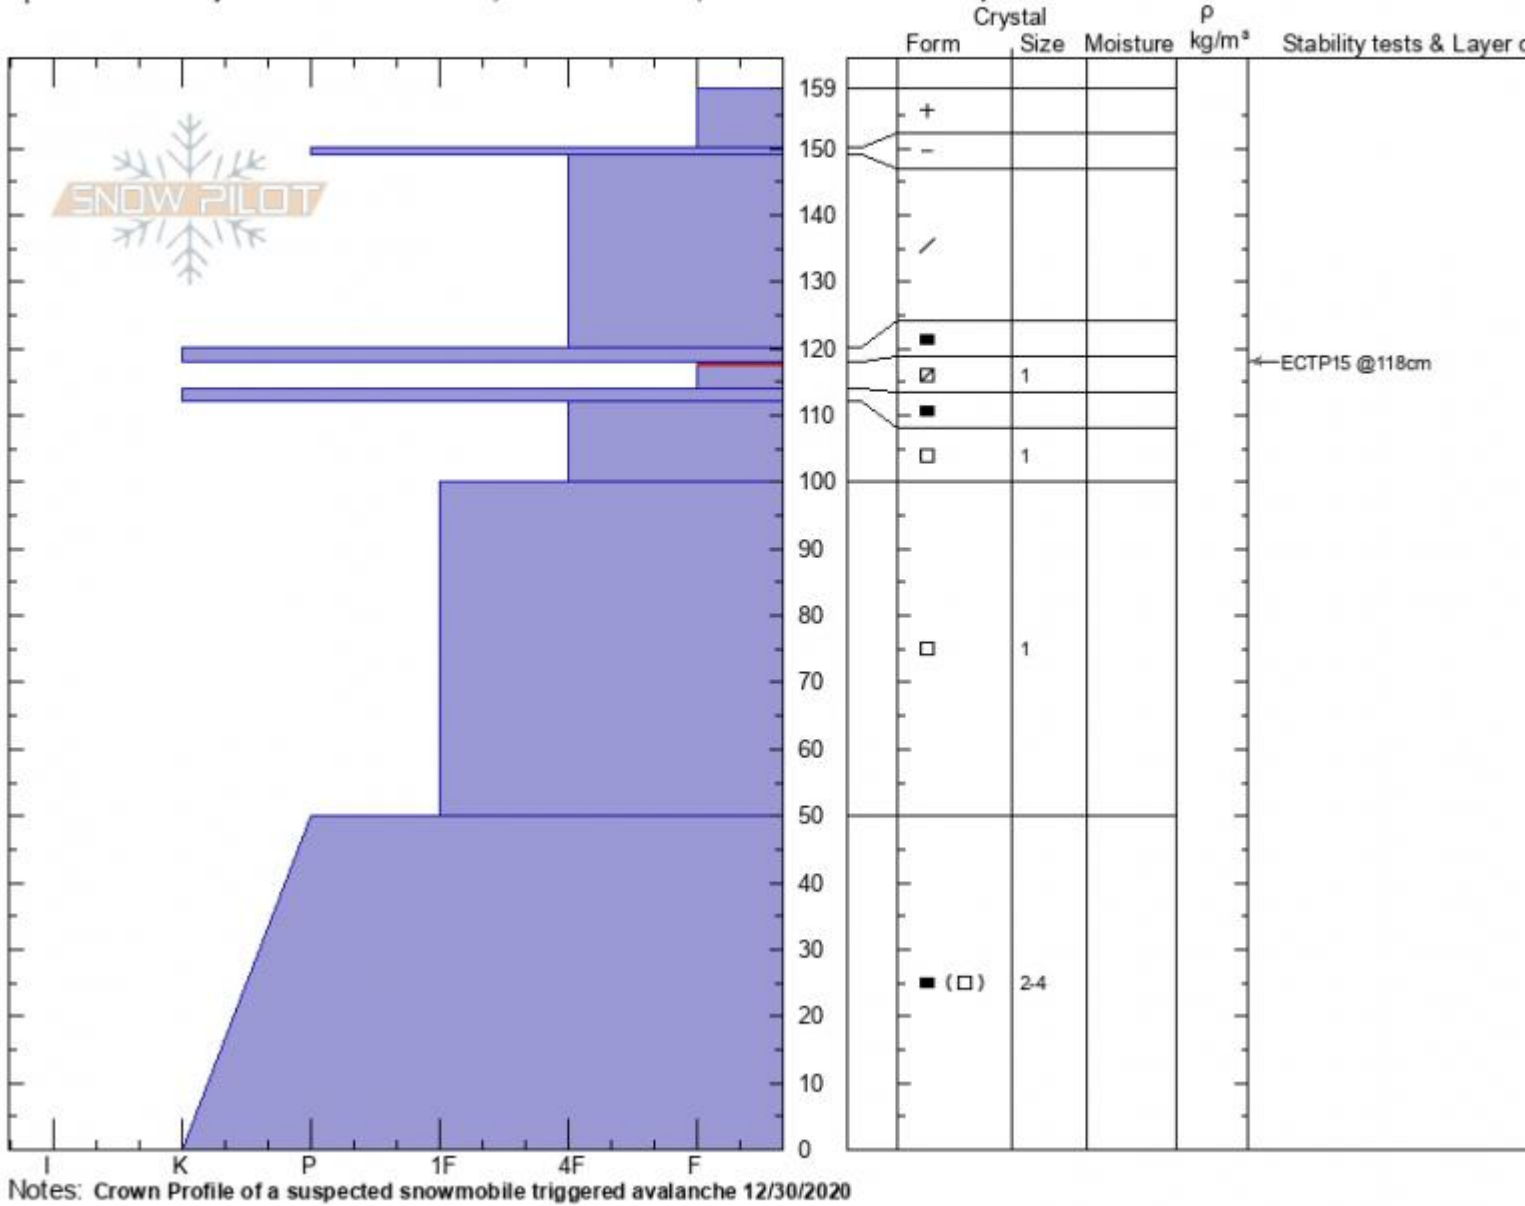

Crown Butte Avalanche
Cooke City
MT
 Elevation: **9800 ft**
 Aspect: **140°**
 Specifics: Pit is adjacent to avalanche: crown; Near Avalanche at; Snowmobile tracks on slope

Dave Zinn
12/30/2020 - 12:00pm
 Co-ord: **45.05200N, -109.95915W**
 Slope Angle: **36°**
 Wind Loading: **previous**

Stability: **good**
 Air Temperature:
 Sky Cover: **BKN**
 Precipitation: **NO**
 Wind: **NW Light Breeze**

HS: **159** Layer Notes:
 PF: **40** 118-114cm: Problematic layer

Advisory Region
 Cooke City
 Longitude
 -109.96W
 Latitude
 45.05N

Avalanche Details: [Crown Butte, Snowmobile triggered Avalanche](#)
 Cooke City, 2020-12-30