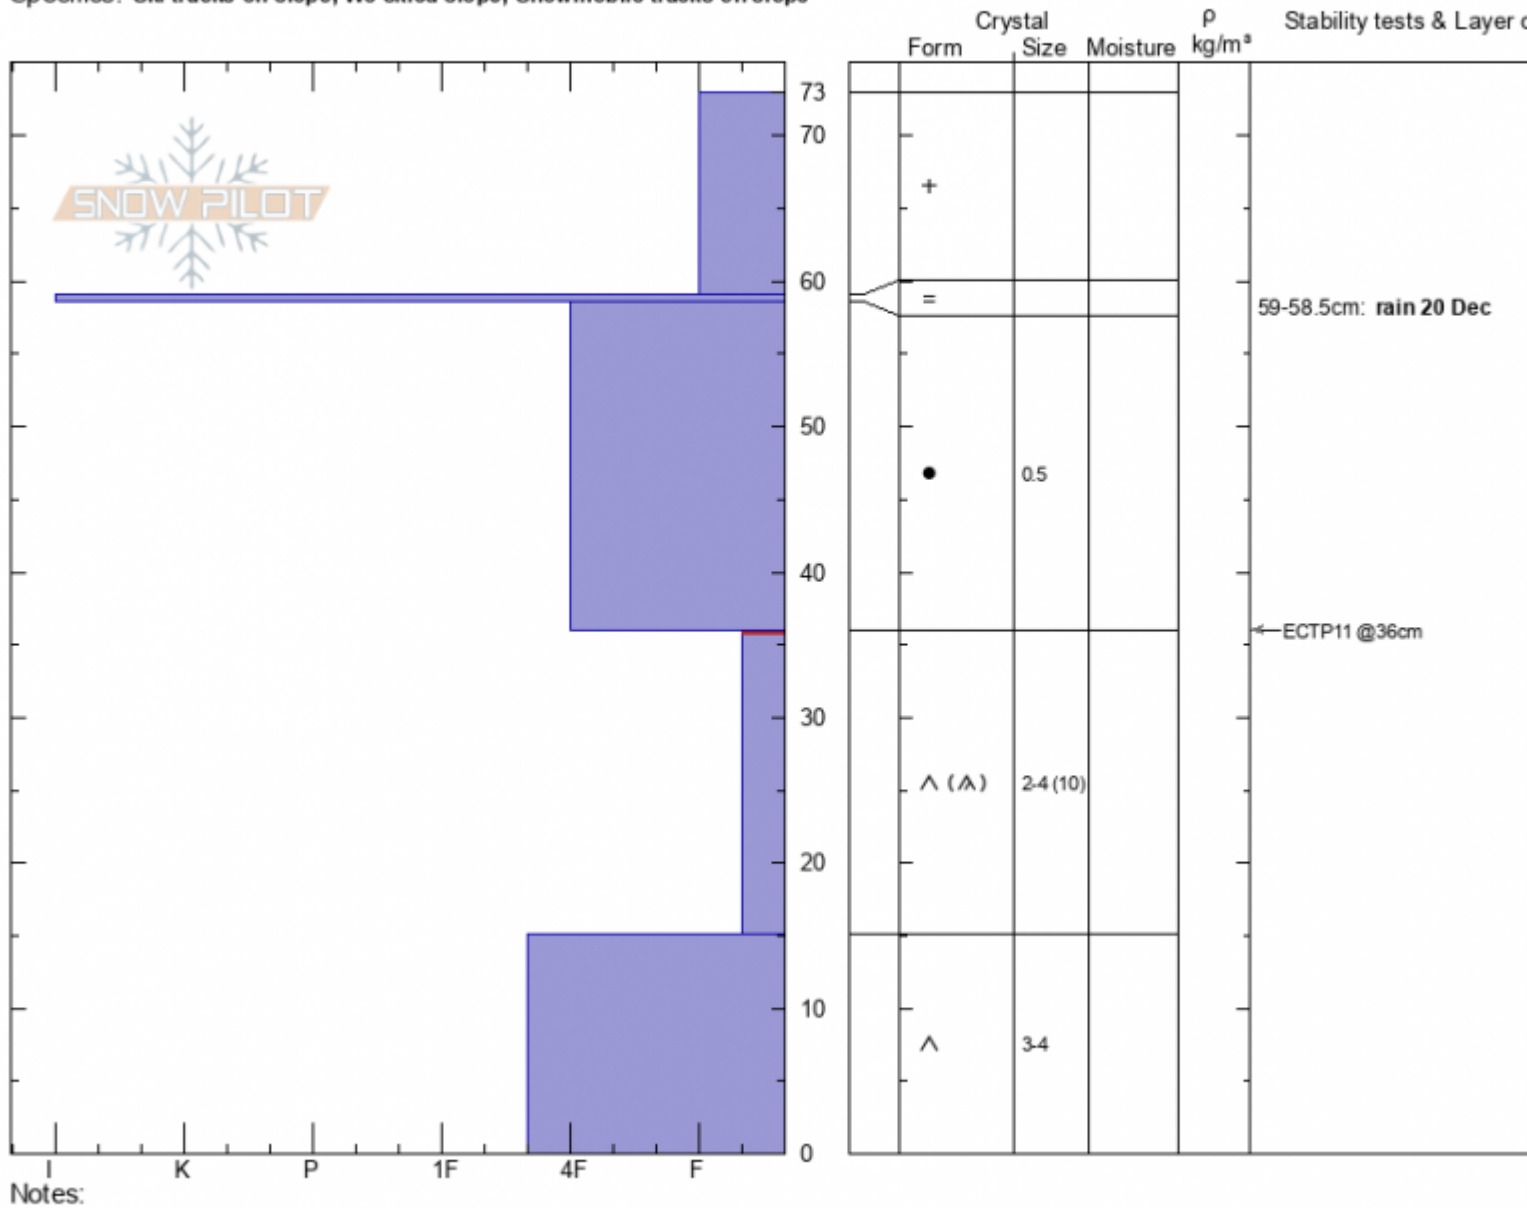

Above Ski Hill
 Lionhead Range
 MT
 Elevation: 8139 ft
 Aspect: 80°
 Specifics: Ski tracks on slope; We skied slope; Snowmobile tracks on slope

Doug Chabot-Admin
 12/27/2020 - 10:45am
 Co-ord: 44.70351N, -111.29839W
 Slope Angle: 26°
 Wind Loading: no

Stability: **Poor**
 Air Temperature: **-9°C**
 Sky Cover: **BKN**
 Precipitation: **NO**
 Wind: **Calm**

HS: **73** Layer Notes:
 59-58.5cm: rain 20 Dec
 36-15cm: Problematic layer

Advisory Region
 Lionhead Range
 Longitude
 -111.29W
 Latitude
 44.70N
 Lionhead Range, 2020-12-27