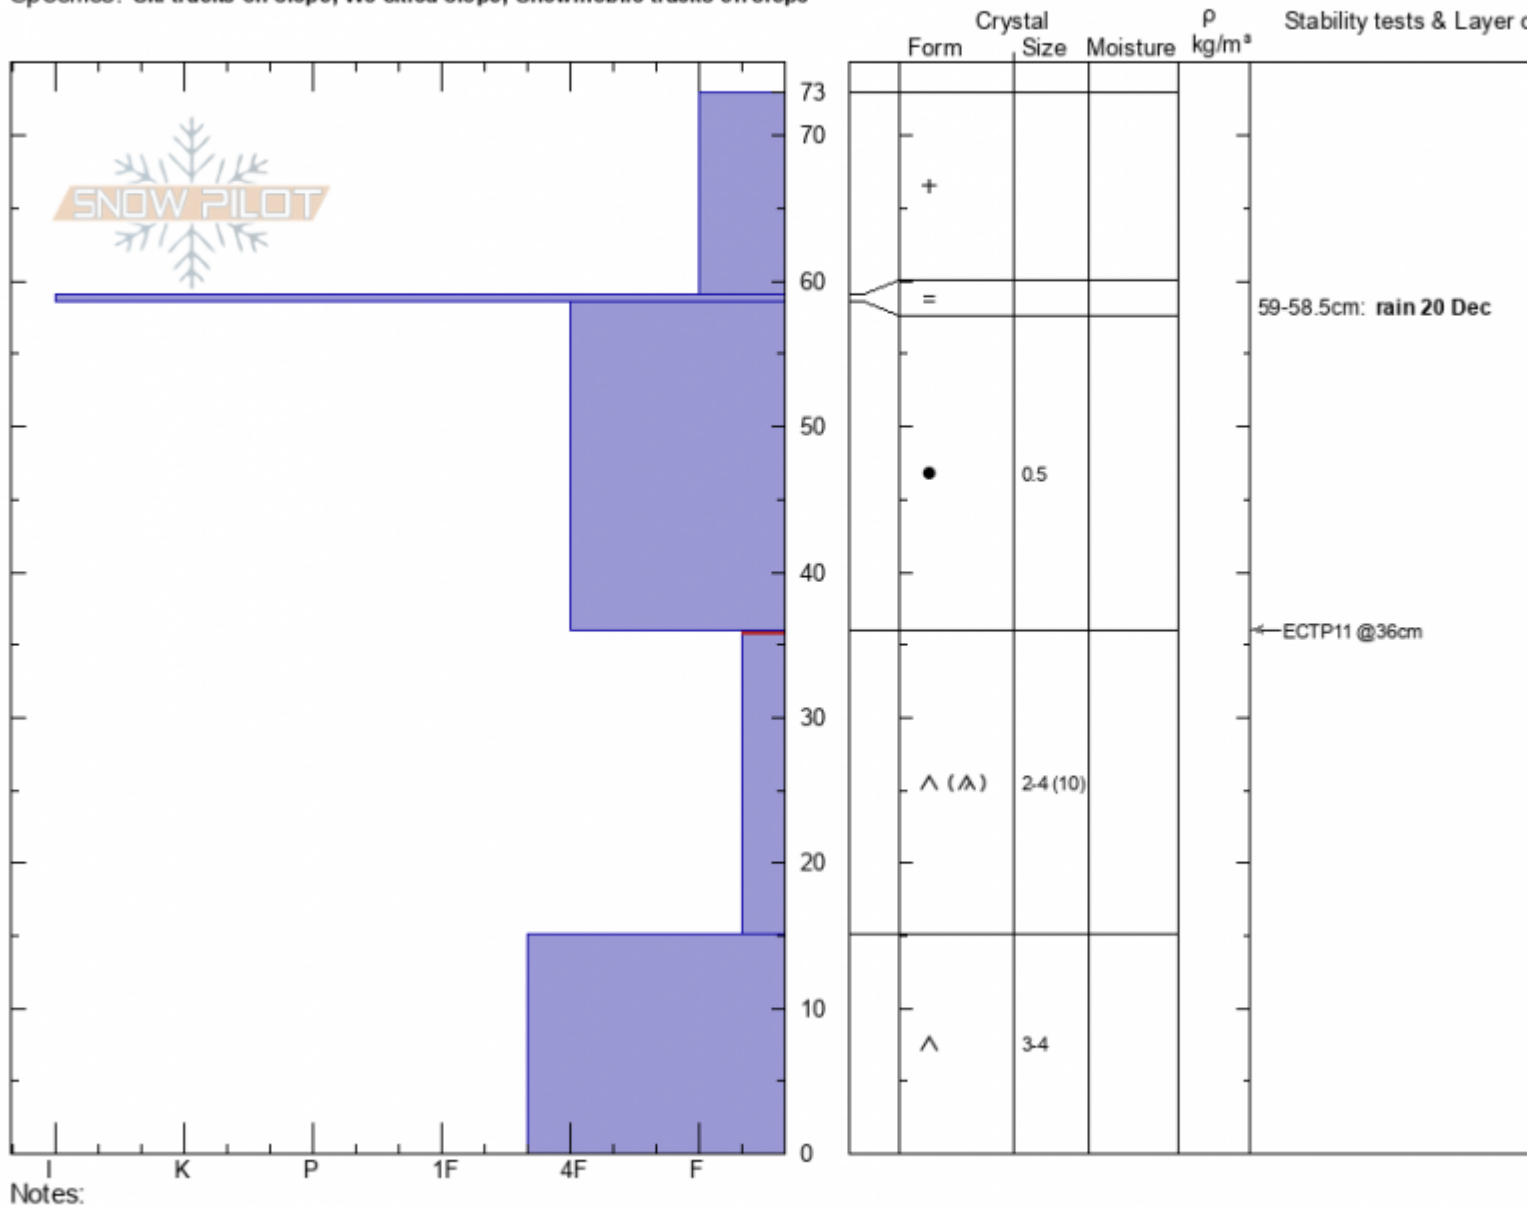

Above Ski Hill  
 Lionhead Range  
 MT  
 Elevation: 8139 ft  
 Aspect: 80°  
 Specifics: Ski tracks on slope; We skied slope; Snowmobile tracks on slope

Doug Chabot-Admin  
 12/27/2020 - 10:45am  
 Co-ord: 44.70351N, -111.29839W  
 Slope Angle: 26°  
 Wind Loading: no

Stability: **Poor**  
 Air Temperature: **-9°C**  
 Sky Cover: **BKN**  
 Precipitation: **NO**  
 Wind: **Calm**

HS: **73**    Layer Notes:  
 59-58.5cm: rain 20 Dec  
 36-15cm: Problematic layer

Advisory Region  
 Lionhead Range  
 Longitude  
 -111.29W  
 Latitude  
 44.70N  
 Lionhead Range, 2020-12-27