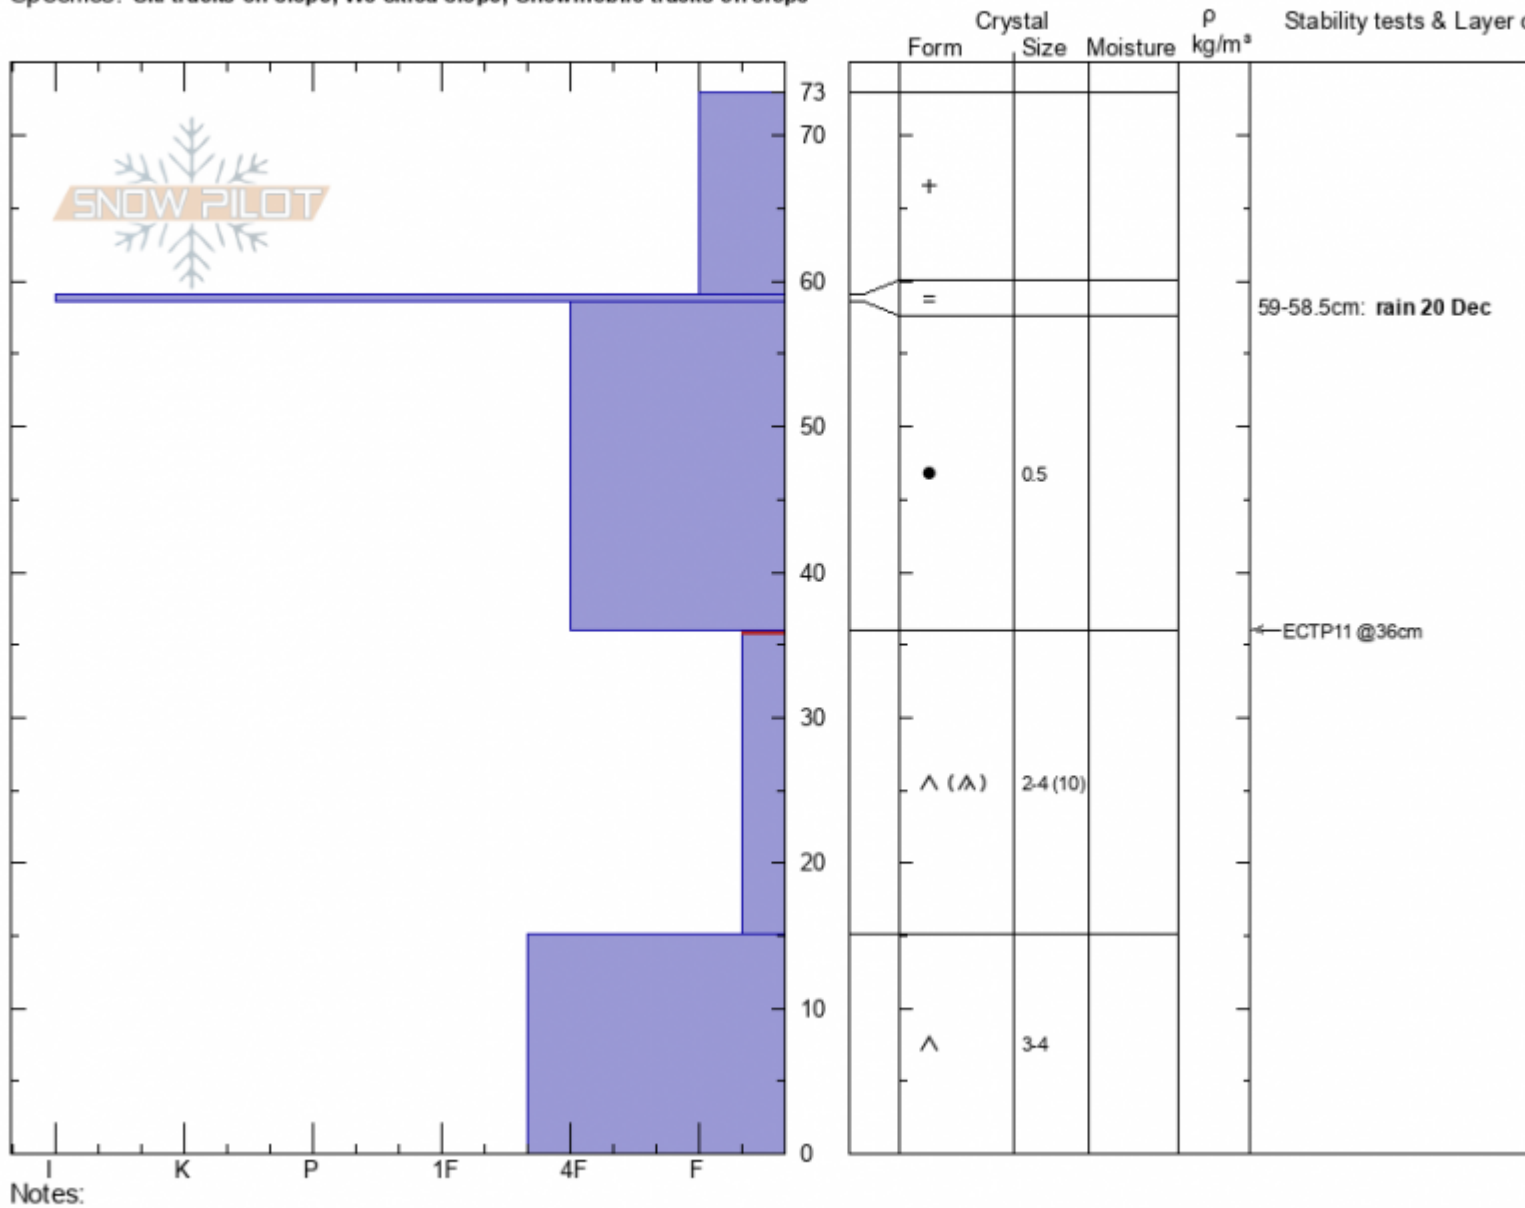

Above Ski Hill  
 Lionhead Range  
 MT  
 Elevation: 8139 ft  
 Aspect: 80°  
 Specifics: Ski tracks on slope; We skied slope; Snowmobile tracks on slope

Doug Chabot-Admin  
 12/27/2020 - 10:45am  
 Co-ord: 44.70351N, -111.29839W  
 Slope Angle: 26°  
 Wind Loading: no

Stability: **Poor**  
 Air Temperature: **-9°C**  
 Sky Cover: **BKN**  
 Precipitation: **NO**  
 Wind: **Calm**

HS: **73**    Layer Notes:  
 59-58.5cm: rain 20 Dec  
 36-15cm: Problematic layer

Advisory Region  
 Lionhead Range  
 Longitude  
 -111.29W  
 Latitude  
 44.70N  
 Lionhead Range, 2020-12-27