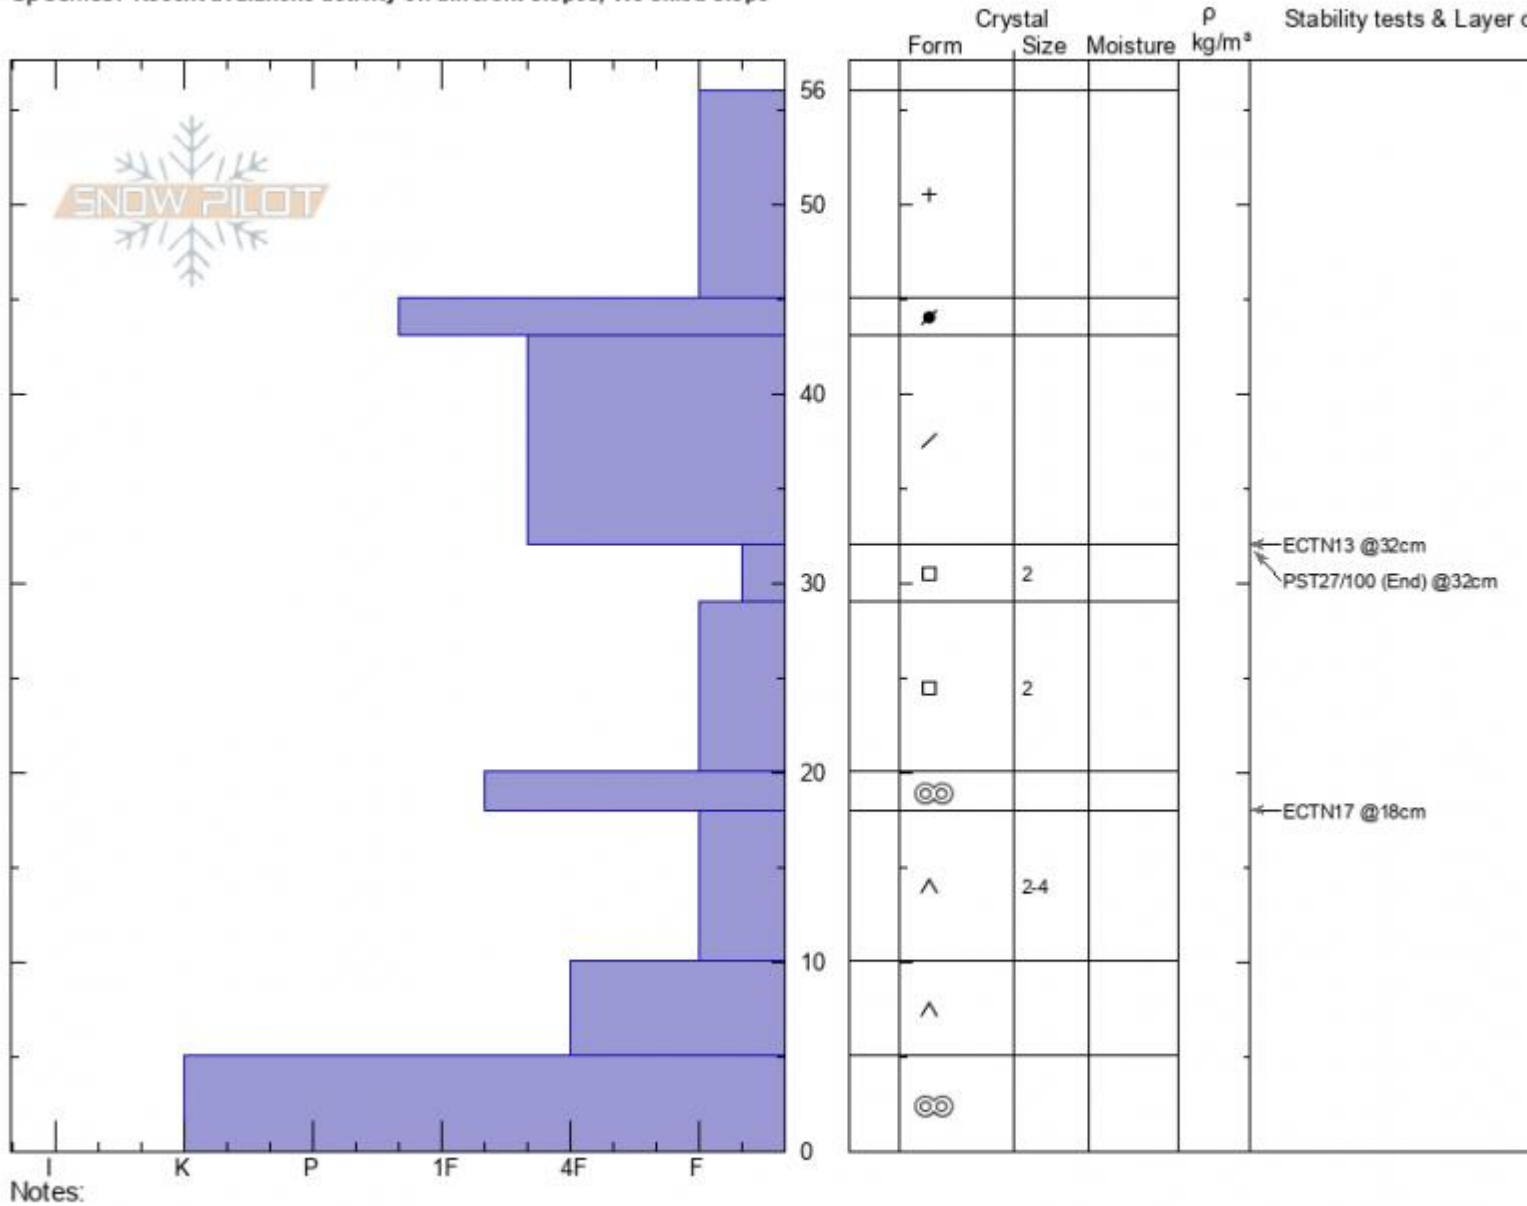

The Throne (Lower)
Cooke City
MT
 Elevation: **8000 ft**
 Aspect: **95°**
 Specifics: Recent avalanche activity on different slopes; We skied slope

Ian Hoyer
12/26/2020 - 11:00am
 Co-ord: **45.88455N, -110.94951W**
 Slope Angle: **30°**
 Wind Loading: **no**

Stability: **Fair**
 Air Temperature:
 Sky Cover: **OVC**
 Precipitation: **S-1**
 Wind: **S Light Breeze**

HS: **56** Layer Notes:
 PF: **50** 32-29cm: **Problematic layer**
 PS: **20**

Advisory Region
 Bridger Range
 Longitude
 -110.95W
 Latitude
 45.88N

Forecast link: [GNFAC Avalanche Forecast for Mon Dec 28, 2020](#)
 Bridger Range, 2020-12-26