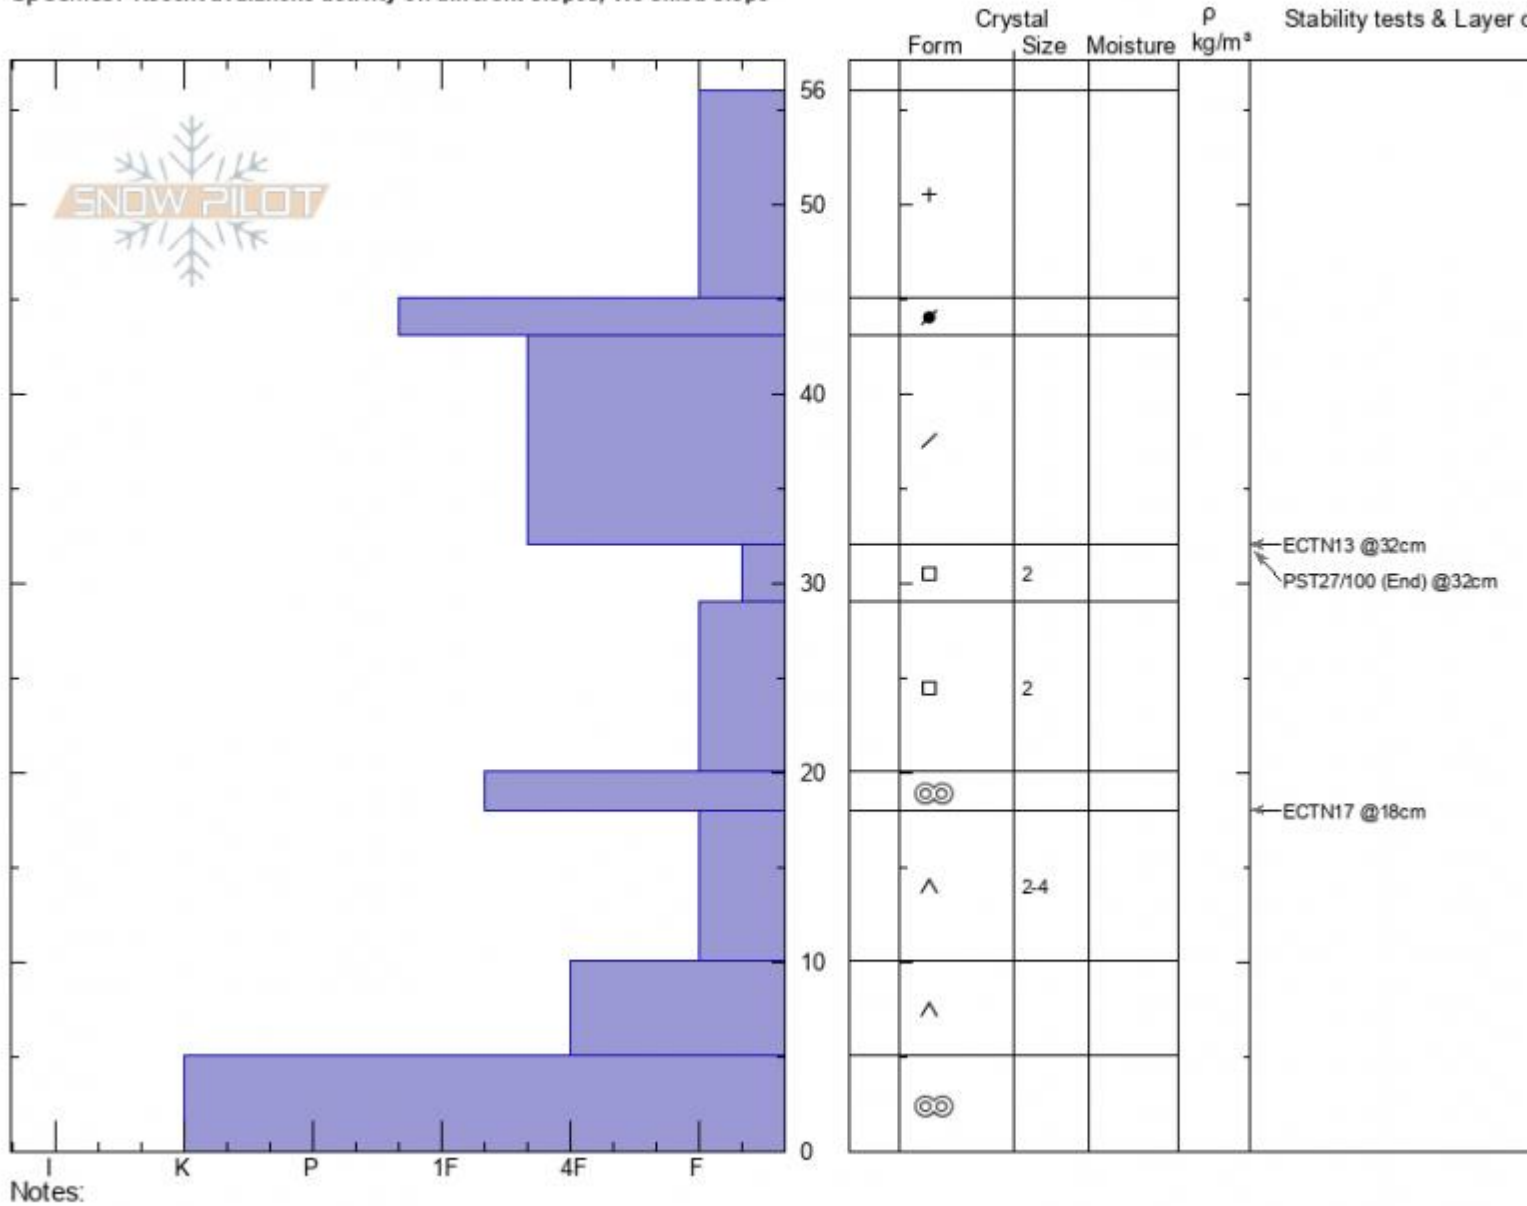

**The Throne (Lower)**  
**Cooke City**  
**MT**  
 Elevation: **8000 ft**  
 Aspect: **95°**  
 Specifics: Recent avalanche activity on different slopes; We skied slope

**Ian Hoyer**  
**12/26/2020 - 11:00am**  
 Co-ord: **45.88455N, -110.94951W**  
 Slope Angle: **30°**  
 Wind Loading: **no**

Stability: **Fair**  
 Air Temperature:  
 Sky Cover: **OVC**  
 Precipitation: **S-1**  
 Wind: **S Light Breeze**

HS: **56**    Layer Notes:  
 PF: **50**    32-29cm: **Problematic layer**  
 PS: **20**

Advisory Region  
 Bridger Range  
 Longitude  
 -110.95W  
 Latitude  
 45.88N

**Forecast link:** [GNFAC Avalanche Forecast for Mon Dec 28, 2020](#)  
 Bridger Range, 2020-12-26