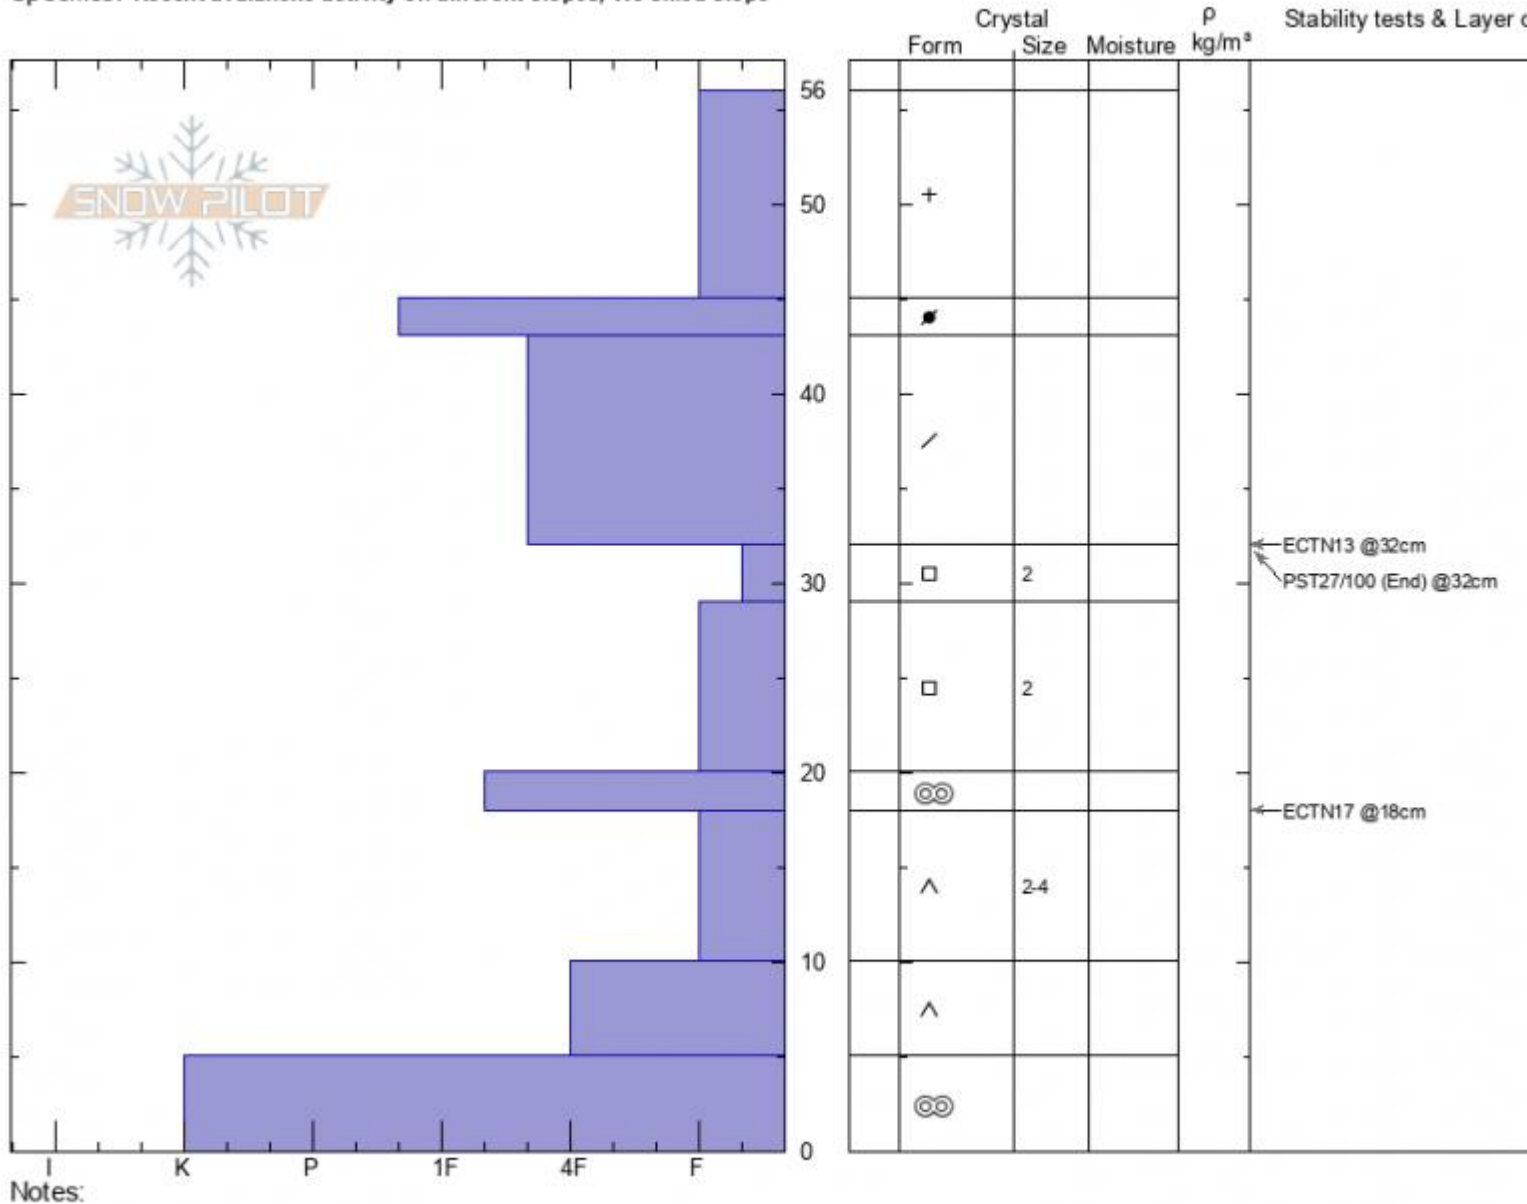

**The Throne (Lower)**  
**Cooke City**  
**MT**  
 Elevation: **8000 ft**  
 Aspect: **95°**  
 Specifics: Recent avalanche activity on different slopes; We skied slope

**Ian Hoyer**  
**12/26/2020 - 11:00am**  
 Co-ord: **45.88455N, -110.94951W**  
 Slope Angle: **30°**  
 Wind Loading: **no**

Stability: **Fair**  
 Air Temperature:  
 Sky Cover: **OVC**  
 Precipitation: **S-1**  
 Wind: **S Light Breeze**

HS: **56**    Layer Notes:  
 PF: **50**    32-29cm: **Problematic layer**  
 PS: **20**

Advisory Region  
 Bridger Range  
 Longitude  
 -110.95W  
 Latitude  
 45.88N

**Forecast link:** [GNFAC Avalanche Forecast for Mon Dec 28, 2020](#)  
 Bridger Range, 2020-12-26