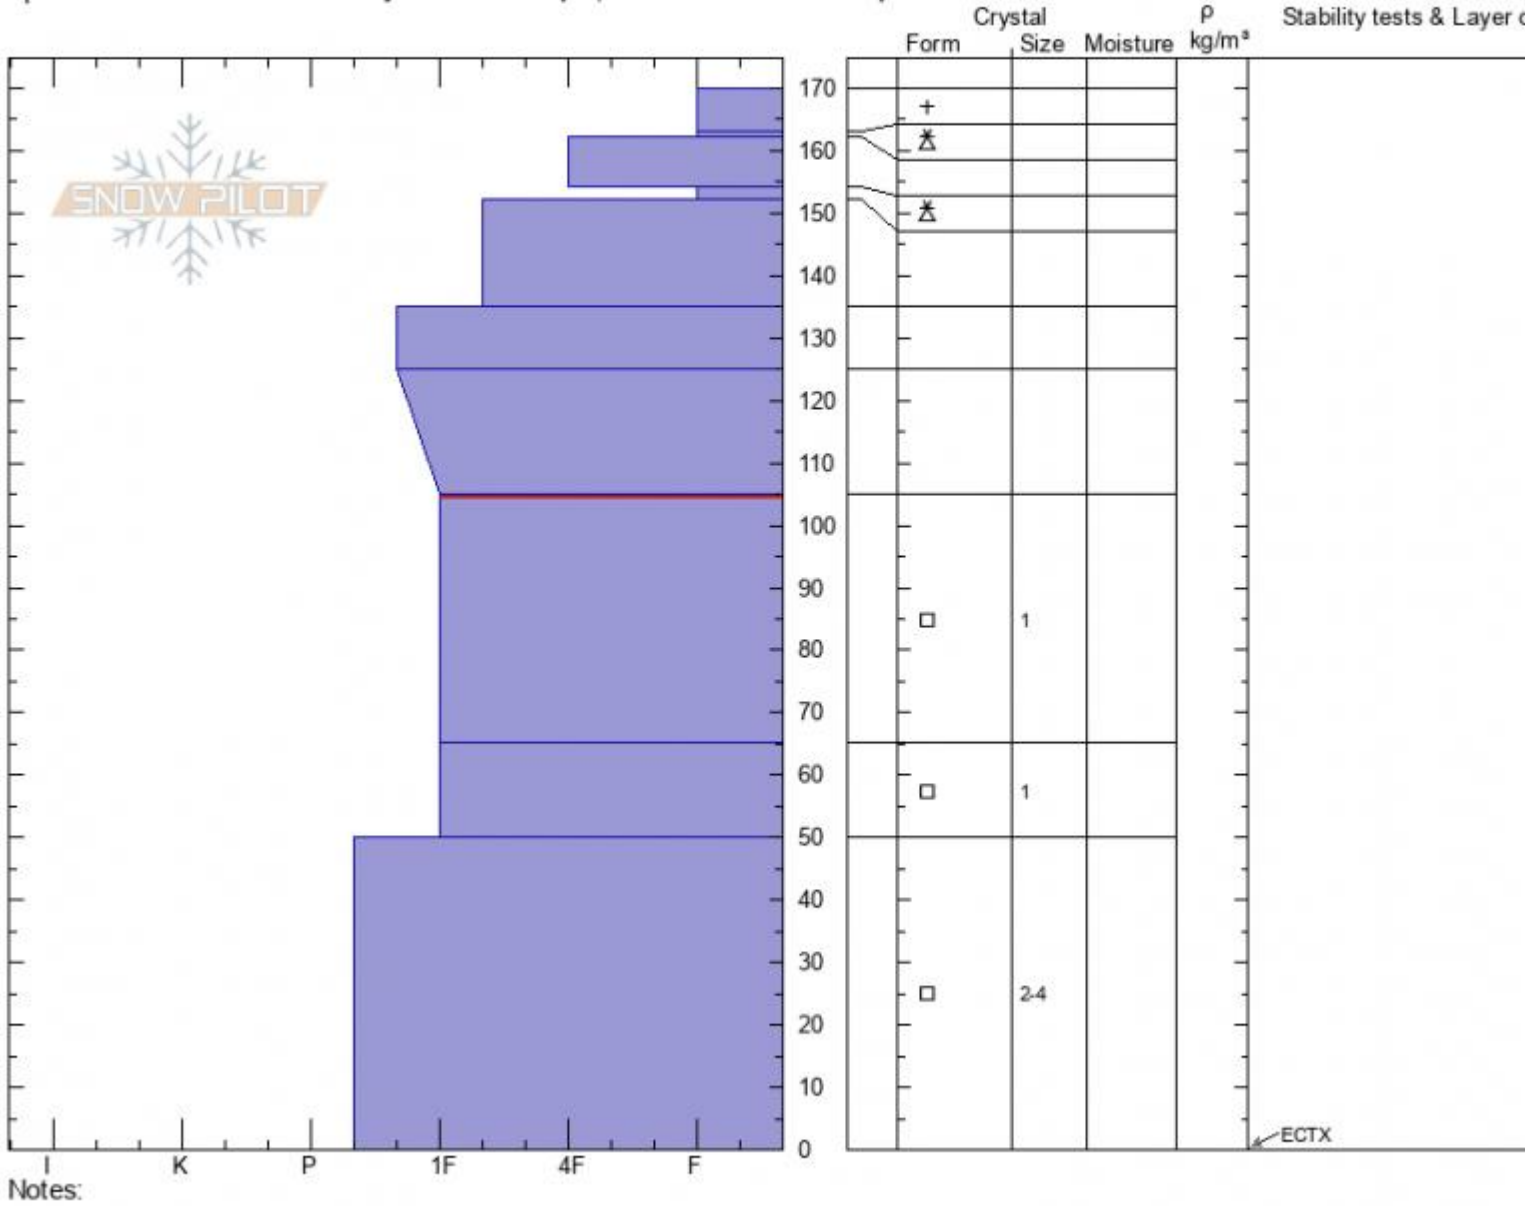

Miller Creek
Cooke City
MT
 Elevation: **9200 ft**
 Aspect: **60°**
 Specifics: Recent avalanche activity on different slopes; Snowmobile tracks on slope

Ian Hoyer
12/23/2020 - 2:00pm
 Co-ord: **45.03677N, -109.95042W**
 Slope Angle: **28°**
 Wind Loading:

Stability: **Fair**
 Air Temperature: **5°F**
 Sky Cover: **CLR**
 Precipitation: **NO**
 Wind: **Calm**

HS: **170** Layer Notes:
 PF: **40** 105-65cm: Problematic layer

Advisory Region
 Cooke City
 Longitude
 -109.97W
 Latitude
 45.04N
 Cooke City, 2020-12-26