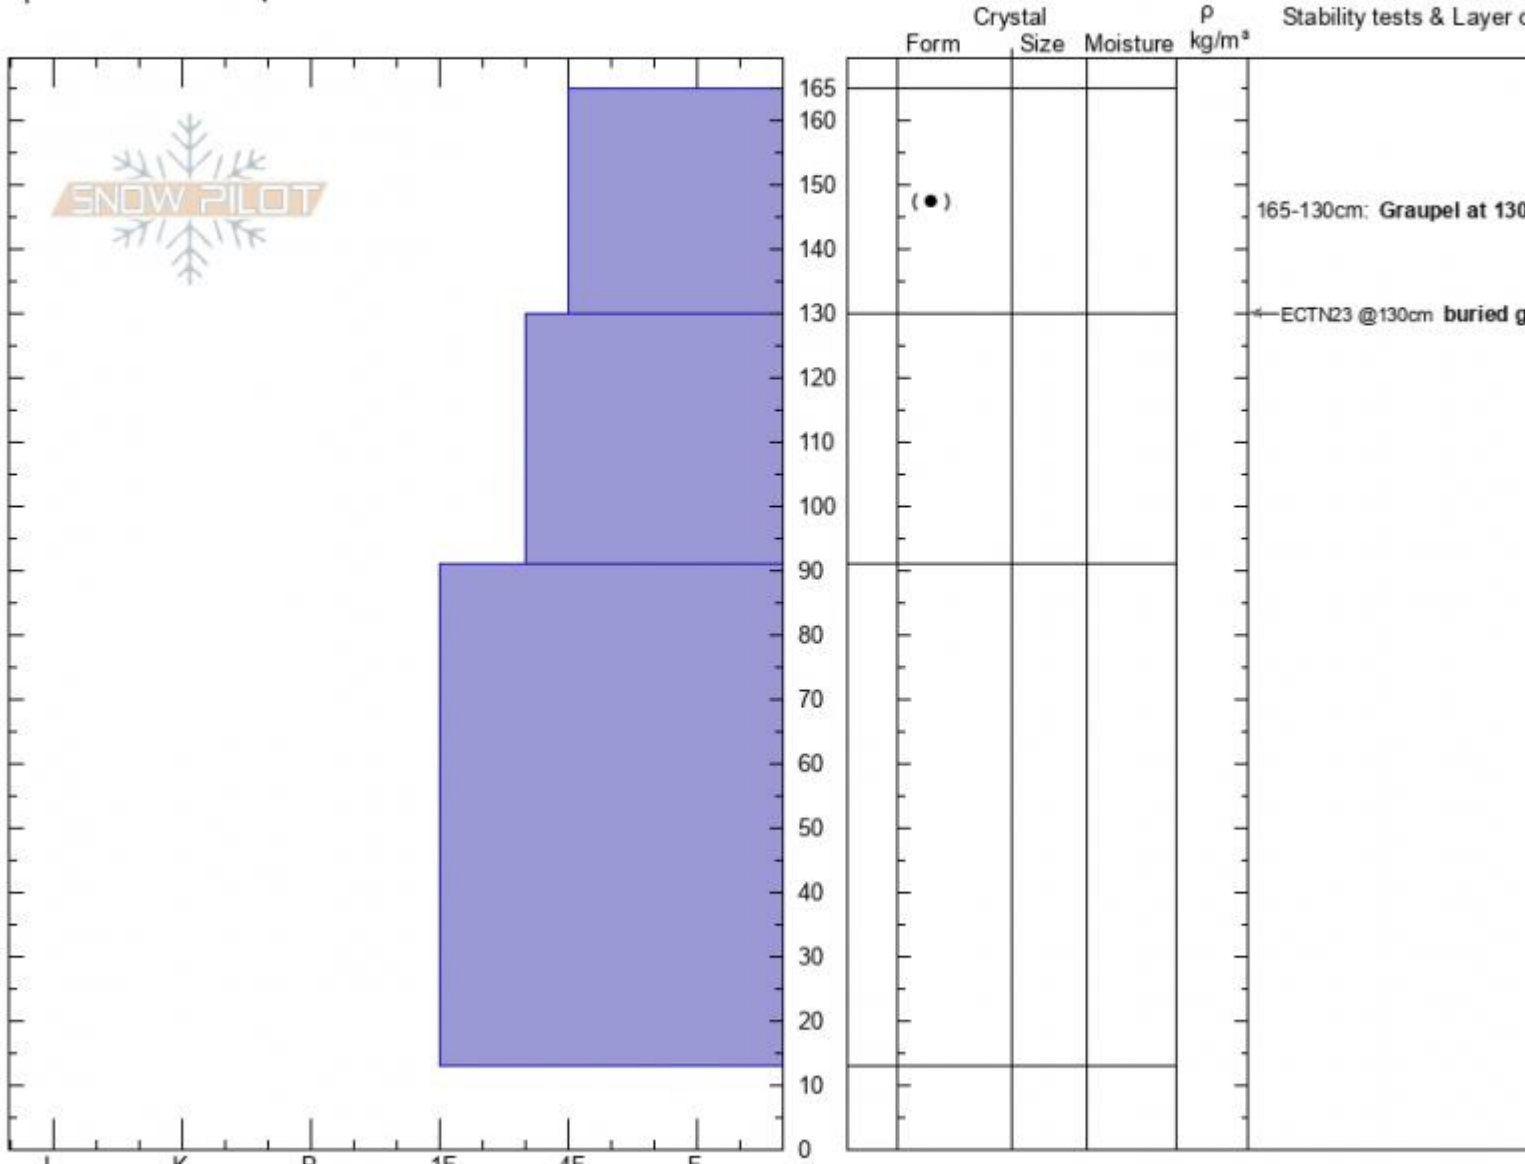

**Republic Creek**  
**Absaroka**  
**WY**  
 Elevation: **9177 ft**  
 Aspect: **NW**  
 Specifics: **We skied slope**

**Jesse Logan**  
**12/23/2020 - 2:15pm**  
 Co-ord: **44.96300N, -109.94400W**  
 Slope Angle: **30°**  
 Wind Loading: **previous**

Stability:  
 Air Temperature: **18°F**  
 Sky Cover: **SCT**  
 Precipitation: **NO**  
 Wind: **Calm**

HS: **165** Layer Notes:  
 165-130cm: **Graupel at 130**  
 165-130cm: **Problematic layer**

Notes: Snowpit in interior glade protected on both sides by forest cover. Snow characteristics were very different in adjacent gully.

Advisory Region  
 Cooke City  
 Longitude  
 -109.94W  
 Latitude  
 44.99N  
 Cooke City, 2020-12-24