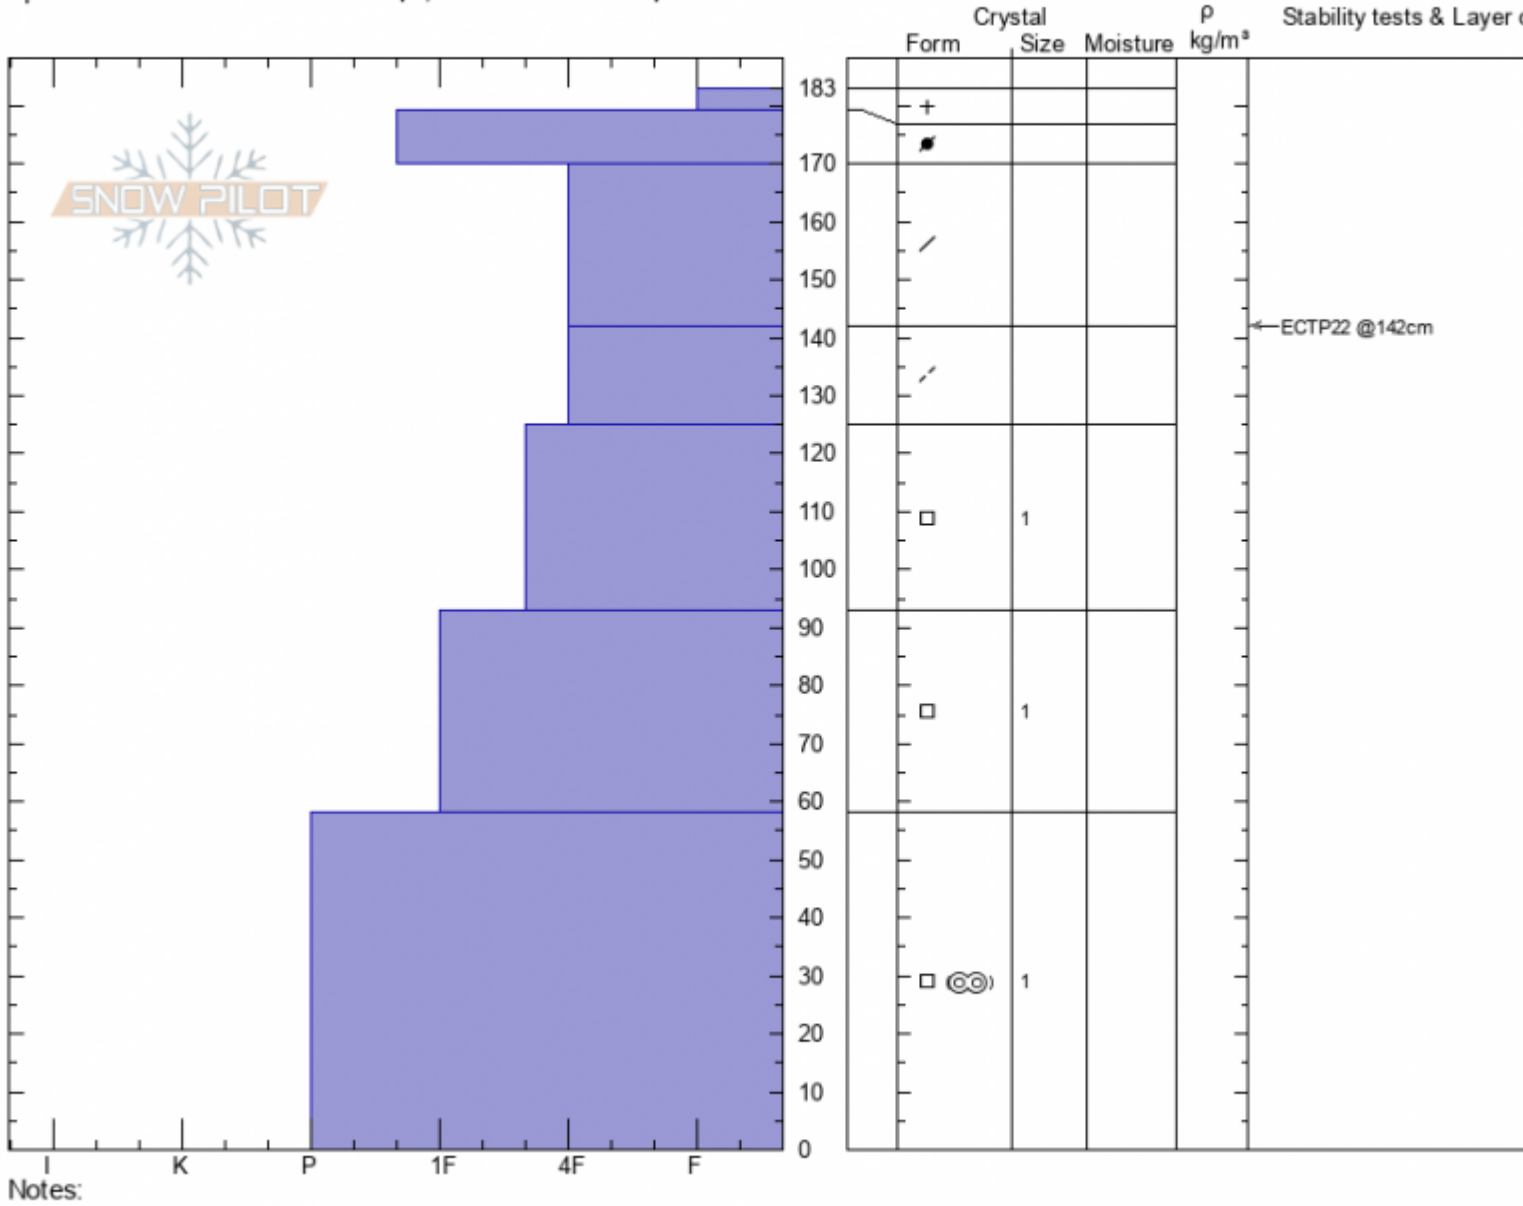

Scotch Bonnet Shoulder Doug Chabot-Admin
Cooke City 12/22/2020 - 12:30pm
MT Co-ord: 45.06987N, -109.94330W
 Elevation: 9719 ft Slope Angle: 23°
 Aspect: 140° Wind Loading: no
 Specifics: Snowmobile tracks on slope; We snowmobiled slope

Stability: **Good** HS: 183 Layer Notes:
 Air Temperature: **-10°C**
 Sky Cover: **OVC**
 Precipitation: **S2**
 Wind: **SW Moderate**

Advisory Region
 Cooke City
 Longitude
 -109.95W
 Latitude
 45.06N
 Cooke City, 2020-12-24